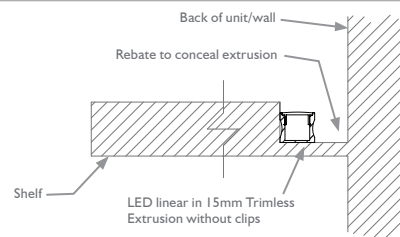

Maximum Length	2000mm
Mounting	Mounting clips featuring 3mm fixing hole
IP Rating	IP20
Max Ambient °C	36°C

PRODUCT CODE

15mm Trimless Aluminium Extrusion (2 metre)
 Inclusive of 1no. of each type of End Cap and 4no. Mounting Clips ACPC15TL2

ACCESSORY CODES

15mm Trimless End Cap Complete With Cable Entry Holes	ACEC15LH2
15mm Trimless Mounting Clip	ACMC15TL2
15mm Trimless End Cap With Out Cable Entry Holes	ACEC15LX2

v.1.4

CONCEPT DETAIL

NB: ALL SURFACES MUST BE MATT
 DIMENSIONS IN mm. TO THE PRODUCT
 NOT TO SCALE

NB: OPTIC PUSH FITS INTO EXTRUSION

FRONT LIGHTING SHELF DETAIL

UPLIGHTING SHELF DETAIL

NB: IF YOU HAVE HAD A DESIGN SERVICE PLEASE REFER TO THE DETAILS PROVIDED BY YOUR DESIGNER

COMPATIBLE DRIVERS

We have a variety of drivers available including DALI, 1-10V and mains dimmable, for the best solution, please call us on the numbers below.