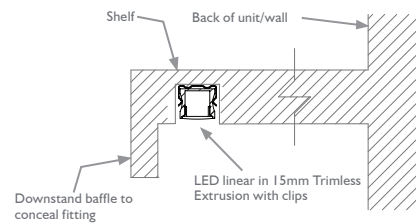

ACCESSORY CODES

15mm Trimless End Cap Complete With Cable Entry Holes	ACEC15LH2
15mm Trimless Mounting Clip	ACMC15TL2
15mm Trimless End Cap With Out Cable Entry Holes	ACEC15LX2

v.1.4

CONCEPT DETAIL

NB: ALL SURFACES MUST BE MATT
 DIMENSIONS IN mm. TO THE PRODUCT
 NOT TO SCALE

NB: OPTIC PUSH FITS INTO EXTRUSION

FRONT LIGHTING SHELF DETAIL

UPLIGHTING SHELF DETAIL

NB: IF YOU HAVE HAD A DESIGN SERVICE PLEASE REFER TO THE DETAILS PROVIDED BY YOUR DESIGNER

COMPATIBLE DRIVERS

We have a variety of drivers available including DALI, 1-10V and mains dimmable, for the best solution, please call us on the numbers below.