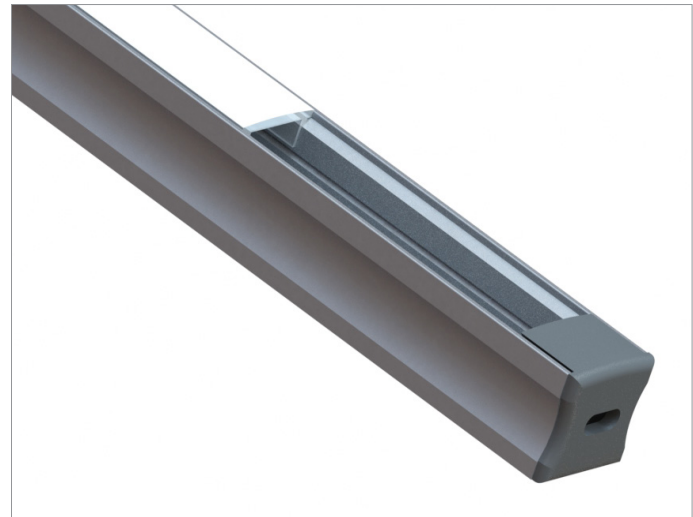

LIGHTING DATA

	CONTOUR ^{HD24}	254 lm
Luminaire Lumens (per metre)	CONTOUR ^{HD27}	274 lm
	CONTOUR ^{HD24}	27 lm/W/m
Lumens/Watt/Metre	CONTOUR ^{HD27}	29 lm/W/m
Lifetime L70/B10		>50,000 hrs
LOR		51%

CONNECTIONS AND MECHANICAL

Maximum Length	2000mm
Mounting	Mounting clips featuring 3mm fixing hole
IP Rating	IP20
Max Ambient °C	36°C

PRODUCT CODE

15mm Trimless Aluminium Extrusion (2 metre)
 Inclusive of 1no. of each type of End Cap and 4no. Mounting Clips ACPC15TL2

ACCESSORY CODES

15mm Trimless End Cap Complete With Cable Entry Holes	ACEC15LH2
15mm Trimless Mounting Clip	ACMC15TL2
15mm Trimless End Cap With Out Cable Entry Holes	ACEC15LX2

v.1.4

CONCEPT DETAIL

NB: ALL SURFACES MUST BE MATT
 DIMENSIONS IN mm. TO THE PRODUCT
 NOT TO SCALE

NB: OPTIC PUSH FITS INTO EXTRUSION

FRONT LIGHTING SHELF DETAIL

UPLIGHTING SHELF DETAIL

NB: IF YOU HAVE HAD A DESIGN SERVICE PLEASE REFER TO THE DETAILS PROVIDED BY YOUR DESIGNER

COMPATIBLE DRIVERS

We have a variety of drivers available including DALI, 1-10V and mains dimmable, for the best solution, please call us on the numbers below.