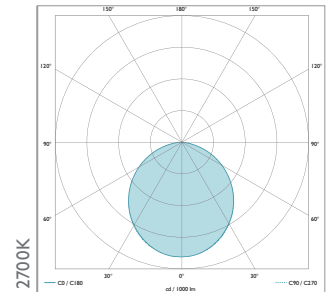

LIGHTING DATA

	CONTOUR^{HD24}	254 lm
Luminaire Lumens (per metre)	CONTOUR^{HD27}	274 lm
	CONTOUR^{HD24}	27 lm/W/m
Lumens/Watt/Metre	CONTOUR^{HD27}	29 lm/W/m
Lifetime L70/B10		>50,000 hrs
LOR		51%

CONNECTIONS AND MECHANICAL

Maximum Length	2000mm
Mounting	Mounting clips featuring 3mm fixing hole
IP Rating	IP20
Max Ambient °C	36°C

PRODUCT CODE

15mm Trimless Aluminium Extrusion (2 metre)
Inclusive of 1no. of each type of End Cap and 4no. Mounting Clips ACPC15TL2

ACCESSORY CODES

15mm Trimless End Cap Complete With Cable Entry Holes	ACEC15LH2
15mm Trimless Mounting Clip	ACMC15TL2
15mm Trimless End Cap With Out Cable Entry Holes	ACEC15LX2

v.1.4

CONCEPT DETAIL

NB: ALL SURFACES MUST BE MATT
DIMENSIONS IN mm. TO THE PRODUCT
NOT TO SCALE

NB: OPTIC PUSH FITS INTO EXTRUSION

FRONT LIGHTING SHELF DETAIL

UPLIGHTING SHELF DETAIL

NB: IF YOU HAVE HAD A DESIGN SERVICE PLEASE REFER TO THE DETAILS PROVIDED BY YOUR DESIGNER

COMPATIBLE DRIVERS

We have a variety of drivers available including DALI, 1-10V and mains dimmable, for the best solution, please call us on the numbers below.