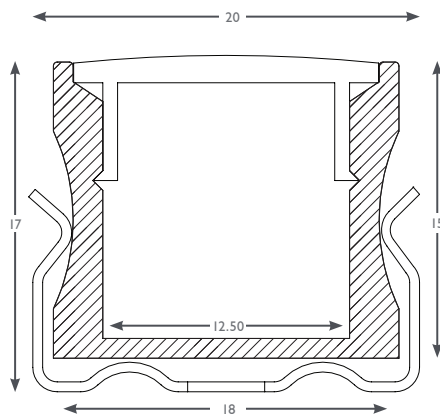

Maximum Length	2000mm
Mounting	Mounting clips featuring 3mm fixing hole
IP Rating	IP20
Max Ambient °C	36°C

PRODUCT CODE

15mm Trimless Aluminium Extrusion (2 metre)
 Inclusive of 1no. of each type of End Cap and 4no. Mounting Clips ACPC15TL2

ACCESSORY CODES

15mm Trimless End Cap Complete With Cable Entry Holes	ACEC15LH2
15mm Trimless Mounting Clip	ACMC15TL2
15mm Trimless End Cap With Out Cable Entry Holes	ACEC15LX2

v.1.4

CONCEPT DETAIL

NB: ALL SURFACES MUST BE MATT
 DIMENSIONS IN mm. TO THE PRODUCT
 NOT TO SCALE

NB: OPTIC PUSH FITS INTO EXTRUSION

FRONT LIGHTING SHELF DETAIL

UPLIGHTING SHELF DETAIL

NB: IF YOU HAVE HAD A DESIGN SERVICE PLEASE REFER TO THE DETAILS PROVIDED BY YOUR DESIGNER

COMPATIBLE DRIVERS

We have a variety of drivers available including DALI, 1-10V and mains dimmable, for the best solution, please call us on the numbers below.