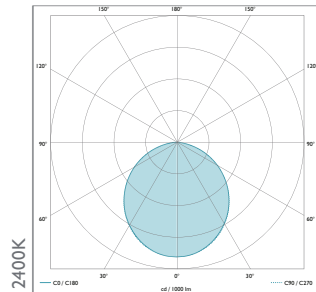

LIGHTING DATA

	CONTOUR^{HD24}	254 lm
Luminaire Lumens (per metre)	CONTOUR^{HD27}	274 lm
	CONTOUR^{HD24}	27 lm/W/m
Lumens/Watt/Metre	CONTOUR^{HD27}	29 lm/W/m
Lifetime L70/B10		>50,000 hrs
LOR		51%

CONNECTIONS AND MECHANICAL

Maximum Length	2000mm
Mounting	Mounting clips featuring 3mm fixing hole
IP Rating	IP20
Max Ambient °C	36°C

PRODUCT CODE

15mm Trimless Aluminium Extrusion (2 metre)
Inclusive of 1no. of each type of End Cap and 4no. Mounting Clips ACPC15TL2

ACCESSORY CODES

15mm Trimless End Cap Complete With Cable Entry Holes	ACEC15LH2
15mm Trimless Mounting Clip	ACMC15TL2
15mm Trimless End Cap With Out Cable Entry Holes	ACEC15LX2

v.1.4

CONCEPT DETAIL

NB: ALL SURFACES MUST BE MATT
DIMENSIONS IN mm. TO THE PRODUCT
NOT TO SCALE

NB: OPTIC PUSH FITS INTO EXTRUSION

FRONT LIGHTING SHELF DETAIL

UPLIGHTING SHELF DETAIL

NB: IF YOU HAVE HAD A DESIGN SERVICE PLEASE REFER TO THE DETAILS PROVIDED BY YOUR DESIGNER

COMPATIBLE DRIVERS

We have a variety of drivers available including DALI, 1-10V and mains dimmable, for the best solution, please call us on the numbers below.