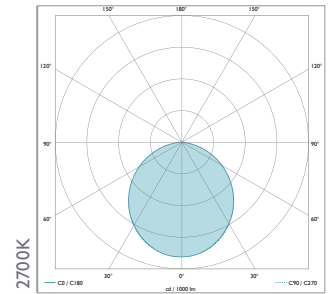

LIGHTING DATA

	CONTOUR^{HD24}	254 lm
Luminaire Lumens (per metre)	CONTOUR^{HD27}	274lm
	CONTOUR^{HD24}	27 lm/W/m
Lumens/Watt/Metre	CONTOUR^{HD27}	29 lm/W/m
Lifetime L70/B10		>50,000 hrs
LOR		51%

CONNECTIONS AND MECHANICAL

Maximum Length	2000mm
Mounting	Mounting clips featuring 4mm fixing hole
IP Rating	IP20
Max Ambient °C	36°C

PRODUCT CODE

15mm Trim Aluminium Extrusion (2 metre)
Inclusive of 1no. of each type of End Cap and 4no. Mounting Clips ACCP15TR2

ACCESSORY CODES

15mm Trim End Cap Complete With Cable Entry Holes	ACEC15RH2
15mm Trim Mounting Clip	ACMC15TR2
15mm Trim End Cap With Out Cable Entry Holes	ACEC15RX2

v.1.4

CONCEPT DETAIL

NB: ALL SURFACES MUST BE MATTE
ALL DIMENSIONS IN MM
NOT TO SCALE

NB: OPTIC PUSH FITS INTO EXTRUSION

FRONT LIGHTING SHELF DETAIL

UPLIGHTING WALL DETAIL

NB: IF YOU HAVE HAD A DESIGN SERVICE PLEASE REFER TO THE DETAILS PROVIDED BY YOUR DESIGNER

COMPATIBLE DRIVERS

We have a variety of drivers available including DALI, 1-10V and mains dimmable, for the best solution, please call us on the numbers below.