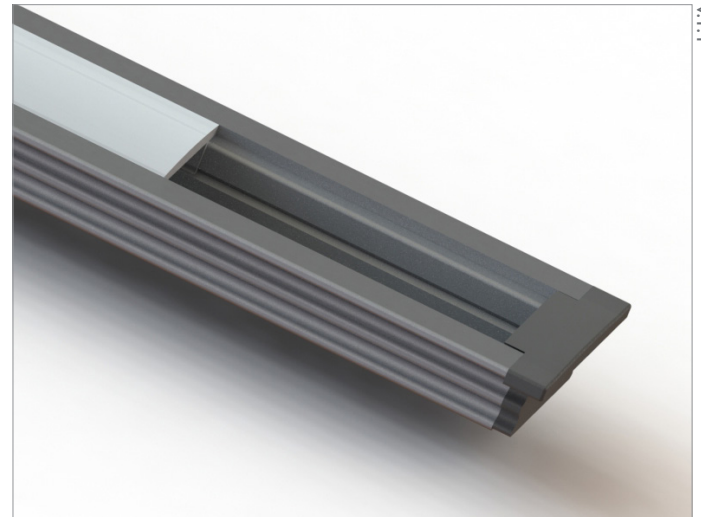

LIGHTING DATA

	CONTOUR ^{HD24}	254 lm
Luminaire Lumens (per metre)	CONTOUR ^{HD27}	274lm
	CONTOUR ^{HD24}	27 lm/W/m
Lumens/Watt/Metre	CONTOUR ^{HD27}	29 lm/W/m
Lifetime L70/B10		>50,000 hrs
LOR		51%

CONNECTIONS AND MECHANICAL

Maximum Length	2000mm
Mounting	Mounting clips featuring 4mm fixing hole
IP Rating	IP20
Max Ambient °C	36°C

PRODUCT CODE

15mm Trim Aluminium Extrusion (2 metre)
Inclusive of 1no. of each type of End Cap and 4no. Mounting Clips ACCP15TR2

ACCESSORY CODES

15mm Trim End Cap Complete With Cable Entry Holes	ACEC15RH2
15mm Trim Mounting Clip	ACMC15TR2
15mm Trim End Cap With Out Cable Entry Holes	ACEC15RX2

v.1.4

CONCEPT DETAIL

NB: ALL SURFACES MUST BE MATTE
 ALL DIMENSIONS IN MM
 NOT TO SCALE

NB: OPTIC PUSH FITS INTO EXTRUSION

FRONT LIGHTING SHELF DETAIL

UPLIGHTING WALL DETAIL

NB: IF YOU HAVE HAD A DESIGN SERVICE PLEASE REFER TO THE DETAILS PROVIDED BY YOUR DESIGNER

COMPATIBLE DRIVERS

We have a variety of drivers available including DALI, 1-10V and mains dimmable, for the best solution, please call us on the numbers below.