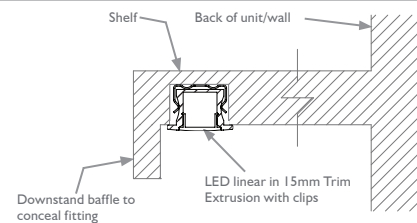

Maximum Length	2000mm
Mounting	Mounting clips featuring 4mm fixing hole
IP Rating	IP20
Max Ambient °C	36°C

PRODUCT CODE

15mm Trim Aluminium Extrusion (2 metre)
Inclusive of 1no. of each type of End Cap and 4no. Mounting Clips ACCP15TR2

ACCESSORY CODES

15mm Trim End Cap Complete With Cable Entry Holes	ACEC15RH2
15mm Trim Mounting Clip	ACMC15TR2
15mm Trim End Cap With Out Cable Entry Holes	ACEC15RX2

v.1.4

CONCEPT DETAIL

NB: ALL SURFACES MUST BE MATTE
 ALL DIMENSIONS IN MM
 NOT TO SCALE

NB: OPTIC PUSH FITS INTO EXTRUSION

FRONT LIGHTING SHELF DETAIL

UPLIGHTING WALL DETAIL

NB: IF YOU HAVE HAD A DESIGN SERVICE PLEASE REFER TO THE DETAILS PROVIDED BY YOUR DESIGNER

COMPATIBLE DRIVERS

We have a variety of drivers available including DALI, 1-10V and mains dimmable, for the best solution, please call us on the numbers below.