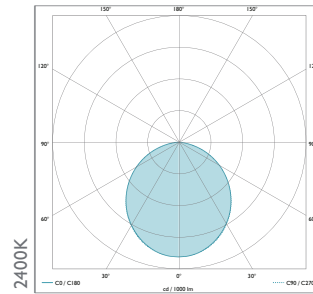

LIGHTING DATA

	CONTOUR^{HD24}	254 lm
Luminaire Lumens (per metre)	CONTOUR^{HD27}	274lm
	CONTOUR^{HD24}	27 lm/W/m
Lumens/Watt/Metre	CONTOUR^{HD27}	29 lm/W/m
Lifetime L70/B10		>50,000 hrs
LOR		51%

CONNECTIONS AND MECHANICAL

Maximum Length	2000mm
Mounting	Mounting clips featuring 4mm fixing hole
IP Rating	IP20
Max Ambient °C	36°C

PRODUCT CODE

15mm Trim Aluminium Extrusion (2 metre)
Inclusive of 1no. of each type of End Cap and 4no. Mounting Clips ACCP15TR2

ACCESSORY CODES

15mm Trim End Cap Complete With Cable Entry Holes	ACEC15RH2
15mm Trim Mounting Clip	ACMC15TR2
15mm Trim End Cap With Out Cable Entry Holes	ACEC15RX2

v.1.4

CONCEPT DETAIL

NB: ALL SURFACES MUST BE MATTE
ALL DIMENSIONS IN MM
NOT TO SCALE

NB: OPTIC PUSH FITS INTO EXTRUSION

FRONT LIGHTING SHELF DETAIL

UPLIGHTING WALL DETAIL

NB: IF YOU HAVE HAD A DESIGN SERVICE PLEASE REFER TO THE DETAILS PROVIDED BY YOUR DESIGNER

COMPATIBLE DRIVERS

We have a variety of drivers available including DALI, 1-10V and mains dimmable, for the best solution, please call us on the numbers below.