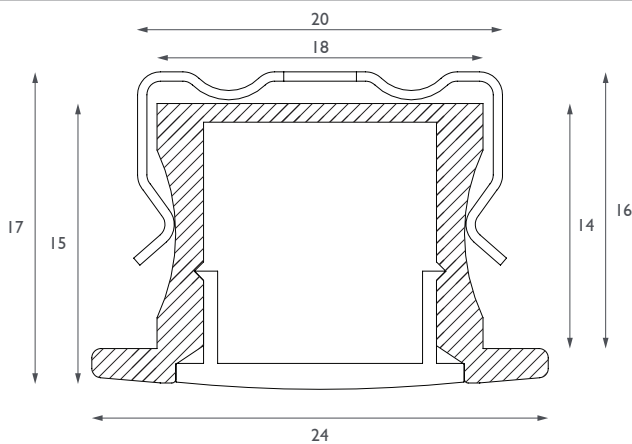

Maximum Length	2000mm
Mounting	Mounting clips featuring 4mm fixing hole
IP Rating	IP20
Max Ambient °C	36°C

PRODUCT CODE

15mm Trim Aluminium Extrusion (2 metre)
Inclusive of 1no. of each type of End Cap and 4no. Mounting Clips ACCP15TR2

ACCESSORY CODES

15mm Trim End Cap Complete With Cable Entry Holes	ACEC15RH2
15mm Trim Mounting Clip	ACMC15TR2
15mm Trim End Cap With Out Cable Entry Holes	ACEC15RX2

v.1.4

CONCEPT DETAIL

NB: ALL SURFACES MUST BE MATTE
 ALL DIMENSIONS IN MM
 NOT TO SCALE

NB: OPTIC PUSH FITS INTO EXTRUSION

FRONT LIGHTING SHELF DETAIL

UPLIGHTING WALL DETAIL

NB: IF YOU HAVE HAD A DESIGN SERVICE PLEASE REFER TO THE DETAILS PROVIDED BY YOUR DESIGNER

COMPATIBLE DRIVERS

We have a variety of drivers available including DALI, 1-10V and mains dimmable, for the best solution, please call us on the numbers below.