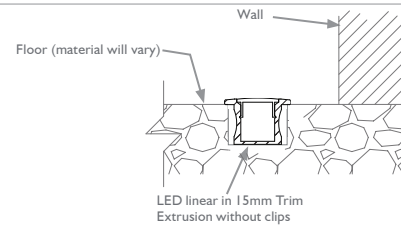

Maximum Length	2000mm
Mounting	Mounting clips featuring 4mm fixing hole
IP Rating	IP20
Max Ambient °C	36°C

PRODUCT CODE

15mm Trim Aluminium Extrusion (2 metre)
Inclusive of 1no. of each type of End Cap and 4no. Mounting Clips ACCP15TR2

ACCESSORY CODES

15mm Trim End Cap Complete With Cable Entry Holes	ACEC15RH2
15mm Trim Mounting Clip	ACMC15TR2
15mm Trim End Cap With Out Cable Entry Holes	ACEC15RX2

v.1.4

CONCEPT DETAIL

NB: ALL SURFACES MUST BE MATTE
 ALL DIMENSIONS IN MM
 NOT TO SCALE

NB: OPTIC PUSH FITS INTO EXTRUSION

FRONT LIGHTING SHELF DETAIL

UPLIGHTING WALL DETAIL

NB: IF YOU HAVE HAD A DESIGN SERVICE PLEASE REFER TO THE DETAILS PROVIDED BY YOUR DESIGNER

COMPATIBLE DRIVERS

We have a variety of drivers available including DALI, 1-10V and mains dimmable, for the best solution, please call us on the numbers below.