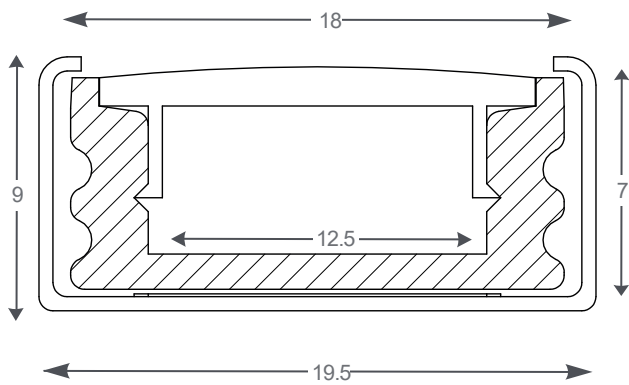

### CONNECTIONS AND MECHANICAL

Maximum Length	2000mm
Mounting	Mounting clips featuring 4mm fixing hole
IP Rating	IP20
Max Ambient °C	25°C

### PRODUCT CODE

7mm Trimless Aluminium Extrusion (2 metre)  
 Inclusive of 1no. of each type of End Cap and 4no. Mounting Clips ACCPX7TL2

### ACCESSORY CODES

7mm Trimless End Cap Complete With Cable Entry Holes	ACEC7TLH2
7mm Trimless Mounting Clip	ACMCX7TL2
7mm Trimless End Cap With Out Cable Entry Holes	ACEC7TLX2

V.1.3

### CONCEPT DETAIL

NB: ALL SURFACES MUST BE MATT  
 DIMENSIONS IN mm. TO THE PRODUCT  
 NOT TO SCALE

NB: OPTIC RUSH FITS INTO EXTRUSION