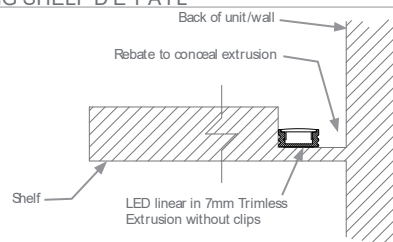

BACK LIGHTING SHELF DETAIL

NB: IF YOU HAVE HAD A DESIGN SERVICE PLEASE REFER TO THE DETAILS PROVIDED BY YOUR DESIGNER

COMPATIBLE DRIVERS

We have a variety of drivers available including DALI, 1-10V and mains dimmable, for the best solution, please call us on the numbers below.