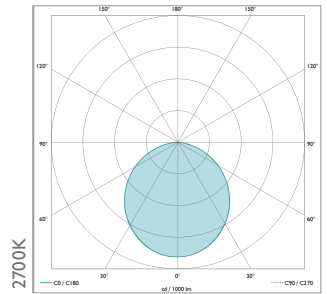

LIGHTING DATA

	CONTOUR^{HD24}	337 lm
Luminaire Lumens (per metre)	CONTOUR^{HD27}	364 lm
	CONTOUR^{HD24}	36 lm/W/m
Lumens/Watt/Metre	CONTOUR^{HD27}	39 lm/W/m
Lifetime L70/B10		>50,000 hrs
LOR		67%

CONNECTIONS AND MECHANICAL

Maximum Length	2000mm
Mounting	Mounting clips featuring 4mm fixing hole
IP Rating	IP20
Max Ambient °C	25°C

PRODUCT CODE

7mm Trimless Aluminium Extrusion (2 metre)
Inclusive of 1no. of each type of End Cap and 4no. Mounting Clips ACCPX7TL2

ACCESSORY CODES

7mm Trimless End Cap Complete With Cable Entry Holes	ACEC7TLH2
7mm Trimless Mounting Clip	ACMCX7TL2
7mm Trimless End Cap With Out Cable Entry Holes	ACEC7TLX2

V.1.3

CONCEPT DETAIL

NB: ALL SURFACES MUST BE MATT
DIMENSIONS IN mm. TO THE PRODUCT
NOT TO SCALE

NB: OPTIC RUSH FITS INTO EXTRUSION

FRONT LIGHTING SHELF DETAIL

BACK LIGHTING SHELF DETAIL

NB: IF YOU HAVE HAD A DESIGN SERVICE PLEASE REFER TO THE DETAILS PROVIDED BY YOUR DESIGNER

COMPATIBLE DRIVERS

We have a variety of drivers available including DALI, 1-10V and mains dimmable, for the best solution, please call us on the numbers below.