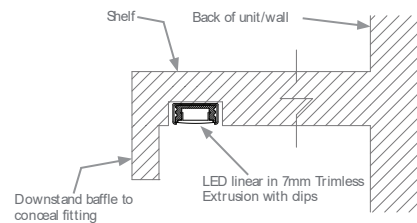

FRONT LIGHTING SHELF DETAIL