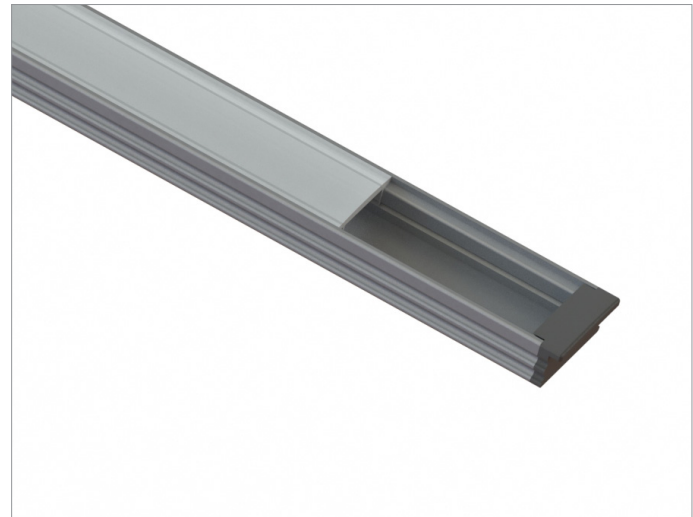

### CONNECTIONS AND MECHANICAL

Maximum Length	2000mm
Mounting	Mounting clips featuring 4mm fixing hole
IP Rating	IP20
Max Ambient °C	25°C

### PRODUCT CODE

7mm Trimless Aluminium Extrusion (2 metre)  
 Inclusive of 1no. of each type of End Cap and 4no. Mounting Clips ACCPX7TL2

### ACCESSORY CODES

7mm Trimless End Cap Complete With Cable Entry Holes	ACEC7TLH2
7mm Trimless Mounting Clip	ACMCX7TL2
7mm Trimless End Cap With Out Cable Entry Holes	ACEC7TLX2

V.1.3