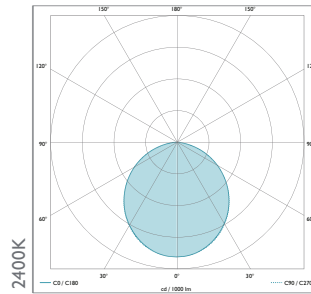

LIGHTING DATA

	CONTOUR^{HD24}	337 lm
Luminaire Lumens (per metre)	CONTOUR^{HD27}	364 lm
	CONTOUR^{HD24}	36 lm/W/m
Lumens/Watt/Metre	CONTOUR^{HD27}	39 lm/W/m
Lifetime L70/B10		>50,000 hrs
LOR		67%

CONNECTIONS AND MECHANICAL

Maximum Length	2000mm
Mounting	Mounting clips featuring 4mm fixing hole
IP Rating	IP20
Max Ambient °C	25°C

PRODUCT CODE

7mm Trimless Aluminium Extrusion (2 metre)
Inclusive of 1no. of each type of End Cap and 4no. Mounting Clips ACCPX7TL2

ACCESSORY CODES

7mm Trimless End Cap Complete With Cable Entry Holes	ACEC7TLH2
7mm Trimless Mounting Clip	ACMCX7TL2
7mm Trimless End Cap With Out Cable Entry Holes	ACEC7TLX2

V.1.3

CONCEPT DETAIL

NB: ALL SURFACES MUST BE MATT
DIMENSIONS IN mm. TO THE PRODUCT
NOT TO SCALE

NB: OPTIC RUSH FITS INTO EXTRUSION

FRONT LIGHTING SHELF DETAIL

BACK LIGHTING SHELF DETAIL

NB: IF YOU HAVE HAD A DESIGN SERVICE PLEASE REFER TO THE DETAILS PROVIDED BY YOUR DESIGNER

COMPATIBLE DRIVERS

We have a variety of drivers available including DALI, 1-10V and mains dimmable, for the best solution, please call us on the numbers below.