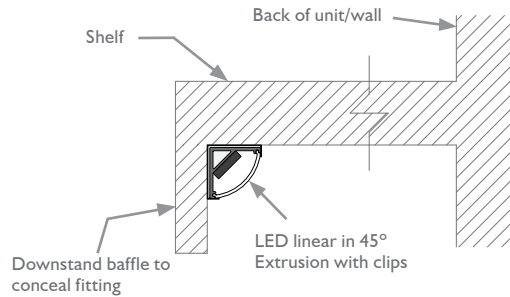

UNDER SHELF DETAIL