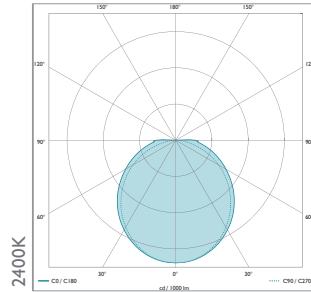

LIGHTING DATA

	CONTOUR^{HD24}	354 lm
Luminaire Lumens (per metre)	CONTOUR^{HD27}	382 lm
	CONTOUR^{HD24}	38 lm/W/m
Lumens/Watt/Metre	CONTOUR^{HD27}	41.02 lm/W/m
Lifetime L70/B10		>50,000 hrs
LOR		71%

CONNECTIONS AND MECHANICAL

Maximum Length	2000mm
Mounting	Mounting clips featuring 4mm fixing hole
IP Rating	IP20
Max Ambient °C	34°C

PRODUCT CODE

16mm x 16mm Corner Section Aluminium Extrusion (2 metre)
Inclusive of 1no. of each type of End Cap and 4no. Mounting Clips ACCPR16CS

ACCESSORY CODES

16mm x 16mm End Cap Complete With Cable Entry Holes	ACEC16CSH
16mm x 16mm Mounting Clip	ACCL16CS1
16mm x 16mm End Cap With Out Cable Entry Holes	ACEC16CSX

v.1.3

CONCEPT DETAIL

NB: ALL SURFACES MUST BE MATT.
DIMENSIONS IN mm. TO THE PRODUCT
NOT TO SCALE

UNDER SHELF DETAIL

VERTICAL IN WARDROBE DETAIL

NB: IF YOU HAVE HAD A DESIGN SERVICE PLEASE REFER TO THE DETAILS PROVIDED BY YOUR DESIGNER

COMPATIBLE DRIVERS

We have a variety of drivers available including DALI, 1-10V and mains dimmable, for the best solution, please call us on the numbers below.