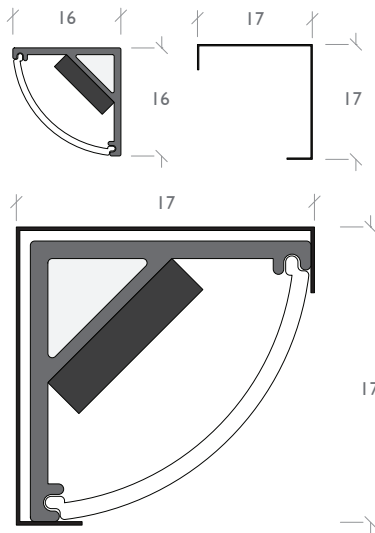

CONNECTIONS AND MECHANICAL

Maximum Length	2000mm
Mounting	Mounting clips featuring 4mm fixing hole
IP Rating	IP20
Max Ambient °C	34°C

PRODUCT CODE

16mm x 16mm Corner Section Aluminium Extrusion (2 metre)  
 Inclusive of 1no. of each type of End Cap and 4no. Mounting Clips ACCPR16CS

ACCESSORY CODES

16mm x 16mm End Cap Complete With Cable Entry Holes	ACEC16CSH
16mm x 16mm Mounting Clip	ACCL16CS1
16mm x 16mm End Cap With Out Cable Entry Holes	ACEC16CSX

v.1.3

CONCEPT DETAIL

NB: ALL SURFACES MUST BE MATT.  
 DIMENSIONS IN mm. TO THE PRODUCT  
 NOT TO SCALE