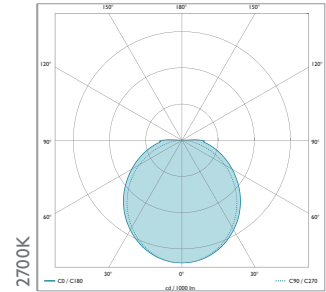

LIGHTING DATA

	CONTOUR^{HD24}	354 lm
Luminaire Lumens (per metre)	CONTOUR^{HD27}	382 lm
	CONTOUR^{HD24}	38 lm/W/m
Lumens/Watt/Metre	CONTOUR^{HD27}	41.02 lm/W/m
Lifetime L70/B10		>50,000 hrs
LOR		71%

CONNECTIONS AND MECHANICAL

Maximum Length	2000mm
Mounting	Mounting clips featuring 4mm fixing hole
IP Rating	IP20
Max Ambient °C	34°C

PRODUCT CODE

16mm x 16mm Corner Section Aluminium Extrusion (2 metre)
Inclusive of 1no. of each type of End Cap and 4no. Mounting Clips ACCPR16CS

ACCESSORY CODES

16mm x 16mm End Cap Complete With Cable Entry Holes	ACEC16CSH
16mm x 16mm Mounting Clip	ACCL16CS1
16mm x 16mm End Cap With Out Cable Entry Holes	ACEC16CSX

v.1.3

CONCEPT DETAIL

NB: ALL SURFACES MUST BE MATT.
DIMENSIONS IN mm. TO THE PRODUCT
NOT TO SCALE

UNDER SHELF DETAIL

VERTICAL IN WARDROBE DETAIL

NB: IF YOU HAVE HAD A DESIGN SERVICE PLEASE REFER TO THE DETAILS PROVIDED BY YOUR DESIGNER

COMPATIBLE DRIVERS

We have a variety of drivers available including DALI, 1-10V and mains dimmable, for the best solution, please call us on the numbers below.