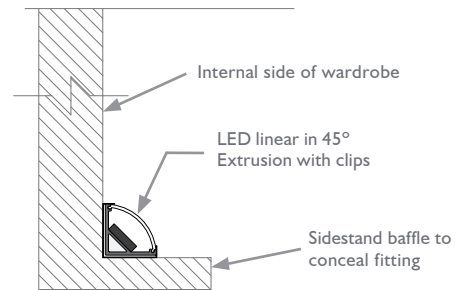

VERTICAL IN WARDROBE DETAIL

NB: IF YOU HAVE HAD A DESIGN SERVICE PLEASE REFER TO THE DETAILS PROVIDED BY YOUR DESIGNER

COMPATIBLE DRIVERS

We have a variety of drivers available including DALI, 1-10V and mains dimmable, for the best solution, please call us on the numbers below.