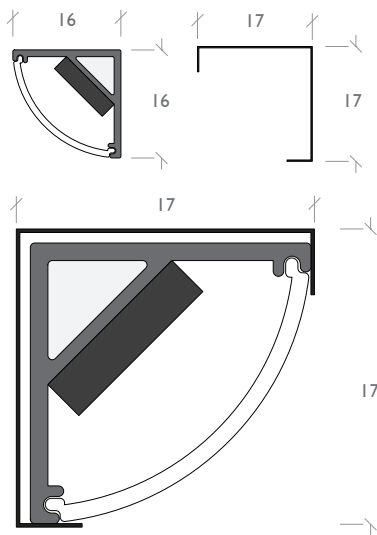

CONNECTIONS AND MECHANICAL

Maximum Length	2000mm
Mounting	Mounting clips featuring 4mm fixing hole
IP Rating	IP20
Max Ambient °C	34°C

PRODUCT CODE

16mm x 16mm Corner Section Aluminium Extrusion (2 metre)
 Inclusive of 1no. of each type of End Cap and 4no. Mounting Clips ACCPR16CS

ACCESSORY CODES

16mm x 16mm End Cap Complete With Cable Entry Holes	ACEC16CSH
16mm x 16mm Mounting Clip	ACCL16CS1
16mm x 16mm End Cap With Out Cable Entry Holes	ACEC16CSX

v.1.2

CONCEPT DETAIL

NB: ALL SURFACES MUST BE MATT.
 DIMENSIONS IN mm. TO THE PRODUCT
 NOT TO SCALE