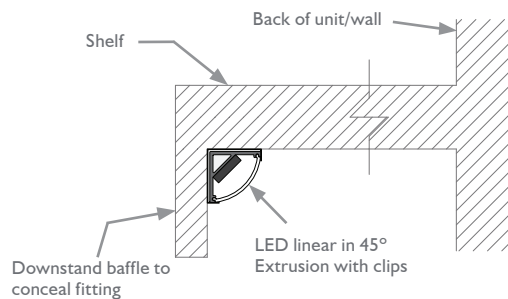

UNDER SHELF DETAIL