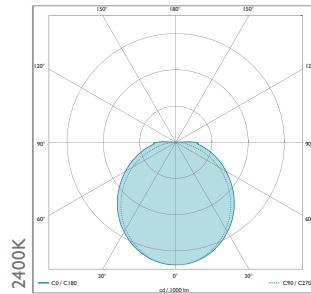

JOHN CULLEN CONTOUR^{HD} PROFILE^{16CS}

INSPIRE WITH LIGHT

16mm corner section aluminium profile featuring diffusing cover

LIGHTING DATA

	CONTOUR^{HD24}	354 lm
Luminaire Lumens (per metre)	CONTOUR^{HD27}	382 lm
	CONTOUR^{HD24}	38 lm/W/m
Lumens/Watt/Metre	CONTOUR^{HD27}	41.02 lm/W/m
Lifetime L70/B10		>50,000 hrs
LOR		71%

CONNECTIONS AND MECHANICAL

Maximum Length	2000mm
Mounting	Mounting clips featuring 4mm fixing hole
IP Rating	IP20
Max Ambient °C	34°C

PRODUCT CODE

16mm x 16mm Corner Section Aluminium Extrusion (2 metre)
Inclusive of 1no. of each type of End Cap and 4no. Mounting Clips ACCPR16CS

ACCESSORY CODES

16mm x 16mm End Cap Complete With Cable Entry Holes	ACEC16CSH
16mm x 16mm Mounting Clip	ACCL16CS1
16mm x 16mm End Cap With Out Cable Entry Holes	ACEC16CSX

v.1.2

CONCEPT DETAIL

NB: ALL SURFACES MUST BE MATT.
DIMENSIONS IN mm. TO THE PRODUCT
NOT TO SCALE

UNDER SHELF DETAIL

VERTICAL IN WARDROBE DETAIL

NB: IF YOU HAVE HAD A DESIGN SERVICE PLEASE REFER TO THE DETAILS PROVIDED BY YOUR DESIGNER

COMPATIBLE DRIVERS

We have a variety of drivers available including DALI, 1-10V and mains dimmable, for the best solution, please call us on the numbers below.