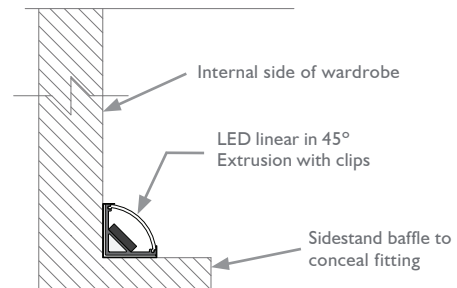

JOHN CULLEN CONTOUR^{HD} PROFILE^{16CS}

INSPIRE WITH LIGHT

16mm corner section aluminium profile featuring diffusing cover

LIGHTING DATA

	CONTOUR ^{HD24}	354 lm
Luminaire Lumens (per metre)	CONTOUR ^{HD27}	382 lm
	CONTOUR ^{HD24}	38 lm/W/m
Lumens/Watt/Metre	CONTOUR ^{HD27}	41.02 lm/W/m
Lifetime L70/B10		>50,000 hrs
LOR		71%

CONNECTIONS AND MECHANICAL

Maximum Length	2000mm
Mounting	Mounting clips featuring 4mm fixing hole
IP Rating	IP20
Max Ambient °C	34°C

PRODUCT CODE

16mm x 16mm Corner Section Aluminium Extrusion (2 metre)
 Inclusive of 1no. of each type of End Cap and 4no. Mounting Clips ACCPR16CS

ACCESSORY CODES

16mm x 16mm End Cap Complete With Cable Entry Holes	ACEC16CSH
16mm x 16mm Mounting Clip	ACCL16CS1
16mm x 16mm End Cap With Out Cable Entry Holes	ACEC16CSX

v.1.2

CONCEPT DETAIL

NB: ALL SURFACES MUST BE MATT.
 DIMENSIONS IN mm. TO THE PRODUCT
 NOT TO SCALE

UNDER SHELF DETAIL

VERTICAL IN WARDROBE DETAIL

NB: IF YOU HAVE HAD A DESIGN SERVICE PLEASE REFER TO THE DETAILS PROVIDED BY YOUR DESIGNER

COMPATIBLE DRIVERS

We have a variety of drivers available including DALI, 1-10V and mains dimmable, for the best solution, please call us on the numbers below.