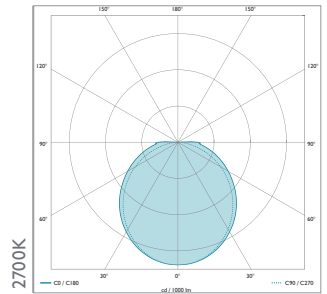

JOHN CULLEN CONTOUR^{HD} PROFILE^{16CS}

INSPIRE WITH LIGHT

16mm corner section aluminium profile featuring diffusing cover

LIGHTING DATA

	CONTOUR^{HD24}	354 lm
Luminaire Lumens (per metre)	CONTOUR^{HD27}	382 lm
	CONTOUR^{HD24}	38 lm/W/m
Lumens/Watt/Metre	CONTOUR^{HD27}	41.02 lm/W/m
Lifetime L70/B10		>50,000 hrs
LOR		71%

CONNECTIONS AND MECHANICAL

Maximum Length	2000mm
Mounting	Mounting clips featuring 4mm fixing hole
IP Rating	IP20
Max Ambient °C	34°C

PRODUCT CODE

16mm x 16mm Corner Section Aluminium Extrusion (2 metre)
Inclusive of 1no. of each type of End Cap and 4no. Mounting Clips ACCPR16CS

ACCESSORY CODES

16mm x 16mm End Cap Complete With Cable Entry Holes	ACEC16CSH
16mm x 16mm Mounting Clip	ACCL16CS1
16mm x 16mm End Cap With Out Cable Entry Holes	ACEC16CSX

v.1.2

CONCEPT DETAIL

NB: ALL SURFACES MUST BE MATT.
DIMENSIONS IN mm. TO THE PRODUCT
NOT TO SCALE

UNDER SHELF DETAIL

VERTICAL IN WARDROBE DETAIL

NB: IF YOU HAVE HAD A DESIGN SERVICE PLEASE REFER TO THE DETAILS PROVIDED BY YOUR DESIGNER

COMPATIBLE DRIVERS

We have a variety of drivers available including DALI, 1-10V and mains dimmable, for the best solution, please call us on the numbers below.