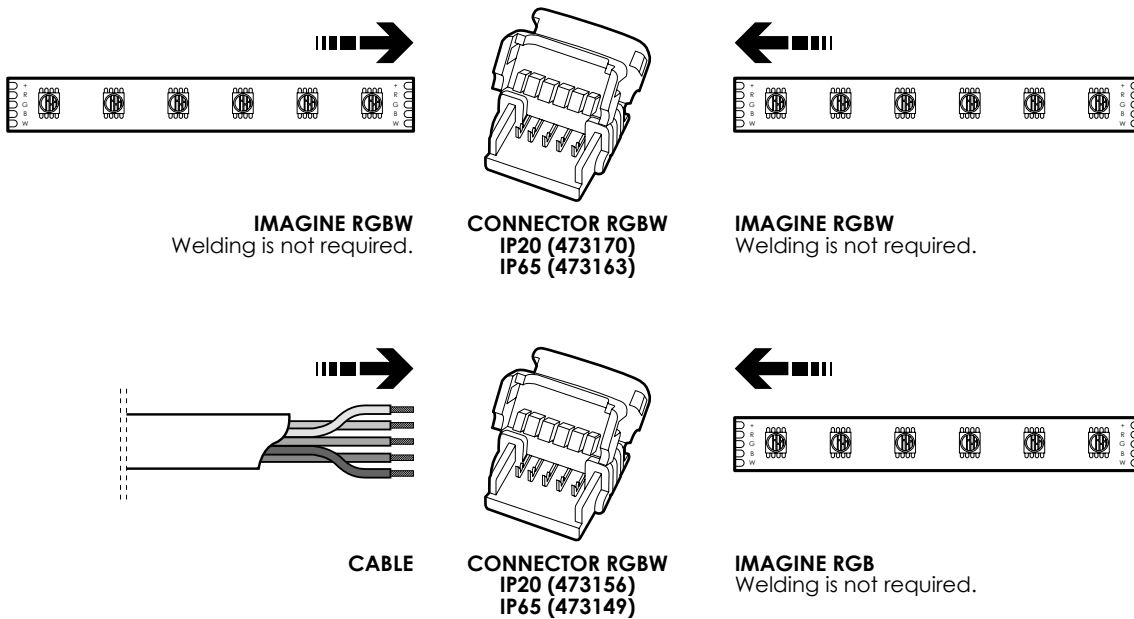

ASSEMBLY OPTIONS FOR IMAGINE ACCESSORIES