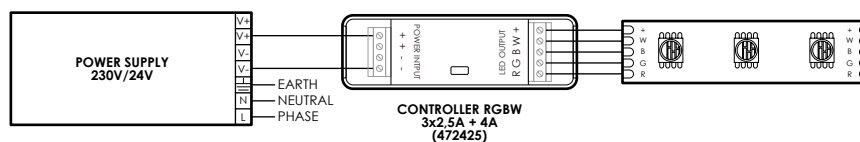

PARALLEL MOUNT OPTIONS SCHEME WITH CONTROLLER (472425) IMAGINE RGBW

WARNING

RESPECT THE MAXIMUM LOAD OF THE POWER SUPPLY AND CONTROLLER