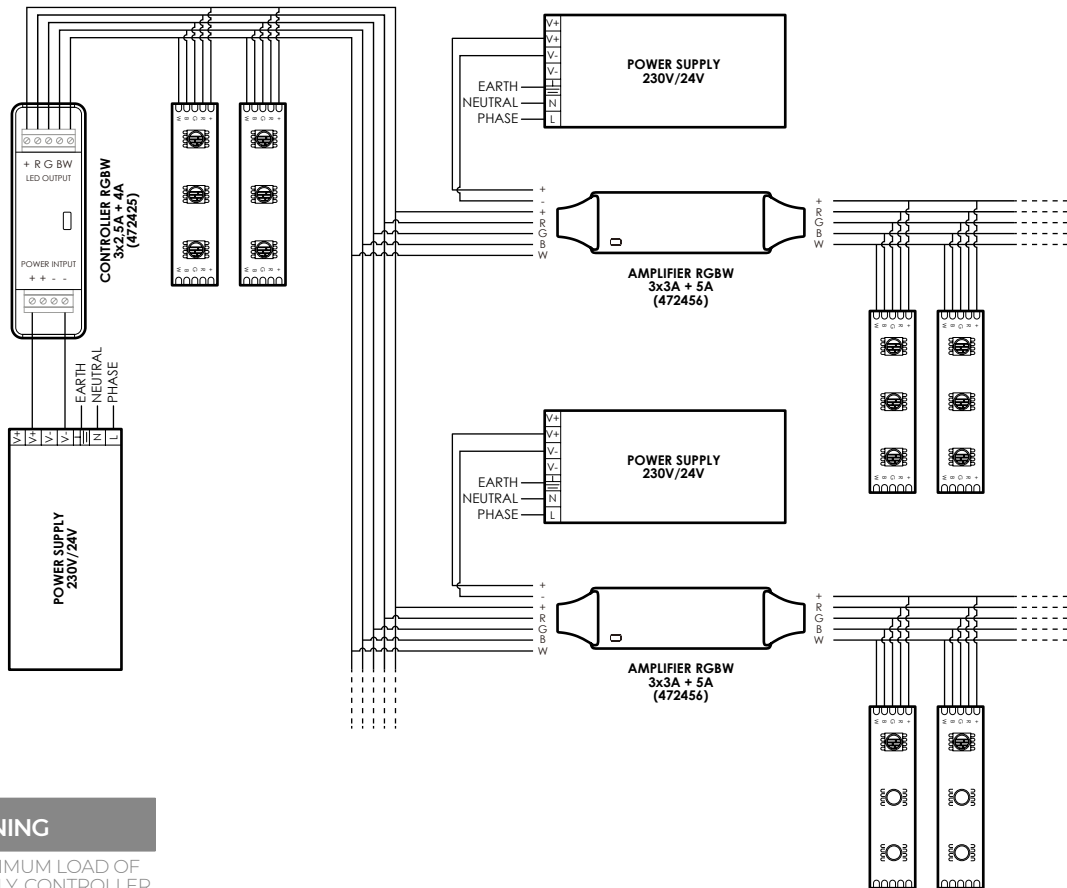

RESPECT THE MAXIMUM LOAD OF THE POWER SUPPLY AND CONTROLLER

PARALLEL MOUNT OPTIONS SCHEME WITH CONTROLLER (472425) IMAGINE RGBW

WARNING

RESPECT THE MAXIMUM LOAD OF THE POWER SUPPLY AND CONTROLLER

SCHEME OPTIONS PARALLEL MOUNT WITH CONTROLLER (472418) AND AMPLIFIER (472456) IMAGINE RGBW