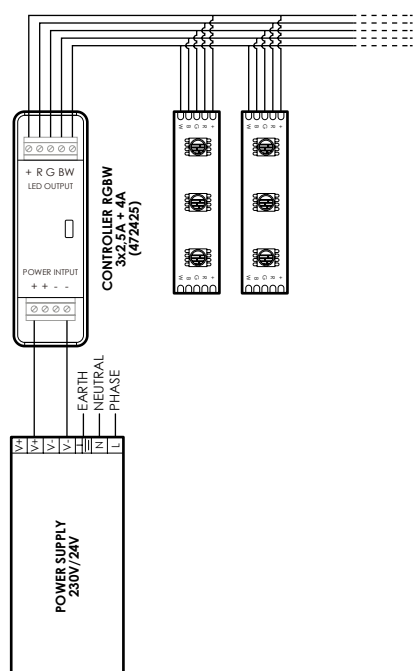

ATTENTION!!! OBSERVE PRECAUTIONS FOR HANDLING ELECTROSTATIC SENSITIVE DEVICES.

SCHEME OPTIONS SERIES MOUNT WITH CONTROLLER (472425) IMAGINE RGBW

WARNING

DO NOT EXCEED THE MAXIMUM LIMIT OF SERIAL STRIP CONNECTION

RESPECT THE MAXIMUM LOAD OF THE POWER SUPPLY AND CONTROLLER

PARALLEL MOUNT OPTIONS SCHEME WITH CONTROLLER (472425) IMAGINE RGBW

WARNING

RESPECT THE MAXIMUM LOAD OF THE POWER SUPPLY AND CONTROLLER

SCHEME OPTIONS PARALLEL MOUNT WITH CONTROLLER (472418) AND AMPLIFIER (472456) IMAGINE RGBW