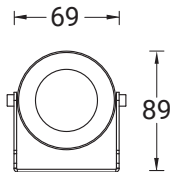

NEMO 1

NM-50001

Mounting detail