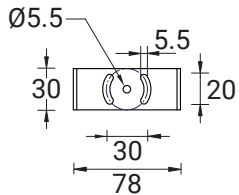

NEMO 1

NM-50001

Mounting detail