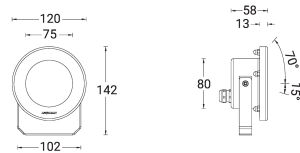

FUNEN 2 (FUN-50011) (Version 2)

Technical information

Material	Stainless Steel
Light source	4 LED
Power	11 W
Lumen	798 - 1068 lm
Efficacy	73 - 97 lm/W
Driver option	Remote driver (included)
Driver	Constant current (CC)
Input voltage	700 mA, 12 VDC

Optic	N, M, W, VW, E
Optic value	11°, 17°, 33°, 71°, 11°x41°
CCT / CRI	3000K CRI80, 4000K CRI80
Bug	B1-U0-G0, B2-U0-G0
ULR	<1%
ULOR	<1%
CIE flux code n°3	100
Dimming type	On/Off, 1-10V

Product colours	Stainless Steel
Weight	0.9 kg
Operating temperature	-20 °C to 40 °C
Cable	One cable gland supplied with 2 m of 2x1.0 sqmm outdoor cable
Through wiring	Single cable entry
Lens / Reflector / Optic	Clear toughened glass
Variants (1-10V)	Compatible with EN/ IEC 60598-2-22: Suitable for emergency installations as central supply, non-maintained (Z0)

FUN-50011