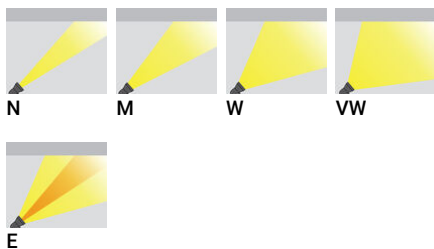

**FUNEN 2 (FUN-50011) (Version 2)****Product description**

Without remote box IP-rated - With remote driver -  
Constant current (CC) 800 mA

**Luminaire Structure**

- Stainless steel body in grade 316
- Single cable entry
- One cable gland supplied with 2 m of 2x1.0 sqmm outdoor cable
- Stainless steel fasteners in grade 316
- Durable silicone rubber gasket
- Clear toughened glass
- Remote driver (included)
- Remote box IP-rated is not included and is to be ordered separately for constant current (CC) products
- Luminaire must be submerged when operational
- Maximum depth 2 m
- Outdoor cable needs to be ordered with a specific length
- Maximum distance of the Remote DMX/RDM decoder is 8 m

**Optic****Product colour**

00 - Stainless Steel

**FUNEN 2 (FUN-50011) (Version 2)**

**Technical information**

<b>Material</b>	Stainless Steel
<b>Light source</b>	4 LED
<b>Power</b>	11 W
<b>Lumen</b>	798 - 1068 lm
<b>Efficacy</b>	73 - 97 lm/W
<b>Driver option</b>	Remote driver (included)
<b>Driver</b>	Constant current (CC)
<b>Input voltage</b>	700 mA, 12 VDC

<b>Optic</b>	N, M, W, VW, E
<b>Optic value</b>	11°, 17°, 33°, 71°, 11°x41°
<b>CCT / CRI</b>	3000K CRI80, 4000K CRI80
<b>Bug</b>	B1-U0-G0, B2-U0-G0
<b>ULR</b>	<1%
<b>ULOR</b>	<1%
<b>CIE flux code n°3</b>	100
<b>Dimming type</b>	On/Off, 1-10V