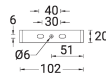

FUNEN 2 (FUN-50011) (Version 2)

Technical information

Material	Stainless Steel
Light source	4 LED
Power	11 W
Lumen	798 - 1068 lm
Efficacy	73 - 97 lm/W
Driver option	Remote driver (included)
Driver	Constant current (CC)
Input voltage	700 mA, 12 VDC

Optic	N, M, W, VW, E
Optic value	11°, 17°, 33°, 71°, 11°x41°
CCT / CRI	3000K CRI80, 4000K CRI80
Bug	B1-U0-G0, B2-U0-G0
ULR	<1%
ULOR	<1%
CIE flux code n°3	100
Dimming type	On/Off, 1-10V

Product colours	Stainless Steel
Weight	0.9 kg
Operating temperature	-20 °C to 40 °C
Cable	One cable gland supplied with 2 m of 2x1.0 sqmm outdoor cable
Through wiring	Single cable entry
Lens / Reflector / Optic	Clear toughened glass
Variants (1-10V)	Compatible with EN/ IEC 60598-2-22: Suitable for emergency installations as central supply, non-maintained (Z0)

FUN-50011