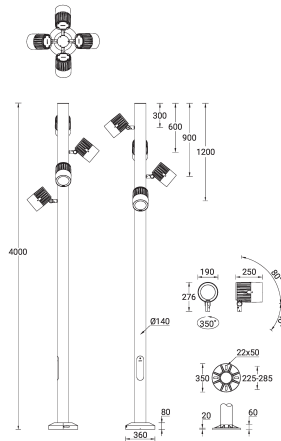

ODESSA 21 (OD-21061)

Technical information

Material	Aluminium
Light source	4 x 1 COB
Power	280 W
Lumen	29696 - 34744 lm
Efficacy	108 - 126 lm/W
Driver option	Integral control gear
Driver	Constant current (CC)
Input voltage	220-240 V 50/60 Hz

Optic	N, M, W, VW
Optic value	20°, 32°, 43°, 69°
CCT / CRI	2700K CRI80, 3000K CRI80, 4000K CRI80
Bug	B3-U0-G1, B4-U0-G0
ULR	<1%
ULOR	<1%
CIE flux code n°3	100, 99
Dimming type	On/Off, 1-10V, DALI

Product colours	Black, Dark Grey, White, Matt Silver, Bronze, Concrete - Urban, Softscape - Urban, Stone - Urban, Corten - Urban, Oak - Woodland, Walnut - Woodland, Pine - Woodland
Weight	43.0 kg
Operating temperature	-20 °C to 40 °C
EPA (m2)	0.749
Cable	One cable gland supplied with 2 m of 3x1.0 sqmm outdoor cable
Through wiring	Single cable entry
Lens / Reflector / Optic	High-efficiency optical reflector, Clear toughened glass
Variants (On/Off, DALI)	Compatible with EN/ IEC 60598-2-22: Suitable for emergency installations as central supply, non-maintained (Z0)

OD-21061