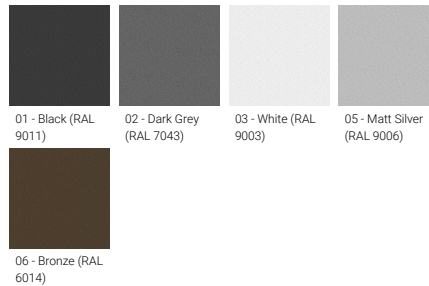

Optic

Product colour

Special finishes upon request

ODESSA 21 (OD-21061)

Technical information

Material	Aluminium
Light source	4 x 1 COB
Power	280 W
Lumen	29696 - 34744 lm
Efficacy	108 - 126 lm/W
Driver option	Integral control gear
Driver	Constant current (CC)
Input voltage	220-240 V 50/60 Hz