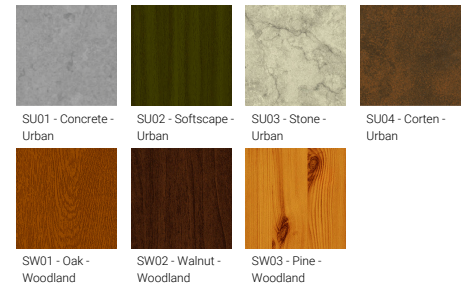

ODESSA 21 (OD-21061)

Product description

Large - Supplied with specific 4 m cylindrical, straight aluminium pole: APD140140-OD

microPrim™

Luminaire Structure

- Die-cast aluminium housing
- Pre-treated before powder coating ensuring high corrosion resistance
- Single cable entry
- One cable gland supplied with 2 m of 3x1.0 sqmm outdoor cable
- Stainless steel fasteners in grade 304 with zinc flake coating (ZFC)
- Durable silicone rubber gasket
- High-efficiency optical reflector
- Clear toughened glass
- Integral control gear
- Maximum wind load resistance is 160 km/h

Optic

Product colour

Special finishes upon request

ODESSA 21 (OD-21061)

Technical information

Material	Aluminium
Light source	4 x 1 COB
Power	280 W
Lumen	29696 - 34744 lm
Efficacy	108 - 126 lm/W
Driver option	Integral control gear
Driver	Constant current (CC)
Input voltage	220-240 V 50/60 Hz