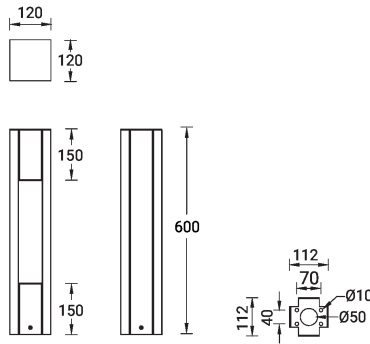

VANCOUVER 38 (VA-10141)

Product description

120x120 mm - 600 mm - No decorative pattern

microPrim™

Luminaire Structure

- Die-cast aluminium housing
- Extruded aluminium column
- Pre-treated before powder coating ensuring high corrosion resistance
- Single cable entry
- One IP68 connector supplied with 0.2 m of 3x1.0 sqmm outdoor cable
- Stainless steel fasteners in grade 304 with zinc flake coating (ZFC)
- Durable silicone rubber gasket
- High-efficiency polycarbonate lens
- Clear toughened glass
- Integral control gear

Optic

G

Product colour

Special finishes upon request

VANCOUVER 38 (VA-10141)

Technical information

Material	Aluminium
Light source	1 LED
Power	8 W
Lumen	90 - 95 lm
Efficacy	11 - 12 lm/W
Driver option	Integral control gear
Driver	Constant current (CC)
Input voltage	220-240 V 50/60 Hz
Optic	G

Cable	One IP68 connector supplied with 0.2 m of 3x1.0 sqmm outdoor cable
Through wiring	Single cable entry
Lens / Reflector / Optic	High-efficiency polycarbonate lens, Clear toughened glass
MacAdam Ellipse	3 SDCM
Lifetime L90B10 (hours)	> 109,000
Lifetime L80B10 (hours)	> 109,000
Lifetime L80B50 (hours)	> 109,000

VA-10141

VANCOUVER 38 (VA-10141)**Accessory**

Anchor bolt
A12491
