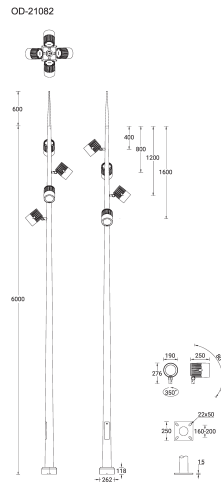

ODESSA 23 (OD-21082)

Product description

Large - Supplied with specific 6 m cylindrical, tapered galvanised steel pole: SPT160147-OD

microPrim™

Luminaire Structure

- Die-cast aluminium housing
- Pre-treated before powder coating ensuring high corrosion resistance
- Single cable entry
- One cable gland supplied with 2 m of 3x1.0 sqmm outdoor cable
- Stainless steel fasteners in grade 304 with zinc flake coating (ZFC)
- Durable silicone rubber gasket
- High-efficiency optical reflector
- Clear toughened glass
- Integral control gear
- Maximum wind load resistance is 160 km/h
- RGBW available upon request

Optic

Product colour

Special finishes upon request

ODESSA 23 (OD-21082)

Technical information

Material	Aluminium
Light source	4 x 1 COB
Power	280 W
Lumen	29696 - 34744 lm
Efficacy	108 - 126 lm/W
Driver option	Integral control gear
Driver	Constant current (CC)
Input voltage	220-240 V 50/60 Hz

Optic	N, M, W, VW
Optic value	20°, 32°, 43°, 69°
CCT / CRI	2700K CRI80, 3000K CRI80, 4000K CRI80
Bug	B3-U0-G1, B4-U0-G0
ULR	<1%
ULOR	<1%
CIE flux code n°3	100, 99
Dimming type	On/Off

Product colours	Black, Dark Grey, White, Matt Silver, Bronze, Concrete - Urban, Softscape - Urban, Stone - Urban, Corten - Urban, Oak - Woodland, Walnut - Woodland, Pine - Woodland
Weight	92.5 kg
Operating temperature	-20 °C to 40 °C
EPA (m2)	0.752
Cable	One cable gland supplied with 2 m of 3x1.0 sqmm outdoor cable
Through wiring	Single cable entry
Lens / Reflector / Optic	High-efficiency optical reflector, Clear toughened glass
Variants (On/Off)	Compatible with EN/ IEC 60598-2-22: Suitable for emergency installations as central supply, non-maintained (Z0)

Pole (required)

6 m - Cylindrical, tapered
galvanised steel pole for
ODESSA
SPT160147-OD
