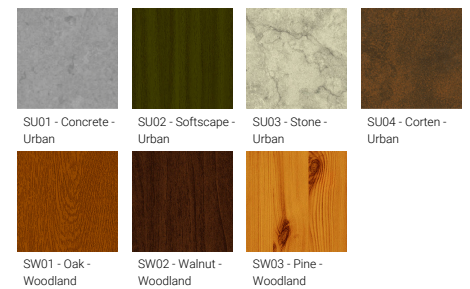

ODESSA 23 (OD-21082)

Product description

Large - Supplied with specific 6 m cylindrical, tapered galvanised steel pole: SPT160147-OD

microPrim™

Luminaire Structure

- Die-cast aluminium housing
- Pre-treated before powder coating ensuring high corrosion resistance
- Single cable entry
- One cable gland supplied with 2 m of 3x1.0 sqmm outdoor cable
- Stainless steel fasteners in grade 304 with zinc flake coating (ZFC)
- Durable silicone rubber gasket
- High-efficiency optical reflector
- Clear toughened glass
- Integral control gear
- Maximum wind load resistance is 160 km/h
- RGBW available upon request

Optic

Product colour

Special finishes upon request

ODESSA 23 (OD-21082)

Technical information

Material	Aluminium
Light source	4 x 1 COB
Power	280 W
Lumen	29696 - 34744 lm
Efficacy	108 - 126 lm/W
Driver option	Integral control gear
Driver	Constant current (CC)
Input voltage	220-240 V 50/60 Hz