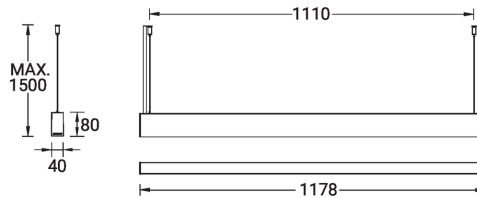

NYBRO 9 (NYB-90024)

Technical information

Material	Aluminium
Light source	144 LED
Power	25 W
Lumen	2250 lm
Efficacy	94 lm/W
Driver option	Integral control gear
Driver	Constant current (CC)
Input voltage	220-240 V 50/60 Hz

Optic	O, P
CCT / CRI	TW (2700K - 6500K)
Bug	B1-U1-G0, B1-U1-G1
ULR	0%
ULOR	0%
CIE flux code n°3	96, 98
Dimming type	DALI
Product colours	Black, White, Matt Silver, Concrete - Urban, Softscape - Urban, Stone - Urban, Corten - Urban, Oak - Woodland, Walnut - Woodland, Pine - Woodland

Weight	2.7 kg
Operating temperature	-20 °C to 40 °C
MacAdam Ellipse	3 SDCM
Lifetime L90B10 (hours)	> 23,000
Lifetime L80B10 (hours)	> 45,000
Lifetime L80B50 (hours)	> 50,000
Variants (DALI)	Compatible with EN/ IEC 60598-2-22: Suitable for emergency installations as central supply, non-maintained (Z0)

NYB-90024