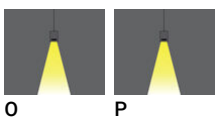

NYBRO 9 (NYB-90024)

Product description

Down - 40x80 mm - 1178 mm - Tunable White

microPrim™

Luminaire Structure

- Die-cast aluminium end-caps and extruded aluminium profile with powder coating
- Passive thermal management
- Single cable entry
- Stainless steel fasteners in grade 304 with zinc flake coating (ZFC)
- Durable silicone rubber gasket

- PMMA diffuser with Opal (UGR <19) and micro prismatic (UGR <13) options for better glare control
- Integral control gear
- Stainless steel brackets and screws for mounting
- Up and down light distribution options
- Wireless control available through Bluetooth connection

- Daylight and occupancy sensor options
- Emergency module (1 or 3 hours) is available upon request with 3 options (BASIC, SELF-TEST, PRO-DALI)
- Track can be integrated into NYBRO products upon request and upon receipt of design drawings

Optic

Product colour

Special finishes upon request