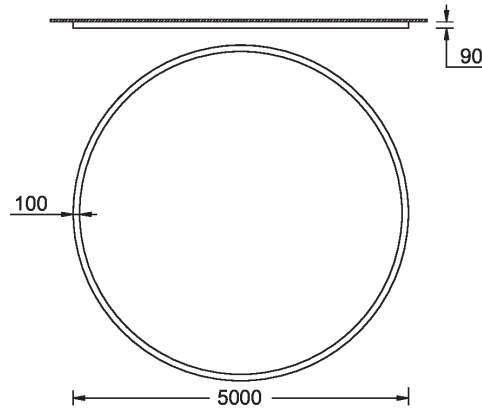

GAVLE 4 (GAV-80471)

Technical information

Material	Aluminium
Light source	3456 LED
Power	458 W
Lumen	51888 - 54163 lm
Efficacy	113 - 118 lm/W
Driver option	Integral control gear

Driver	Constant current (CC)
Input voltage	220-240 V 50/60 Hz
Optic	0
Optic value	Opal
CCT / CRI	3000K CRI80, 4000K CRI80
Dimming type	On/Off, 1-10V, DALI

Product colours	Black, White, Matt Silver, Concrete - Urban, Softscape - Urban, Stone - Urban, Corten - Urban, Oak - Woodland, Walnut - Woodland, Pine - Woodland
Weight	50.8 kg
Operating temperature	-20 °C to 40 °C
Variants (On/Off, 1-10V, DALI)	Compatible with EN/ IEC 60598-2-22: Suitable for emergency installations as central supply, non-maintained (Z0)

GAV-80471