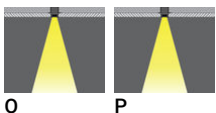

NYBRO 4 (NYB-80366)

Product description

Down - 60x80 mm - 2906 mm - Trimless - RGBW

microPrim™

Luminaire Structure

- Die-cast aluminium end-caps and extruded aluminium profile with powder coating
- Passive thermal management
- Stainless steel fasteners in grade 304 with zinc flake coating (ZFC)
- PMMA diffuser with Opal (UGR <19) and micro prismatic (UGR <13) options for better glare control

- Integral control gear
- Stainless steel brackets and screws for mounting
- Down light distribution only
- Wireless control available through Bluetooth connection

- Daylight and occupancy sensor options
- Emergency module (1 or 3 hours) is available upon request with 3 options (BASIC, SELF-TEST, PRO-DALI)

Optic

Product colour

01 - Black (RAL 9011) 03 - White (RAL 9003) 05 - Matt Silver (RAL 9006)

Special finishes upon request

SU01 - Concrete - Urban SU02 - Softscape - Urban SU03 - Stone - Urban SU04 - Corten - Urban