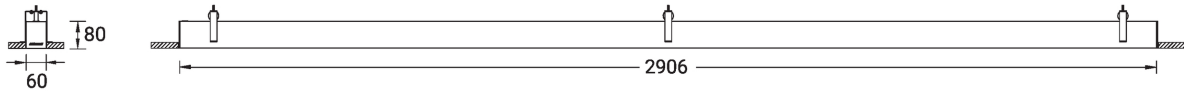

NYBRO 4 (NYB-80366)

Technical information

Material	Aluminium	Driver option	Integral control gear	CCT / CRI	RGBW40
Light source	480 LED	Driver	Constant current (CC)	Dimming type	Bluetooth
Power	105 W	Input voltage	220-240 V 50/60 Hz	Product colours	Black, White, Matt Silver, Concrete - Urban, Softscape - Urban, Stone - Urban, Corten - Urban, Oak - Woodland, Walnut - Woodland, Pine - Woodland
Lumen	5000 lm	Optic	O, P		
Efficacy	48 lm/W	Optic value	Opal, Micro-prismatic		
				Weight	8.8 kg
				Operating temperature	-20 °C to 40 °C

NYB-80366