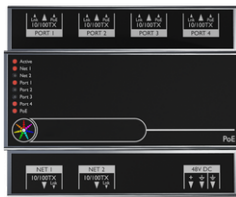

NYB-80366

NYBRO 4 (NYB-80366)

Accessory

Continuous-coupler bracket
(60/70 mm Down & 60 mm
Down & Up profile)
A81581

Xpress wireless switch
A90591

SLESA-U9, DMX Controller 256
CH
A60491

SLESA-U11, DMX Controller
1024 CH
A66891

TPC (Touch Panel Controller) &
EXT (Extension) 1 Universe
A64491

PoE Connect
A64591

TPC Touch Screen & LPC
Controller DMX 2 Universe
A64691

DMX/RDM Splitter - 1 channel
input, 4 channels output
A64791

Cloud Remote Management
A64991