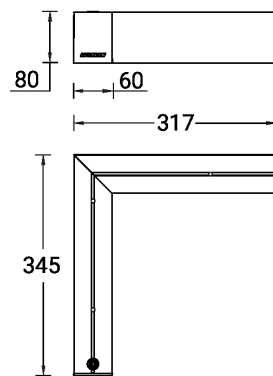

NYBRO 12 (NYB-80792-SU)

Technical information

Material	Aluminium
Light source	72 LED
Power	14 W
Lumen	1215 - 1527 lm
Efficacy	87 - 109 lm/W
Driver option	Integral control gear
Driver	Constant current (CC)

Input voltage	220-240 V 50/60 Hz
Optic	O, P
Optic value	Opal, Micro-prismatic
CCT / CRI	3000K CRI80, 4000K CRI80
Dimming type	On/Off, DALI
Product colours	Black, White, Matt Silver, Concrete - Urban, Softscape - Urban, Stone - Urban, Corten - Urban, Oak - Woodland, Walnut - Woodland, Pine - Woodland
Weight	3.0 kg

Operating temperature	-20 °C to 40 °C
MacAdam Ellipse	3 SDCM
Lifetime L90B10 (hours)	> 23,000
Lifetime L80B10 (hours)	> 45,000
Lifetime L80B50 (hours)	> 50,000
Variants (On/Off, DALI)	Compatible with EN/ IEC 60598-2-22: Suitable for emergency installations as central supply, non-maintained (Z0)

NYB-80792-SU