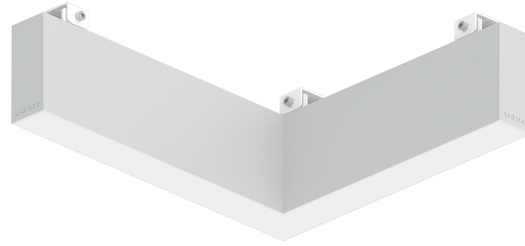

**NYBRO 12 (NYB-80792-SU)**

**Product description**

Down - L90° - 60x80 mm - 345 mm

microPrim™

**Luminaire Structure**

- Die-cast aluminium end-caps and extruded aluminium profile with powder coating
- Passive thermal management
- Stainless steel fasteners in grade 304 with zinc flake coating (ZFC)
- PMMA diffuser with Opal (UGR <19) and micro prismatic (UGR <13) options for better glare control

- Integral control gear
- Stainless steel brackets and screws for mounting
- Up and down light distribution options
- Wireless control available through Bluetooth connection

- Daylight and occupancy sensor options

**Optic**

**Product colour**

01 - Black (RAL 9011)    03 - White (RAL 9003)    05 - Matt Silver (RAL 9006)

**Special finishes upon request**

SU01 - Concrete - Urban    SU02 - Softscape - Urban    SU03 - Stone - Urban    SU04 - Corten - Urban

SW01 - Oak - Woodland    SW02 - Walnut - Woodland    SW03 - Pine - Woodland

**NYBRO 12 (NYB-80792-SU)**

**Technical information**

<b>Material</b>	Aluminium
<b>Light source</b>	72 LED
<b>Power</b>	14 W
<b>Lumen</b>	1215 - 1527 lm
<b>Efficacy</b>	87 - 109 lm/W
<b>Driver option</b>	Integral control gear
<b>Driver</b>	Constant current (CC)