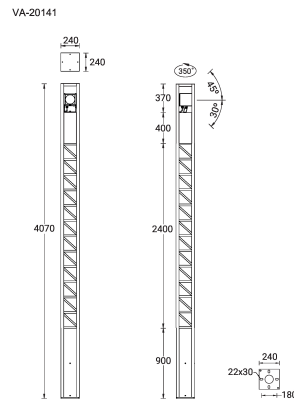

VANCOUVER 19 (VA-20141)

Product description

240x240 mm - 4070 mm - Decorative pattern type 3
(Optic) - 1 projector (Optic 2nd) IP66 - RGBW

microPrim™

Luminaire Structure

- Die-cast aluminium housing
- Extruded aluminium column
- Pre-treated before powder coating ensuring high corrosion resistance
- Single cable entry
- One IP68 connector supplied with 0.3 m of 5x1.5 sqmm outdoor cable
- Stainless steel fasteners in grade 304 with zinc flake coating (ZFC)
- Durable silicone rubber gasket
- High-efficiency polycarbonate lens
- Clear toughened glass
- Integral control gear
- Maximum wind load resistance is 160 km/h
- Surge protection 10kV
- VANCOUVER luminaires with projectors on top and colder than 3000K CCT do not meet the IDA certification requirements

Optic

Product colour

Special finishes upon request

VANCOUVER 19 (VA-20141)

Technical information

Material	Aluminium
Light source	7 LED & 7 LED (Projector)
Power	66 W
Lumen	1738 - 2392 lm
Efficacy	26 - 36 lm/W
Driver option	Integral control gear
Driver	Constant current (CC)
Input voltage	220-240 V 50/60 Hz
Optic	N, M, E

Optic value	18°, 30°, 34°x21°
Optic (2nd)	N, M, E
Optic (2nd) value	21°, 35°, 48°x26°
CCT / CRI	RGBW30, RGBW40
Bug	B1-U0-G0
Dimming type	DMX, DMX/RDM
Product colours	Black, Dark Grey, White, Matt Silver, Bronze, Concrete - Urban, Softscape - Urban, Stone - Urban, Corten - Urban, Oak - Woodland, Walnut - Woodland, Pine - Woodland
Weight	58.5 kg
Operating temperature	-20 °C to 40 °C

EPA (m2)	0.977
Cable	One IP68 connector supplied with 0.3 m of 5x1.5 sqmm outdoor cable
Through wiring	Single cable entry
Lens / Reflector / Optic	High-efficiency polycarbonate lens, Clear toughened glass
Lifetime L90B10 (hours)	> 15,000
Lifetime L80B10 (hours)	> 31,000
Lifetime L80B50 (hours)	> 34,000
Variants (DMX/RDM)	Compatible with EN/ IEC 60598-2-22: Suitable for emergency installations as central supply, non-maintained (Z0)