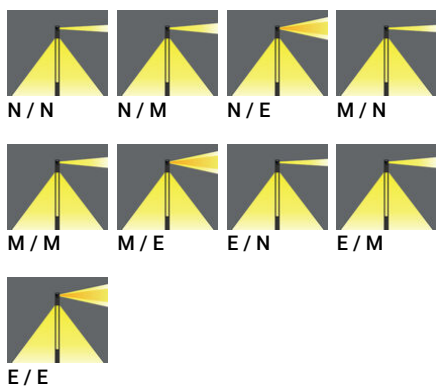

VANCOUVER 19 (VA-20141)

Product description

240x240 mm - 4070 mm - Decorative pattern type 3
(Optic) - 1 projector (Optic 2nd) IP66 - RGBW

microPrim™

Luminaire Structure

- Die-cast aluminium housing
- Extruded aluminium column
- Pre-treated before powder coating ensuring high corrosion resistance
- Single cable entry
- One IP68 connector supplied with 0.3 m of 5x1.5 sqmm outdoor cable
- Stainless steel fasteners in grade 304 with zinc flake coating (ZFC)
- Durable silicone rubber gasket
- High-efficiency polycarbonate lens
- Clear toughened glass
- Integral control gear
- Maximum wind load resistance is 160 km/h
- Surge protection 10kV
- VANCOUVER luminaires with projectors on top and colder than 3000K CCT do not meet the IDA certification requirements

Optic

Product colour

Special finishes upon request

VANCOUVER 19 (VA-20141)

Technical information

Material	Aluminium
Light source	7 LED & 7 LED (Projector)
Power	66 W
Lumen	1738 - 2392 lm
Efficacy	26 - 36 lm/W
Driver option	Integral control gear
Driver	Constant current (CC)
Input voltage	220-240 V 50/60 Hz
Optic	N, M, E

Optic value	18°, 30°, 34°x21°
Optic (2nd)	N, M, E
Optic (2nd) value	21°, 35°, 48°x26°
CCT / CRI	RGBW30, RGBW40
Bug	B1-U0-G0
Dimming type	DMX, DMX/RDM
Product colours	Black, Dark Grey, White, Matt Silver, Bronze, Concrete - Urban, Softscape - Urban, Stone - Urban, Corten - Urban, Oak - Woodland, Walnut - Woodland, Pine - Woodland
Weight	58.5 kg
Operating temperature	-20 °C to 40 °C

EPA (m2)	0.977
Cable	One IP68 connector supplied with 0.3 m of 5x1.5 sqmm outdoor cable
Through wiring	Single cable entry
Lens / Reflector / Optic	High-efficiency polycarbonate lens, Clear toughened glass
Lifetime L90B10 (hours)	> 15,000
Lifetime L80B10 (hours)	> 31,000
Lifetime L80B50 (hours)	> 34,000
Variants (DMX/RDM)	Compatible with EN/ IEC 60598-2-22: Suitable for emergency installations as central supply, non-maintained (Z0)