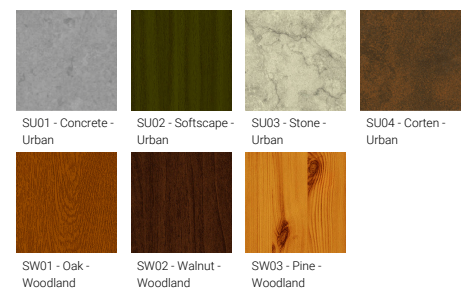

VANCOUVER 19 (VA-20141)

Product description

240x240 mm - 4070 mm - Decorative pattern type 3
(Optic) - 1 projector (Optic 2nd) IP66 - RGBW

microPrim™

Luminaire Structure

- Die-cast aluminium housing
- Extruded aluminium column
- Pre-treated before powder coating ensuring high corrosion resistance
- Single cable entry
- One IP68 connector supplied with 0.3 m of 5x1.5 sqmm outdoor cable
- Stainless steel fasteners in grade 304 with zinc flake coating (ZFC)
- Durable silicone rubber gasket
- High-efficiency polycarbonate lens
- Clear toughened glass
- Integral control gear
- Maximum wind load resistance is 160 km/h
- Surge protection 10kV
- VANCOUVER luminaires with projectors on top and colder than 3000K CCT do not meet the IDA certification requirements

Optic

Product colour

Special finishes upon request

VANCOUVER 19 (VA-20141)

Technical information

Material	Aluminium
Light source	7 LED & 7 LED (Projector)
Power	66 W
Lumen	1738 - 2392 lm
Efficacy	26 - 36 lm/W
Driver option	Integral control gear
Driver	Constant current (CC)
Input voltage	220-240 V 50/60 Hz
Optic	N, M, E

Optic value	18°, 30°, 34°x21°
Optic (2nd)	N, M, E
Optic (2nd) value	21°, 35°, 48°x26°
CCT / CRI	RGBW30, RGBW40
Bug	B1-U0-G0
Dimming type	DMX, DMX/RDM
Product colours	Black, Dark Grey, White, Matt Silver, Bronze, Concrete - Urban, Softscape - Urban, Stone - Urban, Corten - Urban, Oak - Woodland, Walnut - Woodland, Pine - Woodland
Weight	58.5 kg
Operating temperature	-20 °C to 40 °C