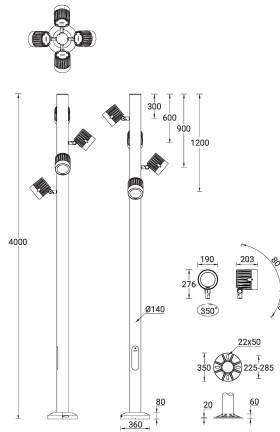

ODESSA 22 (OD-21077)

Technical information

Material	Aluminium
Light source	4 x 7 LED
Power	180 W
Lumen	17160 - 18428 lm
Efficacy	95 - 102 lm/W
Driver option	Integral control gear
Driver	Constant current (CC)
Input voltage	220-240 V 50/60 Hz
Optic	VN
Optic value	8°

CCT / CRI	2700K CRI80, 3000K CRI80, 4000K CRI80
Bug	B3-U0-G0
ULR	<1%
ULOR	<1%
CIE flux code n°3	100
Dimming type	On/Off, 1-10V, DALI
Product colours	Black, Dark Grey, White, Matt Silver, Bronze, Concrete - Urban, Softscape - Urban, Stone - Urban, Corten - Urban, Oak - Woodland, Walnut - Woodland, Pine - Woodland
Weight	40.5 kg
Operating temperature	-20 °C to 40 °C
EPA (m2)	0.700

Cable	One cable gland supplied with 2 m of 3x1.0 sqmm outdoor cable
Through wiring	Single cable entry
Lens / Reflector / Optic	High-efficiency PMMA lens, Clear toughened glass
MacAdam Ellipse	3 SDCM
Lifetime L90B10 (hours)	> 109,000
Lifetime L80B10 (hours)	> 109,000
Lifetime L80B50 (hours)	> 109,000
Variants (On/Off, 1-10V, DALI)	Compatible with EN/ IEC 60598-2-22: Suitable for emergency installations as central supply, non-maintained (Z0)

OD-21077