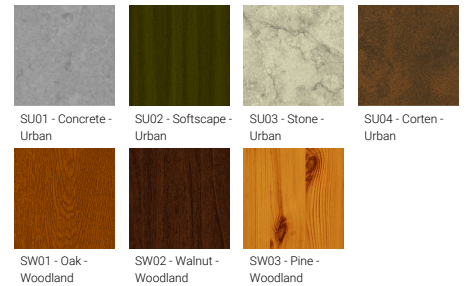

Optic

VN

Product colour

Special finishes upon request

ODESSA 22 (OD-21077)

Technical information

Material	Aluminium
Light source	4 x 7 LED
Power	180 W
Lumen	17160 - 18428 lm
Efficacy	95 - 102 lm/W
Driver option	Integral control gear
Driver	Constant current (CC)
Input voltage	220-240 V 50/60 Hz
Optic	VN
Optic value	8°

CCT / CRI	2700K CRI80, 3000K CRI80, 4000K CRI80
Bug	B3-U0-G0
ULR	<1%
ULOR	<1%
CIE flux code n°3	100
Dimming type	On/Off, 1-10V, DALI
Product colours	Black, Dark Grey, White, Matt Silver, Bronze, Concrete - Urban, Softscape - Urban, Stone - Urban, Corten - Urban, Oak - Woodland, Walnut - Woodland, Pine - Woodland
Weight	40.5 kg
Operating temperature	-20 °C to 40 °C
EPA (m2)	0.700