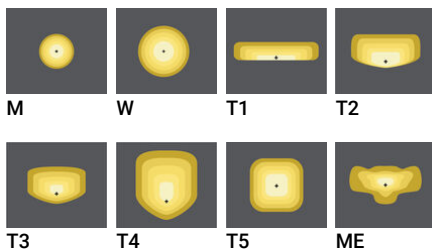

Optic

Product colour

Special finishes upon request

BILLUND 6 (BIU-90027)

Technical information

Material	Aluminium
Light source	96 LED
Power	214 W
Lumen	21250 - 25101 lm
Efficacy	99 - 117 lm/W
Driver option	Integral control gear
Driver	Constant current (CC)
Input voltage	220-240 V 50/60 Hz

Optic	M, W, T1, T2, T3, T4, T5, ME 23°, 50°, 145°x70°, 141°x51°, 142°x75°, 101°x78°, 105°, 138°x40°
Optic value	
CCT / CRI	2700K CRI80, 3000K CRI80, 4000K CRI80
Bug	B3-U0-G3, B3-U0-G4, B3-U0-G5, B3-U0-G6, B3-U0-G7, B3-U0-G8, B3-U0-G9, B4-U0-G1, B4-U0-G4, B5-U0-G1
ULR	<1%
ULOR	0, <1%
CIE flux code n°3	95, 96, 97, 99
Dimming type	On/Off, 1-10V, DALI, CLO with DALI, CLO with Night dimming 1, CLO with Night dimming 2

Product colours	Black, Dark Grey, White, Matt Silver, Bronze, Concrete - Urban, Softscape - Urban, Stone - Urban, Corten - Urban, Oak - Woodland, Walnut - Woodland, Pine - Woodland
Weight	15.1 kg
Operating temperature	-20 °C to 40 °C
EPA (m2)	0.087
Cable	One IP68 connector supplied with 0.3 m of 3x1.0 sqmm outdoor cable
Through wiring	Single cable entry
Lens / Reflector / Optic	Clear toughened glass, High- efficiency polycarbonate lens
Variants (On/Off, 1-10V, DALI, CLO with DALI, CLO with Night dimming 1, CLO with Night dimming 2)	Compatible with EN/ IEC 60598-2-22: Suitable for emergency installations as central supply, non-maintained (Z0)