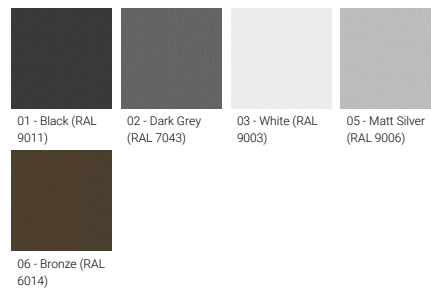

Optic

Product colour

Special finishes upon request

BILLUND 6 (BIU-90027)

Technical information

Material	Aluminium
Light source	96 LED
Power	214 W
Lumen	21250 - 25101 lm
Efficacy	99 - 117 lm/W
Driver option	Integral control gear
Driver	Constant current (CC)
Input voltage	220-240 V 50/60 Hz