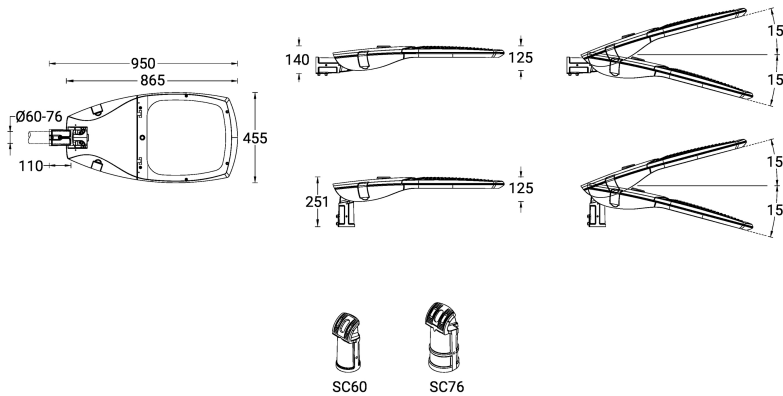

BILLUND 6 (BIU-90027)

Technical information

Material	Aluminium
Light source	96 LED
Power	214 W
Lumen	21250 - 25101 lm
Efficacy	99 - 117 lm/W
Driver option	Integral control gear
Driver	Constant current (CC)
Input voltage	220-240 V 50/60 Hz

Optic	M, W, T1, T2, T3, T4, T5, ME 23°, 50°, 145°x70°, 141°x51°, 142°x75°, 101°x78°, 105°, 138°x40°
Optic value	
CCT / CRI	2700K CRI80, 3000K CRI80, 4000K CRI80
Bug	B3-U0-G3, B3-U0-G4, B3-U0-G5, B3-U0-G6, B3-U0-G7, B3-U0-G8, B3-U0-G9, B4-U0-G1, B4-U0-G4, B5-U0-G1
ULR	<1%
ULOR	0, <1%
CIE flux code n°3	95, 96, 97, 99
Dimming type	On/Off, 1-10V, DALI, CLO with DALI, CLO with Night dimming 1, CLO with Night dimming 2

Product colours	Black, Dark Grey, White, Matt Silver, Bronze, Concrete - Urban, Softscape - Urban, Stone - Urban, Corten - Urban, Oak - Woodland, Walnut - Woodland, Pine - Woodland
Weight	15.1 kg
Operating temperature	-20 °C to 40 °C
EPA (m2)	0.087
Cable	One IP68 connector supplied with 0.3 m of 3x1.0 sqmm outdoor cable
Through wiring	Single cable entry
Lens / Reflector / Optic	Clear toughened glass, High- efficiency polycarbonate lens
Variants (On/Off, 1-10V, DALI, CLO with DALI, CLO with Night dimming 1, CLO with Night dimming 2)	Compatible with EN/ IEC 60598-2-22: Suitable for emergency installations as central supply, non-maintained (Z0)

BIU-90027