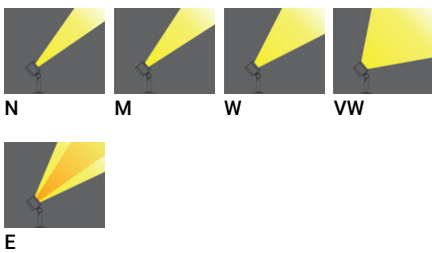

**LADOR 47 (LD-50251) (Version 1)**

**Product description**

Bracket mounted - With remote driver IP-rated - Constant voltage (CV) 24 V - 82x82 mm - Class III - RGBW

microPrim™

**Luminaire Structure**

- Die-cast aluminium housing
- Pre-treated before powder coating ensuring high corrosion resistance
- Thermal heat dissipation body
- Adjustable: Tilt 80° (Up) & 40° (Down), Rotation 350°
- Single cable entry
- Stainless steel fasteners in grade 304 with zinc flake coating (ZFC)
- Durable silicone rubber gasket
- High-efficiency PMMA lens
- Clear toughened glass
- Remote driver (included)

**Optic**

**Product colour**

**Special finishes upon request**

**LADOR 47** (LD-50251) (Version 1)

**Technical information**

<b>Material</b>	Aluminium
<b>Light source</b>	4 LED
<b>Power</b>	10 W
<b>Lumen</b>	406 - 520 lm
<b>Efficacy</b>	41 - 52 lm/W
<b>Driver option</b>	Remote driver (included)
<b>Driver</b>	Constant voltage (CV)
<b>Input voltage</b>	24 VDC

<b>Optic</b>	N, M, W, VW, E
<b>Optic value</b>	8°, 17°, 26°, 65°, 43°x11°
<b>CCT / CRI</b>	RGBW30, RGBW40
<b>Bug</b>	B1-U0-G0
<b>ULR</b>	<1%
<b>ULOR</b>	<1%
<b>CIE flux code n°3</b>	100
<b>Dimming type</b>	DMX, DMX/RDM

<b>Product colours</b>	Black, Dark Grey, White, Matt Silver, Bronze, Concrete - Urban, Softscape - Urban, Stone - Urban, Corten - Urban, Oak - Woodland, Walnut - Woodland, Pine - Woodland
<b>Weight</b>	2.0 kg
<b>Operating temperature</b>	-20 °C to 40 °C
<b>EPA (m2)</b>	0.054
<b>Through wiring</b>	Single cable entry
<b>Lens / Reflector / Optic</b>	High-efficiency PMMA lens, Clear toughened glass
<b>Variants (DMX/RDM)</b>	Compatible with EN/ IEC 60598-2-22: Suitable for emergency installations as central supply, non-maintained (Z0)