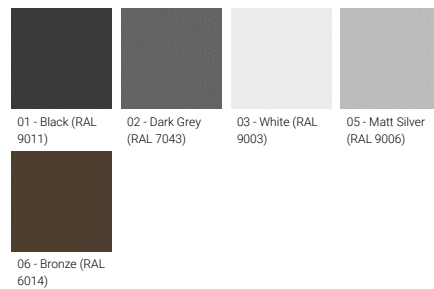

**Optic**

**Product colour**

**Special finishes upon request**

**LADOR 47** (LD-50251) (Version 1)

**Technical information**

<b>Material</b>	Aluminium
<b>Light source</b>	4 LED
<b>Power</b>	10 W
<b>Lumen</b>	406 - 520 lm
<b>Efficacy</b>	41 - 52 lm/W
<b>Driver option</b>	Remote driver (included)
<b>Driver</b>	Constant voltage (CV)
<b>Input voltage</b>	24 VDC