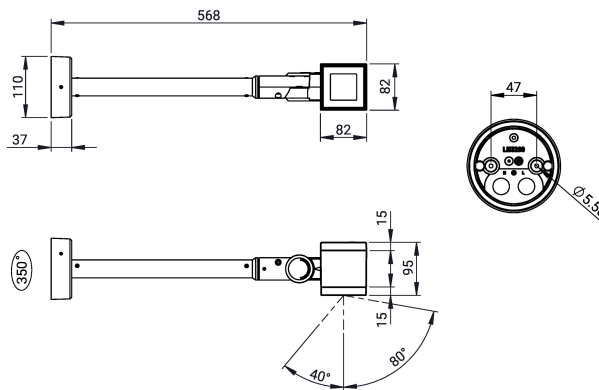

LADOR 47 (LD-50251) (Version 1)

Technical information

Material	Aluminium
Light source	4 LED
Power	10 W
Lumen	406 - 520 lm
Efficacy	41 - 52 lm/W
Driver option	Remote driver (included)
Driver	Constant voltage (CV)
Input voltage	24 VDC

Optic	N, M, W, VW, E
Optic value	8°, 17°, 26°, 65°, 43°x11°
CCT / CRI	RGBW30, RGBW40
Bug	B1-U0-G0
ULR	<1%
ULOR	<1%
CIE flux code n°3	100
Dimming type	DMX, DMX/RDM

Product colours	Black, Dark Grey, White, Matt Silver, Bronze, Concrete - Urban, Softscape - Urban, Stone - Urban, Corten - Urban, Oak - Woodland, Walnut - Woodland, Pine - Woodland
Weight	2.0 kg
Operating temperature	-20 °C to 40 °C
EPA (m2)	0.054
Through wiring	Single cable entry
Lens / Reflector / Optic	High-efficiency PMMA lens, Clear toughened glass
Variants (DMX/RDM)	Compatible with EN/ IEC 60598-2-22: Suitable for emergency installations as central supply, non-maintained (Z0)

LD-50251