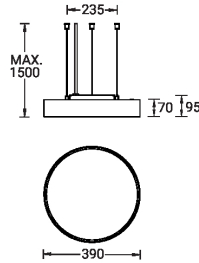

MALMO 4 (MAL-90011)

Technical information

Material	Aluminium
Light source	276 LED
Power	26 W
Lumen	2514 - 3006 lm
Efficacy	84 - 100 lm/W
Driver option	Integral control gear
Driver	Constant current (CC)

Input voltage	220-240 V 50/60 Hz
Optic	O, P
Optic value	107°, 94°
CCT / CRI	3000K CRI80, 4000K CRI80
Bug	B1-U0-G1
ULR	0%
ULOR	0%

CIE flux code n°3	96, 98
Dimming type	On/Off, 1-10V, DALI
Product colours	Black, White, Matt Silver, Concrete - Urban, Softscape - Urban, Stone - Urban, Corten - Urban, Oak - Woodland, Walnut - Woodland, Pine - Woodland
Weight	2.6 kg
Operating temperature	-20 °C to 40 °C
Variants (1-10V, DALI)	Compatible with EN/ IEC 60598-2-22: Suitable for emergency installations as central supply, non-maintained (Z0)

MAL-90011