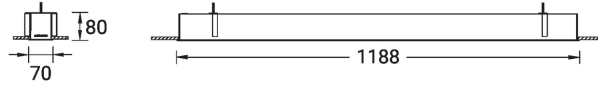

NYBRO 2 (NYB-80127)

Technical information

Material	Aluminium
Light source	192 LED
Power	42 W
Lumen	2000 lm
Efficacy	83 lm/W
Driver option	Integral control gear
Driver	Constant current (CC)

Input voltage	220-240 V 50/60 Hz
Optic	O, P
CCT / CRI	RGBW40
Bug	B1-U0-G0
ULR	0%
ULOR	0%
CIE flux code n°3	96, 98

Dimming type	DMX, DMX/RDM
Product colours	Black, White, Matt Silver, Concrete - Urban, Softscape - Urban, Stone - Urban, Corten - Urban, Oak - Woodland, Walnut - Woodland, Pine - Woodland
Weight	3.9 kg
Operating temperature	-20 °C to 40 °C
Variants (DMX/RDM)	Compatible with EN/ IEC 60598-2-22: Suitable for emergency installations as central supply, non-maintained (Z0)

NYB-80127