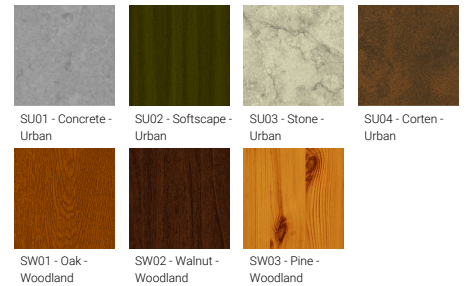

Optic

VN

Product colour

Special finishes upon request

ODESSA 22 (OD-21073)

Technical information

Material	Aluminium
Light source	4 x 7 LED
Power	240 W
Lumen	21804 - 23416 lm
Efficacy	88 - 94 lm/W
Driver option	Integral control gear
Driver	Constant current (CC)
Input voltage	220-240 V 50/60 Hz
Optic	VN
Optic value	8°

CCT / CRI	2700K CRI80, 3000K CRI80, 4000K CRI80
Bug	B4-U0-G0
ULR	<1%
ULOR	<1%
CIE flux code n°3	100
Dimming type	On/Off, 1-10V, DALI
Product colours	Black, Dark Grey, White, Matt Silver, Bronze, Concrete - Urban, Softscape - Urban, Stone - Urban, Corten - Urban, Oak - Woodland, Walnut - Woodland, Pine - Woodland
Weight	55.5 kg
Operating temperature	-20 °C to 40 °C
EPA (m2)	1.260