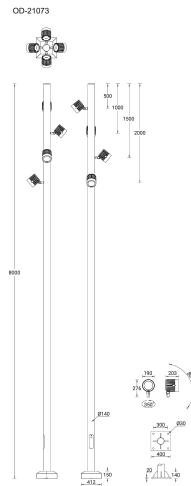

ODESSA 22 (OD-21073)

Product description

Large - Supplied with specific 8 m cylindrical, straight galvanised steel pole: SPD180140-OD

microPrim™

Luminaire Structure

- Die-cast aluminium housing
- Pre-treated before powder coating ensuring high corrosion resistance
- Single cable entry
- One cable gland supplied with 2 m of 3x1.0 sqmm outdoor cable
- Stainless steel fasteners in grade 304 with zinc flake coating (ZFC)
- Durable silicone rubber gasket
- High-efficiency PMMA lens
- Clear toughened glass
- Integral control gear
- Maximum wind load resistance is 160 km/h

Optic

VN

Product colour

Special finishes upon request

ODESSA 22 (OD-21073)

Technical information

Material	Aluminium
Light source	4 x 7 LED
Power	240 W
Lumen	21804 - 23416 lm
Efficacy	88 - 94 lm/W
Driver option	Integral control gear
Driver	Constant current (CC)
Input voltage	220-240 V 50/60 Hz
Optic	VN
Optic value	8°

Cable	One cable gland supplied with 2 m of 3x1.0 sqmm outdoor cable
Through wiring	Single cable entry
Lens / Reflector / Optic	High-efficiency PMMA lens, Clear toughened glass
MacAdam Ellipse	3 SDCM
Lifetime L90B10 (hours)	> 109,000
Lifetime L80B10 (hours)	> 109,000
Lifetime L80B50 (hours)	> 109,000
Variants (On/Off, 1-10V, DALI)	Compatible with EN/ IEC 60598-2-22: Suitable for emergency installations as central supply, non-maintained (Z0)

Pole (required)

8 m - Cylindrical, straight
galvanised steel pole for
ODESSA
SPD180140-OD
