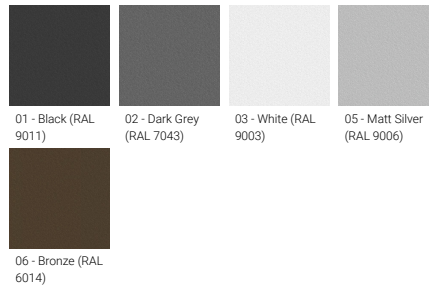

Optic

VN

Product colour

Special finishes upon request

ODESSA 22 (OD-21073)

Technical information

Material	Aluminium
Light source	4 x 7 LED
Power	240 W
Lumen	21804 - 23416 lm
Efficacy	88 - 94 lm/W
Driver option	Integral control gear
Driver	Constant current (CC)
Input voltage	220-240 V 50/60 Hz
Optic	VN
Optic value	8°

CCT / CRI	2700K CRI80, 3000K CRI80, 4000K CRI80
Bug	B4-U0-G0
ULR	<1%
ULOR	<1%
CIE flux code n°3	100
Dimming type	On/Off, 1-10V, DALI
Product colours	Black, Dark Grey, White, Matt Silver, Bronze, Concrete - Urban, Softscape - Urban, Stone - Urban, Corten - Urban, Oak - Woodland, Walnut - Woodland, Pine - Woodland
Weight	55.5 kg
Operating temperature	-20 °C to 40 °C
EPA (m2)	1.260