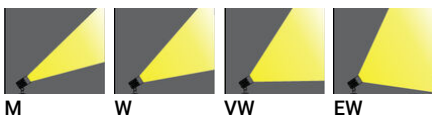

**ODESSA 5 (OD-50071) (Version 2)**

**Product description**

Small - IP65

microPrim™

**Luminaire Structure**

- Die-cast aluminium housing
- Pre-treated before powder coating ensuring high corrosion resistance
- Adjustable: Tilt 80° (Up) & 40° (Down), Rotation 350°
- Single cable entry
- Stainless steel fasteners in grade 304 with zinc flake coating (ZFC)
- Durable silicone rubber gasket
- High-efficiency optical reflector
- Clear toughened glass
- Integral control gear

**Optic**

**Product colour**

**Special finishes upon request**

**Technical information**

<b>Material</b>	Aluminium
<b>Light source</b>	1 COB
<b>Power</b>	20 W
<b>Lumen</b>	1457 - 1622 lm
<b>Efficacy</b>	73 - 81 lm/W
<b>Driver option</b>	Integral control gear
<b>Driver</b>	Constant current (CC)
<b>Input voltage</b>	220-240 V 50/60 Hz
<b>Optic</b>	M, W, VW, EW