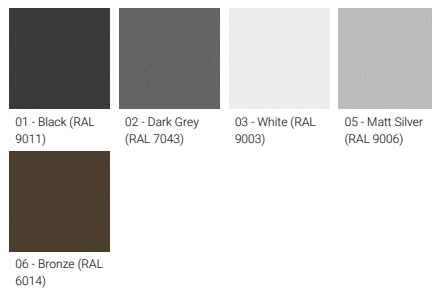

Product colour