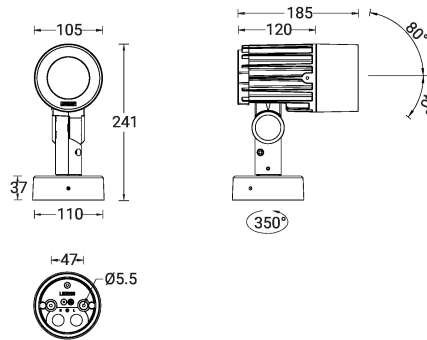

Technical information

Material	Aluminium
Light source	1 COB
Power	20 W
Lumen	1457 - 1622 lm
Efficacy	73 - 81 lm/W
Driver option	Integral control gear
Driver	Constant current (CC)
Input voltage	220-240 V 50/60 Hz
Optic	M, W, VW, EW

Optic value	28°, 35°, 46°, 75°
CCT / CRI	2700K CRI80, 3000K CRI80, 4000K CRI80
Bug	B1-U0-G0, B2-U0-G0
ULR	<1%
ULOR	<1%
CIE flux code n°3	100
Dimming type	On/Off, 1-10V, DALI

Product colours
Black, Dark Grey, White, Matt Silver, Bronze, Concrete - Urban, Softscape - Urban, Stone - Urban, Corten - Urban, Oak - Woodland, Walnut - Woodland, Pine - Woodland

Weight	2.8 kg

Operating temperature	-20 °C to 40 °C
EPA (m2)	0.056
Through wiring	Single cable entry
Lens / Reflector / Optic	High-efficiency optical reflector, Clear toughened glass
MacAdam Ellipse	3 SDCM
Lifetime L90B10 (hours)	> 61,000

Variants (On/Off, 1-10V, DALI)
Compatible with EN/ IEC 60598-2-22: Suitable for emergency installations as central supply, non-maintained (Z0)

OD-50071