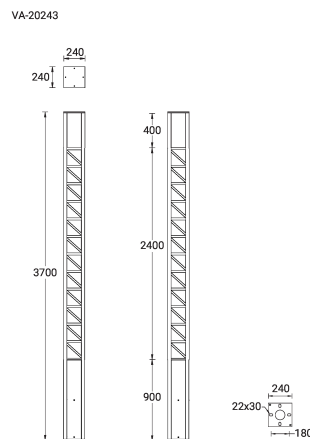

VANCOUVER 54 (VA-20243-LC)

Product description

3700 mm - Decorative pattern type 3 - LIGHTCONNECT™

Luminaire Structure

- Die-cast aluminium housing
- Extruded aluminium column
- Pre-treated before powder coating ensuring high corrosion resistance
- Single cable entry
- One IP68 connector supplied with 0.3 m of 3x1.0 sqmm outdoor cable
- Stainless steel fasteners in grade 304 with zinc flake coating (ZFC)
- Durable silicone rubber gasket
- High-efficiency optical reflector
- Clear toughened glass
- Integral control gear
- Maximum wind load resistance is 160 km/h
- Surge protection 10kV
- VANCOUVER luminaires with projectors on top and colder than 3000K CCT do not meet the IDA certification requirements

Optic

G

Product colour

Special finishes upon request

VANCOUVER 54 (VA-20243-LC)

Technical information

Material	Aluminium
Light source	1 COB
Power	40 W
Lumen	2586 - 2781 lm
Efficacy	65 - 70 lm/W
Driver option	Integral control gear
Driver	Constant current (CC)
Input voltage	220-240 V 50/60 Hz

Optic	G
Optic value	134°
CCT / CRI	3000K CRI80, 4000K CRI80
Dimming type	On/Off, 1-10V, DALI
Product colours	Black, Dark Grey, White, Matt Silver, Bronze, Concrete - Urban, Softscape - Urban, Stone - Urban, Corten - Urban, Oak - Woodland, Walnut - Woodland, Pine - Woodland
Weight	54.3 kg
Operating temperature	-20 °C to 40 °C
EPA (m2)	0.888

Cable	One IP68 connector supplied with 0.3 m of 3x1.0 sqmm outdoor cable
Through wiring	Single cable entry
Lens / Reflector / Optic	High-efficiency optical reflector, Clear toughened glass
MacAdam Ellipse	3 SDCM
Lifetime L90B10 (hours)	> 50,700
Lifetime L80B10 (hours)	> 63,500
Lifetime L80B50 (hours)	> 63,500
Variants (1-10V, DALI)	Compatible with EN/ IEC 60598-2-22: Suitable for emergency installations as central supply, non-maintained (Z0)