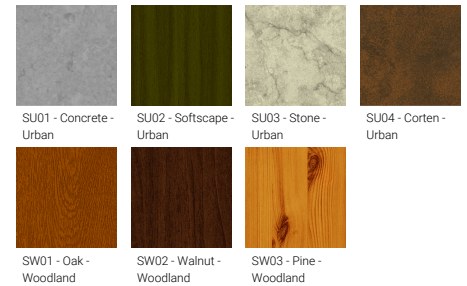

Optic

G

Product colour

Special finishes upon request

VANCOUVER 54 (VA-20243-LC)

Technical information

Material	Aluminium
Light source	1 COB
Power	40 W
Lumen	2586 - 2781 lm
Efficacy	65 - 70 lm/W
Driver option	Integral control gear
Driver	Constant current (CC)
Input voltage	220-240 V 50/60 Hz

Optic	G
Optic value	134°
CCT / CRI	3000K CRI80, 4000K CRI80
Dimming type	On/Off, 1-10V, DALI
Product colours	Black, Dark Grey, White, Matt Silver, Bronze, Concrete - Urban, Softscape - Urban, Stone - Urban, Corten - Urban, Oak - Woodland, Walnut - Woodland, Pine - Woodland
Weight	54.3 kg
Operating temperature	-20 °C to 40 °C
EPA (m2)	0.888