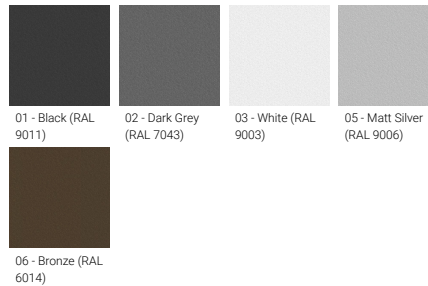

VANCOUVER 54 (VA-20243-LC)

Product description

3700 mm - Decorative pattern type 3 - LIGHTCONNECT™

Luminaire Structure

- Die-cast aluminium housing
- Extruded aluminium column
- Pre-treated before powder coating ensuring high corrosion resistance
- Single cable entry
- One IP68 connector supplied with 0.3 m of 3x1.0 sqmm outdoor cable
- Stainless steel fasteners in grade 304 with zinc flake coating (ZFC)
- Durable silicone rubber gasket
- High-efficiency optical reflector
- Clear toughened glass
- Integral control gear
- Maximum wind load resistance is 160 km/h
- Surge protection 10kV
- VANCOUVER luminaires with projectors on top and colder than 3000K CCT do not meet the IDA certification requirements

Optic

G

Product colour

Special finishes upon request

VANCOUVER 54 (VA-20243-LC)

Technical information

Material	Aluminium
Light source	1 COB
Power	40 W
Lumen	2586 - 2781 lm
Efficacy	65 - 70 lm/W
Driver option	Integral control gear
Driver	Constant current (CC)
Input voltage	220-240 V 50/60 Hz

Optic	G
Optic value	134°
CCT / CRI	3000K CRI80, 4000K CRI80
Dimming type	On/Off, 1-10V, DALI
Product colours	Black, Dark Grey, White, Matt Silver, Bronze, Concrete - Urban, Softscape - Urban, Stone - Urban, Corten - Urban, Oak - Woodland, Walnut - Woodland, Pine - Woodland
Weight	54.3 kg
Operating temperature	-20 °C to 40 °C
EPA (m2)	0.888