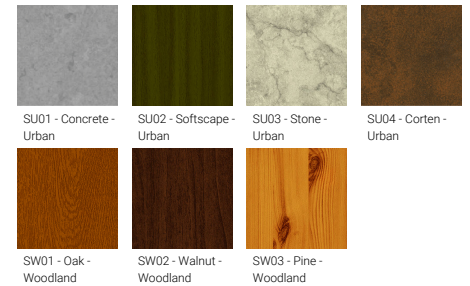

**Optic**

G

**Product colour**

**Special finishes upon request**

**MARVEL 1 (MAV-20004)**

**Technical information**

<b>Material</b>	Aluminium
<b>Light source</b>	18 LED
<b>Power</b>	23 W
<b>Lumen</b>	2164 - 2278 lm
<b>Efficacy</b>	94 - 99 lm/W
<b>Driver option</b>	Integral control gear
<b>Driver</b>	Constant current (CC)
<b>Input voltage</b>	220-240 V 50/60 Hz