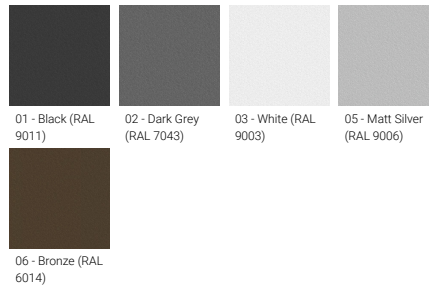

**MARVEL 1 (MAV-20004)**

**Product description**

Ø70 mm - Supplied with specific 2.5 m cylindrical, straight aluminium pole: APD125070-MARVEL - Optic 270°

microPrim™

**Luminaire Structure**

- Die-cast aluminium housing
- Extruded aluminium column
- Pre-treated before powder coating ensuring high corrosion resistance
- Single cable entry
- One IP68 connector supplied with 0.2 m of 3x1.0 sqmm outdoor cable
- Stainless steel fasteners in grade 304 with zinc flake coating (ZFC)
- Durable silicone rubber gasket
- High-efficiency PMMA lens
- Clear toughened glass
- Integral control gear

**Optic**

G

**Product colour**

**Special finishes upon request**

**MARVEL 1 (MAV-20004)**

**Technical information**

<b>Material</b>	Aluminium
<b>Light source</b>	18 LED
<b>Power</b>	23 W
<b>Lumen</b>	2164 - 2278 lm
<b>Efficacy</b>	94 - 99 lm/W
<b>Driver option</b>	Integral control gear
<b>Driver</b>	Constant current (CC)
<b>Input voltage</b>	220-240 V 50/60 Hz