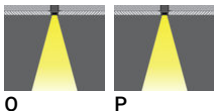

**NYBRO 4 (NYB-80344)**

**Product description**

Down - 60x80 mm - 1754 mm - Trimless - Integrated sensor

microPrim™

**Luminaire Structure**

- Die-cast aluminium end-caps and extruded aluminium profile with powder coating
- Passive thermal management
- Stainless steel fasteners in grade 304 with zinc flake coating (ZFC)
- PMMA diffuser with Opal (UGR <19) and micro prismatic (UGR <13) options for better glare control

- Integral control gear
- Stainless steel brackets and screws for mounting
- Down light distribution only
- Wireless control available through Bluetooth connection

- Daylight and occupancy sensor options
- Emergency module (1 or 3 hours) is available upon request with 3 options (BASIC, SELF-TEST, PRO-DALI)

**Optic**

**Product colour**

01 - Black (RAL 9011)    03 - White (RAL 9003)    05 - Matt Silver (RAL 9006)

**Special finishes upon request**

SU01 - Concrete - Urban    SU02 - Softscape - Urban    SU03 - Stone - Urban    SU04 - Corten - Urban