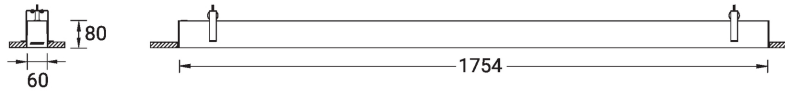

NYBRO 4 (NYB-80344)

Technical information

Material	Aluminium
Light source	204 LED
Power	53 W
Lumen	6100 lm
Efficacy	115 lm/W
Driver option	Integral control gear
Driver	Constant current (CC)

Input voltage	220-240 V 50/60 Hz
Optic	O, P
Optic value	Opal, Micro-prismatic
CCT / CRI	3000K CRI80, 4000K CRI80
Dimming type	DALI
Product colours	Black, White, Matt Silver, Concrete - Urban, Softscape - Urban, Stone - Urban, Corten - Urban, Oak - Woodland, Walnut - Woodland, Pine - Woodland
Weight	5.5 kg

Operating temperature	-20 °C to 40 °C
MacAdam Ellipse	3 SDCM
Lifetime L90B10 (hours)	> 23,000
Lifetime L80B10 (hours)	> 45,000
Lifetime L80B50 (hours)	> 50,000
Variants (DALI)	Compatible with EN/ IEC 60598-2-22: Suitable for emergency installations as central supply, non- maintained (Z0)

NYB-80344