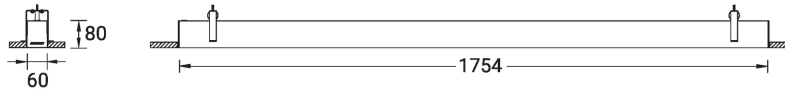

NYBRO 4 (NYB-80345)

Technical information

Material	Aluminium	Input voltage	220-240 V 50/60 Hz	MacAdam Ellipse	3 SDCM
Light source	216 LED	Optic	O, P	Lifetime L90B10 (hours)	> 23,000
Power	55 W	CCT / CRI	TW (2700K - 6500K)	Lifetime L80B10 (hours)	> 45,000
Lumen	4480 lm	Dimming type	DALI	Lifetime L80B50 (hours)	> 50,000
Efficacy	71 lm/W	Product colours	Black, White, Matt Silver, Concrete - Urban, Softscape - Urban, Stone - Urban, Corten - Urban, Oak - Woodland, Walnut - Woodland, Pine - Woodland	Variants (DALI)	Compatible with EN/ IEC 60598-2-22: Suitable for emergency installations as central supply, non-maintained (Z0)
Driver option	Integral control gear				
Driver	Constant current (CC)				
		Weight	5.8 kg		
		Operating temperature	-20 °C to 40 °C		

NYB-80345