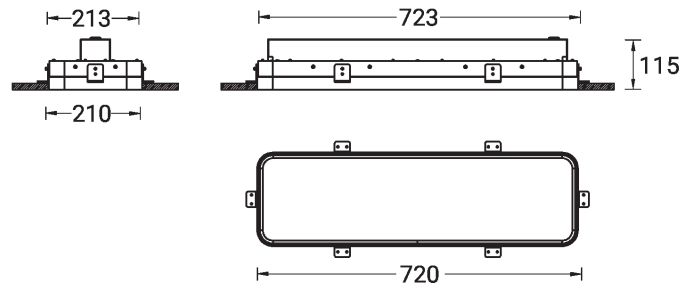

PITTSFIELD 2 (PIT-80102)

Technical information

Material	Aluminium	Input voltage	220-240 V 50/60 Hz	Operating temperature	-20 °C to 40 °C
Light source	288 LED	Optic	O, P	MacAdam Ellipse	3 SDCM
Power	32 W	Optic value	Opal, Micro-prismatic	Lifetime L90B10 (hours)	> 23,000
Lumen	3306 - 3771 lm	CCT / CRI	3000K CRI80, 4000K CRI80	Lifetime L80B10 (hours)	> 45,000
Efficacy	103 - 118 lm/W	Dimming type	On/Off, 1-10V, DALI	Lifetime L80B50 (hours)	> 50,000
Driver option	Integral control gear	Product colours	Black, White, Matt Silver, Concrete - Urban, Softscape - Urban, Stone - Urban, Corten - Urban, Oak - Woodland, Walnut - Woodland, Pine - Woodland	Variants (1-10V, DALI)	Compatible with EN/ IEC 60598-2-22: Suitable for emergency installations as central supply, non-maintained (Z0)
Driver	Constant current (CC)				
		Weight	3.6 kg		

PIT-80102