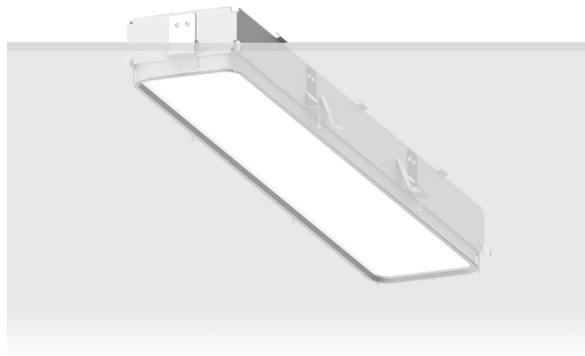

PITTSFIELD 2 (PIT-80102)

Product description

Down - Trimless - 720 mm

microPrim™

Luminaire Structure

- Extruded aluminium bended profile with powder coating
- Passive thermal management
- Stainless steel fasteners in grade 304 with zinc flake coating (ZFC)
- PMMA diffuser with Opal (UGR <19) and micro prismatic (UGR <13) options for better glare control

- Integral control gear
- Stainless steel brackets and screws for mounting
- Down light distribution only
- Wireless control available through Bluetooth connection

- Daylight and occupancy sensor options
- Emergency module (1 or 3 hours) is available upon request with 3 options (BASIC, SELF-TEST, PRO-DALI)

Optic

Product colour

01 - Black (RAL 9011) 03 - White (RAL 9003) 05 - Matt Silver (RAL 9006)

Special finishes upon request

SU01 - Concrete - Urban SU02 - Softscape - Urban SU03 - Stone - Urban SU04 - Corten - Urban