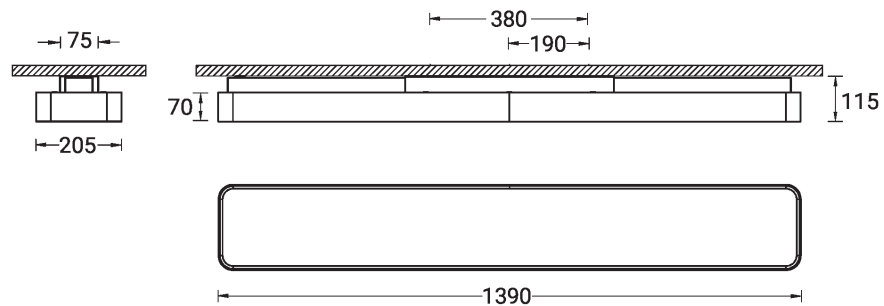

PITTSFIELD 3 (PIT-80222)

Technical information

Material	Aluminium	Input voltage	220-240 V 50/60 Hz	Operating temperature	-20 °C to 40 °C
Light source	576 LED	Optic	O, P	MacAdam Ellipse	3 SDCM
Power	49 W	Optic value	Opal, Micro-prismatic	Lifetime L90B10 (hours)	> 23,000
Lumen	5020 - 6044 lm	CCT / CRI	3000K CRI80, 4000K CRI80	Lifetime L80B10 (hours)	> 45,000
Efficacy	102 - 123 lm/W	Dimming type	On/Off, 1-10V, DALI	Lifetime L80B50 (hours)	> 50,000
Driver option	Integral control gear	Product colours	Black, White, Matt Silver, Concrete - Urban, Softscape - Urban, Stone - Urban, Corten - Urban, Oak - Woodland, Walnut - Woodland, Pine - Woodland	Variants (On/Off, 1-10V, DALI)	Compatible with EN/ IEC 60598-2-22: Suitable for emergency installations as central supply, non-maintained (Z0)
Driver	Constant current (CC)				
		Weight	6.8 kg		

PIT-80222