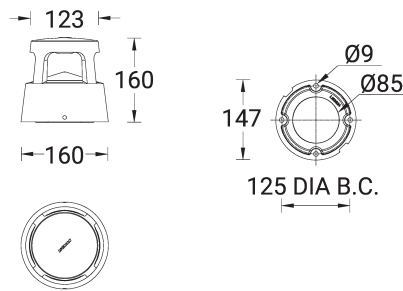

VERANDA 5 (VR-70302)

Technical information

Material	Aluminium
Light source	1 COB
Power	16 W
Lumen	717 - 771 lm
Efficacy	45 - 48 lm/W
Driver option	Integral control gear
Driver	Constant current (CC)
Input voltage	220-240 V 50/60 Hz

Optic	G
Optic value	180°
CCT / CRI	3000K CRI80, 4000K CRI80
Bug	B0-U3-G1
ULR	22%
ULOR	22%
CIE flux code n°3	80
Dimming type	On/Off, 1-10V, DALI

Product colours	Black, Dark Grey, White, Matt Silver, Bronze, Concrete - Urban, Softscape - Urban, Stone - Urban, Corten - Urban, Oak - Woodland, Walnut - Woodland, Pine - Woodland
Weight	1.7 kg
Operating temperature	-20 °C to 40 °C
Cable	One IP68 connector supplied with 0.2 m of 3x1.0 sqmm outdoor cable
Through wiring	Single cable entry
Lens / Reflector / Optic	High-efficiency polycarbonate lens
MacAdam Ellipse	3 SDCM
Lifetime L90B10 (hours)	> 61,000

VR-70302