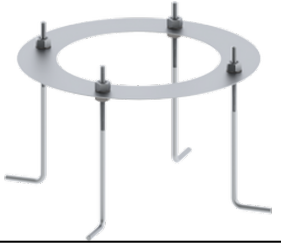

VERANDA 5 (VR-70302)

Product description

Small

microPrim™

Luminaire Structure

- Die-cast aluminium housing
- Pre-treated before powder coating ensuring high corrosion resistance
- Single cable entry
- One IP68 connector supplied with 0.2 m of 3x1.0 sqmm outdoor cable
- Stainless steel fasteners in grade 304 with zinc flake coating (ZFC)
- Durable silicone rubber gasket
- High-efficiency polycarbonate lens
- Integral control gear

Optic

G

Product colour

Special finishes upon request

VERANDA 5 (VR-70302)

Technical information

Material	Aluminium
Light source	1 COB
Power	16 W
Lumen	717 - 771 lm
Efficacy	45 - 48 lm/W
Driver option	Integral control gear
Driver	Constant current (CC)
Input voltage	220-240 V 50/60 Hz

Optic	G
Optic value	180°
CCT / CRI	3000K CRI80, 4000K CRI80
Bug	B0-U3-G1
ULR	22%
ULOR	22%
CIE flux code n°3	80
Dimming type	On/Off, 1-10V, DALI

Product colours	Black, Dark Grey, White, Matt Silver, Bronze, Concrete - Urban, Softscape - Urban, Stone - Urban, Corten - Urban, Oak - Woodland, Walnut - Woodland, Pine - Woodland
Weight	1.7 kg
Operating temperature	-20 °C to 40 °C
Cable	One IP68 connector supplied with 0.2 m of 3x1.0 sqmm outdoor cable
Through wiring	Single cable entry
Lens / Reflector / Optic	High-efficiency polycarbonate lens
MacAdam Ellipse	3 SDCM
Lifetime L90B10 (hours)	> 61,000

VR-70302

VERANDA 5 (VR-70302)**Accessory**

Anchor bolt
A70291

DALI Control System
Control-DALI