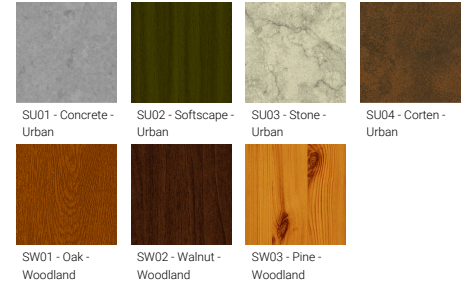

Optic

G

Product colour

Special finishes upon request

VERANDA 5 (VR-70302)

Technical information

Material	Aluminium
Light source	1 COB
Power	16 W
Lumen	717 - 771 lm
Efficacy	45 - 48 lm/W
Driver option	Integral control gear
Driver	Constant current (CC)
Input voltage	220-240 V 50/60 Hz

Optic	G
Optic value	180°
CCT / CRI	3000K CRI80, 4000K CRI80
Bug	B0-U3-G1
ULR	22%
ULOR	22%
CIE flux code n°3	80
Dimming type	On/Off, 1-10V, DALI

Product colours	Black, Dark Grey, White, Matt Silver, Bronze, Concrete - Urban, Softscape - Urban, Stone - Urban, Corten - Urban, Oak - Woodland, Walnut - Woodland, Pine - Woodland
Weight	1.7 kg
Operating temperature	-20 °C to 40 °C
Cable	One IP68 connector supplied with 0.2 m of 3x1.0 sqmm outdoor cable
Through wiring	Single cable entry
Lens / Reflector / Optic	High-efficiency polycarbonate lens
MacAdam Ellipse	3 SDCM
Lifetime L90B10 (hours)	> 61,000