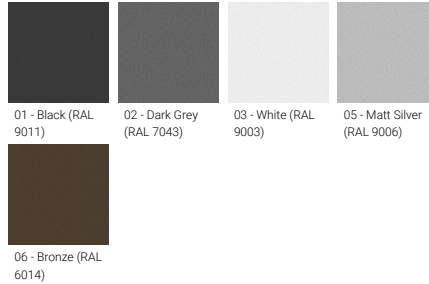

Optic

G

Product colour

Special finishes upon request

VERANDA 5 (VR-70302)

Technical information

Material	Aluminium
Light source	1 COB
Power	16 W
Lumen	717 - 771 lm
Efficacy	45 - 48 lm/W
Driver option	Integral control gear
Driver	Constant current (CC)
Input voltage	220-240 V 50/60 Hz

Optic	G
Optic value	180°
CCT / CRI	3000K CRI80, 4000K CRI80
Bug	B0-U3-G1
ULR	22%
ULOR	22%
CIE flux code n°3	80
Dimming type	On/Off, 1-10V, DALI

Product colours	Black, Dark Grey, White, Matt Silver, Bronze, Concrete - Urban, Softscape - Urban, Stone - Urban, Corten - Urban, Oak - Woodland, Walnut - Woodland, Pine - Woodland
Weight	1.7 kg
Operating temperature	-20 °C to 40 °C
Cable	One IP68 connector supplied with 0.2 m of 3x1.0 sqmm outdoor cable
Through wiring	Single cable entry
Lens / Reflector / Optic	High-efficiency polycarbonate lens
MacAdam Ellipse	3 SDCM
Lifetime L90B10 (hours)	> 61,000