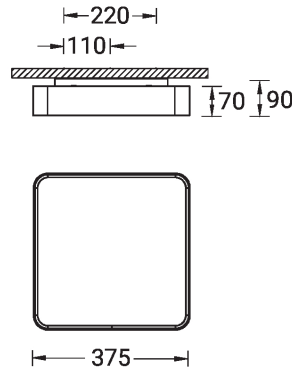

ARDEN 3 (ARD-80215)

Technical information

Material	Aluminium
Light source	1152 LED
Power	36 W
Lumen	1089 lm
Efficacy	30 lm/W
Driver option	Integral control gear
Driver	Constant current (CC)

Input voltage	220-240 V 50/60 Hz
Optic	O, P
Optic value	108°, 93°
CCT / CRI	RGBW40
Dimming type	DMX, DMX/RDM
Product colours	Black, White, Matt Silver, Concrete - Urban, Softscape - Urban, Stone - Urban, Corten - Urban, Oak - Woodland, Walnut - Woodland, Pine - Woodland
Weight	3.8 kg

Operating temperature	-20 °C to 40 °C
Lens / Reflector / Optic	PMMA diffuser with Opal (UGR <19) and micro prismatic (UGR <13) options for better glare control
MacAdam Ellipse	3 SDCM
Lifetime L90B10 (hours)	> 23,000
Lifetime L80B10 (hours)	> 45,000
Lifetime L80B50 (hours)	> 50,000
Variants (DMX/RDM)	Compatible with EN/ IEC 60598-2-22: Suitable for emergency installations as central supply, non-maintained (Z0)

ARD-80215