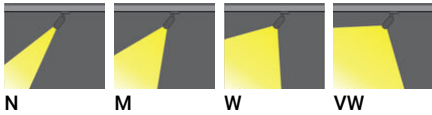

**BELIZE 1** (BEZ-80001)**Product description**

Ø55 - 231 mm

**Luminaire Structure**

- Extruded aluminium housing with powder coating
- Adjustable: Tilt 180°, Rotation 360°
- Stainless steel fasteners in grade 304 with zinc flake coating (ZFC)
- High-efficiency optical reflector or high-efficiency polycarbonate lens
- Integral control gear
- With 3-phase universal adapter

**Optic****Product colour**

**BELIZE 1 (BEZ-80001)**

**Technical information**

<b>Material</b>	Aluminium
<b>Light source</b>	1 COB
<b>Power</b>	12 W
<b>Lumen</b>	791 - 864 lm
<b>Efficacy</b>	66 - 72 lm/W
<b>Driver option</b>	Integral control gear