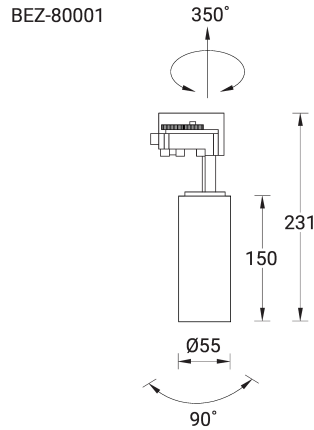

**BELIZE 1** (BEZ-80001)**Product description**

Ø55 - 231 mm

**Luminaire Structure**

- Extruded aluminium housing with powder coating
- Adjustable: Tilt 180°, Rotation 360°
- Stainless steel fasteners in grade 304 with zinc flake coating (ZFC)
- High-efficiency optical reflector or high-efficiency polycarbonate lens
- Integral control gear
- With 3-phase universal adapter

**Optic****Product colour**

**BELIZE 1 (BEZ-80001)**

**Technical information**

<b>Material</b>	Aluminium
<b>Light source</b>	1 COB
<b>Power</b>	12 W
<b>Lumen</b>	791 - 864 lm
<b>Efficacy</b>	66 - 72 lm/W
<b>Driver option</b>	Integral control gear

<b>Driver</b>	Constant current (CC)
<b>Input voltage</b>	220-240 V 50/60 Hz
<b>Optic</b>	N, M, W, VW
<b>Optic value</b>	20°, 34°, 46°, 54°
<b>CCT / CRI</b>	3000K CRI80, 4000K CRI80
<b>ULR</b>	<1%

<b>ULOR</b>	<1%
<b>Dimming type</b>	On/Off, DALI
<b>Product colours</b>	Black, White
<b>Weight</b>	0.3 kg
<b>Operating temperature</b>	-20 °C to 50 °C
<b>Lens / Reflector / Optic</b>	High-efficiency optical reflector or high-efficiency polycarbonate lens