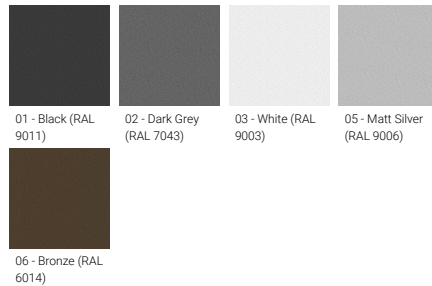

DUOMO 3 (DU-10226-1-SB)

Product description

Ø216 - 1081 mm - Dome top - With integrated security core (Anti-traffic)

Luminaire Structure

- Die-cast aluminium housing
- Extruded aluminium column
- Pre-treated before powder coating ensuring high corrosion resistance
- Single cable entry
- One IP68 connector supplied with 0.2 m of 3x1.0 sqmm outdoor cable
- Stainless steel fasteners in grade 304 with zinc flake coating (ZFC)
- Durable silicone rubber gasket
- Opal toughened glass diffuser
- Integral control gear

Optic

G

Product colour