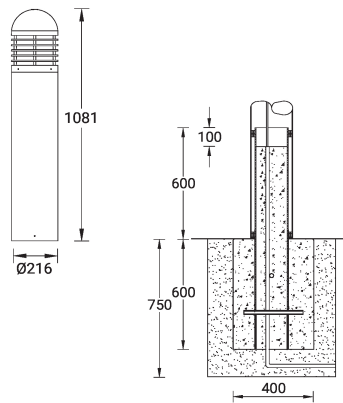

DUOMO 3 (DU-10226-1-SB)

Technical information

Light source	1 COB
Power	41 W
Lumen	371 - 390 lm
Efficacy	9 - 10 lm/W
Driver option	Integral control gear
Driver	Constant current (CC)
Input voltage	220-240 V 50/60 Hz
Optic	G

Optic value	360°
CCT / CRI	3000K CRI80, 4000K CRI80
Bug	B0-U3-G1
ULR	45%
ULOR	45%
CIE flux code n°3	29
Dimming type	On/Off, 1-10V, DALI
Product colours	Black, Dark Grey, White, Matt Silver, Bronze, Concrete - Urban, Softscape - Urban, Stone - Urban, Corten - Urban, Oak - Woodland, Walnut - Woodland, Pine - Woodland

Weight	44.1 kg
Operating temperature	-20 °C to 40 °C
Cable	One IP68 connector supplied with 0.2 m of 3x1.0 sqmm outdoor cable
Through wiring	Single cable entry
Lens / Reflector / Optic	Opal toughened glass diffuser
Variants (1-10V, DALI)	Compatible with EN/ IEC 60598-2-22: Suitable for emergency installations as central supply, non-maintained (Z0)

DU-10226-1-SB