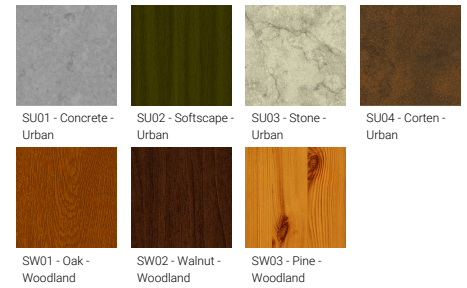

**FORREY 7 (FOR-10151-SB)**

**Product description**

Ø186 - 1179 mm - With opal diffuser - With integrated security core (Anti-traffic)

**Luminaire Structure**

- Die-cast aluminium housing and frame
- Extruded aluminium column
- Pre-treated before powder coating ensuring high corrosion resistance
- Models with shade will have colour white coating at inside of shade luminaire and outside surface coating according to colour of luminaire
- Single cable entry
- One IP68 connector supplied with 0.2 m of 3x1.0 sqmm outdoor cable
- Stainless steel fasteners in grade 304 with zinc flake coating (ZFC)
- Durable silicone rubber gasket
- Opal UV-stabilised polycarbonate diffuser
- Integral control gear
- FORREY luminaires with opal lens and colder than 3000K CCT do not meet the IDA certification requirements

**Optic**

G

**Product colour**

**Special finishes upon request**

**FORREY 7 (FOR-10151-SB)**

**Technical information**

<b>Light source</b>	160 LED
<b>Power</b>	50 W
<b>Lumen</b>	4237 - 4556 lm
<b>Efficacy</b>	84 - 91 lm/W
<b>Driver option</b>	Integral control gear
<b>Driver</b>	Constant current (CC)
<b>Input voltage</b>	220-240 V 50/60 Hz
<b>Optic</b>	G

<b>Optic value</b>	360°
<b>CCT / CRI</b>	3000K CRI80, 4000K CRI80
<b>Dimming type</b>	On/Off, 1-10V, DALI
<b>Product colours</b>	Black, Dark Grey, White, Matt Silver, Bronze, Concrete - Urban, Softscape - Urban, Stone - Urban, Corten - Urban, Oak - Woodland, Walnut - Woodland, Pine - Woodland
<b>Weight</b>	39.2 kg
<b>Operating temperature</b>	-20 °C to 40 °C
<b>Cable</b>	One IP68 connector supplied with 0.2 m of 3x1.0 sqmm outdoor cable
<b>Through wiring</b>	Single cable entry