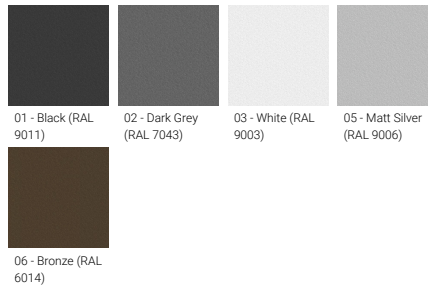

**FORREY 7 (FOR-10151-SB)**

**Product description**

Ø186 - 1179 mm - With opal diffuser - With integrated security core (Anti-traffic)

**Luminaire Structure**

- Die-cast aluminium housing and frame
- Extruded aluminium column
- Pre-treated before powder coating ensuring high corrosion resistance
- Models with shade will have colour white coating at inside of shade luminaire and outside surface coating according to colour of luminaire
- Single cable entry
- One IP68 connector supplied with 0.2 m of 3x1.0 sqmm outdoor cable
- Stainless steel fasteners in grade 304 with zinc flake coating (ZFC)
- Durable silicone rubber gasket
- Opal UV-stabilised polycarbonate diffuser
- Integral control gear
- FORREY luminaires with opal lens and colder than 3000K CCT do not meet the IDA certification requirements

**Optic**

G

**Product colour**

**Special finishes upon request**

**FORREY 7 (FOR-10151-SB)**

**Technical information**

<b>Light source</b>	160 LED
<b>Power</b>	50 W
<b>Lumen</b>	4237 - 4556 lm
<b>Efficacy</b>	84 - 91 lm/W
<b>Driver option</b>	Integral control gear
<b>Driver</b>	Constant current (CC)
<b>Input voltage</b>	220-240 V 50/60 Hz
<b>Optic</b>	G

<b>Optic value</b>	360°
<b>CCT / CRI</b>	3000K CRI80, 4000K CRI80
<b>Dimming type</b>	On/Off, 1-10V, DALI
<b>Product colours</b>	Black, Dark Grey, White, Matt Silver, Bronze, Concrete - Urban, Softscape - Urban, Stone - Urban, Corten - Urban, Oak - Woodland, Walnut - Woodland, Pine - Woodland
<b>Weight</b>	39.2 kg
<b>Operating temperature</b>	-20 °C to 40 °C
<b>Cable</b>	One IP68 connector supplied with 0.2 m of 3x1.0 sqmm outdoor cable
<b>Through wiring</b>	Single cable entry