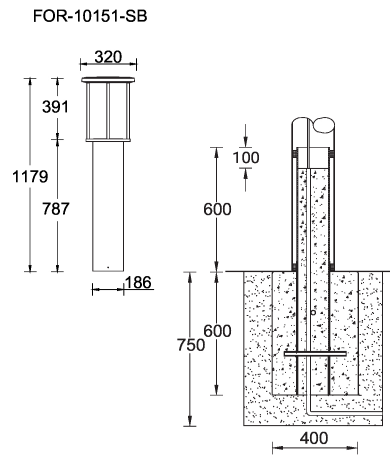

FORREY 7 (FOR-10151-SB)

Technical information

Light source	160 LED
Power	50 W
Lumen	4237 - 4556 lm
Efficacy	84 - 91 lm/W
Driver option	Integral control gear
Driver	Constant current (CC)
Input voltage	220-240 V 50/60 Hz
Optic	G

Optic value	360°
CCT / CRI	3000K CRI80, 4000K CRI80
Dimming type	On/Off, 1-10V, DALI
Product colours	Black, Dark Grey, White, Matt Silver, Bronze, Concrete - Urban, Softscape - Urban, Stone - Urban, Corten - Urban, Oak - Woodland, Walnut - Woodland, Pine - Woodland
Weight	39.2 kg
Operating temperature	-20 °C to 40 °C
Cable	One IP68 connector supplied with 0.2 m of 3x1.0 sqmm outdoor cable
Through wiring	Single cable entry

Lens / Reflector / Optic	Opal UV-stabilised polycarbonate diffuser
MacAdam Ellipse	3 SDCM
Lifetime L90B10 (hours)	> 23,000
Lifetime L80B10 (hours)	> 45,000
Lifetime L80B50 (hours)	> 49,000
Variants (DALI)	Compatible with EN/ IEC 60598-2-22: Suitable for emergency installations as central supply, non-maintained (Z0)