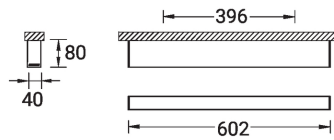

NYBRO 5 (NYB-80401)

Technical information

Material	Aluminium
Light source	72 LED
Power	11 W
Lumen	742 - 900 lm
Efficacy	67 - 82 lm/W
Driver option	Integral control gear
Driver	Constant current (CC)

Input voltage	220-240 V 50/60 Hz
Optic	O, P
Optic value	Opal, Micro-prismatic
CCT / CRI	3000K CRI80, 4000K CRI80
Dimming type	On/Off, 1-10V, DALI
Product colours	Black, White, Matt Silver, Concrete - Urban, Softscape - Urban, Stone - Urban, Corten - Urban, Oak - Woodland, Walnut - Woodland, Pine - Woodland
Weight	1.7 kg

Operating temperature	-20 °C to 40 °C
MacAdam Ellipse	3 SDCM
Lifetime L90B10 (hours)	> 23,000
Lifetime L80B10 (hours)	> 45,000
Lifetime L80B50 (hours)	> 50,000
Variants (On/Off, 1-10V, DALI)	Compatible with EN/ IEC 60598-2-22: Suitable for emergency installations as central supply, non-maintained (Z0)

NYB-80401