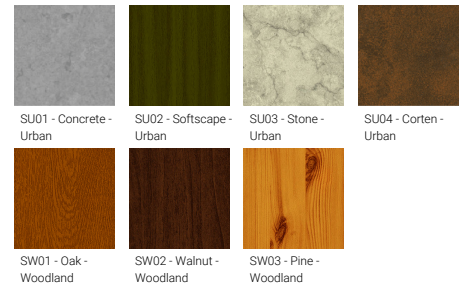

Optic

VN

Product colour

Special finishes upon request

ODESSA 22 (OD-21072)

Technical information

Material	Aluminium
Light source	4 x 7 LED
Power	240 W
Lumen	21804 - 23416 lm
Efficacy	88 - 94 lm/W
Driver option	Integral control gear
Driver	Constant current (CC)
Input voltage	220-240 V 50/60 Hz
Optic	VN
Optic value	8°

CCT / CRI	2700K CRI80, 3000K CRI80, 4000K CRI80
Bug	B4-U0-G0
ULR	<1%
ULOR	<1%
CIE flux code n°3	100
Dimming type	On/Off, 1-10V, DALI
Product colours	Black, Dark Grey, White, Matt Silver, Bronze, Concrete - Urban, Softscape - Urban, Stone - Urban, Corten - Urban, Oak - Woodland, Walnut - Woodland, Pine - Woodland
Weight	47.5 kg
Operating temperature	-20 °C to 40 °C
EPA (m2)	0.980