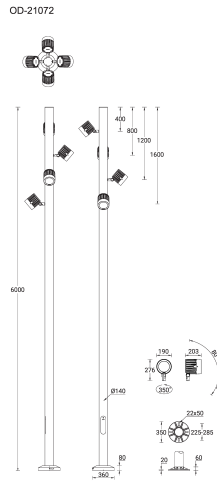

ODESSA 22 (OD-21072)

Product description

Large - Supplied with specific 6 m cylindrical, straight aluminium pole: APD160140-OD

microPrim™

Luminaire Structure

- Die-cast aluminium housing
- Pre-treated before powder coating ensuring high corrosion resistance
- Single cable entry
- One cable gland supplied with 2 m of 3x1.0 sqmm outdoor cable
- Stainless steel fasteners in grade 304 with zinc flake coating (ZFC)
- Durable silicone rubber gasket
- High-efficiency PMMA lens
- Clear toughened glass
- Integral control gear
- Maximum wind load resistance is 160 km/h

Optic

VN

Product colour

Special finishes upon request

ODESSA 22 (OD-21072)

Technical information

Material	Aluminium
Light source	4 x 7 LED
Power	240 W
Lumen	21804 - 23416 lm
Efficacy	88 - 94 lm/W
Driver option	Integral control gear
Driver	Constant current (CC)
Input voltage	220-240 V 50/60 Hz
Optic	VN
Optic value	8°

Cable	One cable gland supplied with 2 m of 3x1.0 sqmm outdoor cable
Through wiring	Single cable entry
Lens / Reflector / Optic	High-efficiency PMMA lens, Clear toughened glass
MacAdam Ellipse	3 SDCM
Lifetime L90B10 (hours)	> 109,000
Lifetime L80B10 (hours)	> 109,000
Lifetime L80B50 (hours)	> 109,000
Variants (On/Off, 1-10V, DALI)	Compatible with EN/ IEC 60598-2-22: Suitable for emergency installations as central supply, non-maintained (Z0)

Pole (required)

6 m - Cylindrical, straight
aluminium pole for ODESSA
APD160140-OD