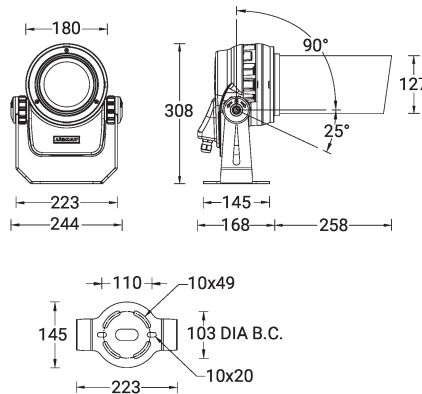

**QUANTUM 1-G (QA-50031)**

**Product description**

Gobo projector

**Luminaire Structure**

- Die-cast aluminium housing
- Pre-treated before powder coating ensuring high corrosion resistance
- Single cable entry
- One IP68 connector supplied with 0.2 m of 3x1.0 sqmm outdoor cable
- Stainless steel fasteners in grade 304 with zinc flake coating (ZFC)
- Durable silicone rubber gasket
- Clear toughened glass
- Internal rear collimating lens
- Three optional forward-lens focal lengths
- Integral control gear
- Arm mounting installation
- Gobo holder (suitable for metal or glass gobos)
- Takes standard Size-M gobos

**Optic**

N

**Product colour**

**Special finishes upon request**

**QUANTUM 1-G (QA-50031)**

**Technical information**

<b>Material</b>	Aluminium
<b>Light source</b>	1 COB
<b>Power</b>	44 W
<b>Lumen</b>	2292 - 2508 lm
<b>Efficacy</b>	52 - 57 lm/W
<b>Driver option</b>	Integral control gear
<b>Driver</b>	Constant current (CC)
<b>Input voltage</b>	220-240 V 50/60 Hz

<b>Product colours</b>	Black, Dark Grey, White, Matt Silver, Bronze, Concrete - Urban, Softscape - Urban, Stone - Urban, Corten - Urban, Oak - Woodland, Walnut - Woodland, Pine - Woodland
<b>Weight</b>	6.0 kg
<b>Operating temperature</b>	-20 °C to 40 °C
<b>EPA (m2)</b>	0.126
<b>Cable</b>	One IP68 connector supplied with 0.2 m of 3x1.0 sqmm outdoor cable
<b>Through wiring</b>	Single cable entry
<b>Lens / Reflector / Optic</b>	Clear toughened glass, Internal rear collimating lens, Three optional forward-lens focal lengths
<b>Variants (DALI)</b>	Compatible with EN/ IEC 60598-2-22: Suitable for emergency installations as central supply, non-maintained (Z0)

QA-50031

**QUANTUM 1-G (QA-50031)****Accessory**

CUSTOM - Black & White - Glass gobo - M Size  
**A55021**

CUSTOM - Gray scale - Glass gobo - M Size  
**A55121**

CUSTOM - 1 colour - Glass gobo - M Size  
**A55221**