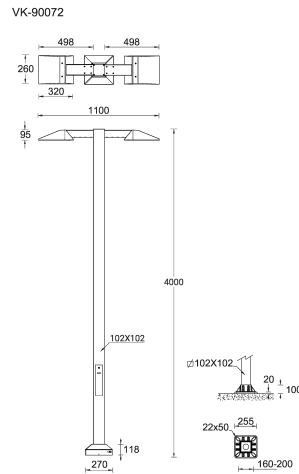

VEKTER 28 (VK-90072)

Technical information

Material	Aluminium
Light source	2 x 24 LED
Power	108 W
Lumen	12004 - 14096 lm
Efficacy	118 - 138 lm/W
Driver option	Integral control gear
Driver	Constant current (CC)
Input voltage	220-240 V 50/60 Hz

Optic	M, W, EW, T2, T3, T4, ME
Optic value	30°, 57°, 106°x113°, 59°x139°, 91°x130°, 71°x107°, 62°x139°
CCT / CRI	2700K CRI80, 3000K CRI80, 4000K CRI80
Bug	B1-U0-G1, B1-U1-G1, B2-U0-G0, B2-U1-G2, B3-U0-G0, B3-U0-G1
ULR	<1%
ULOR	<1%
CIE flux code n°3	97, 98, 99
Dimming type	On/Off

Product colours	Black, Dark Grey, White, Matt Silver, Bronze, Concrete - Urban, Softscape - Urban, Stone - Urban, Corten - Urban, Oak - Woodland, Walnut - Woodland, Pine - Woodland
Weight	21.0 kg
Operating temperature	-20 °C to 40 °C
EPA (m2)	0.088
Cable	One cable gland supplied with 0.5 m of 3x1.0 sqmm outdoor cable
Through wiring	Single cable entry
Lens / Reflector / Optic	Clear toughened glass, High-efficiency PMMA lens
Variants (On/Off)	Compatible with EN/ IEC 60598-2-22: Suitable for emergency installations as central supply, non-maintained (Z0)