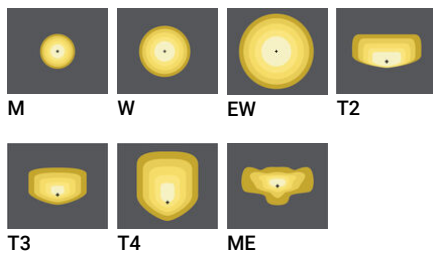

**VEKTER 28 (VK-90072)**

**Product description**

2 sides - Supplied with specific 4 m square, straight aluminium pole: APC240102-VK

**Luminaire Structure**

- Die-cast aluminium housing
- Pre-treated before powder coating ensuring high corrosion resistance
- Single cable entry
- One cable gland supplied with 0.5 m of 3x1.0 sqmm outdoor cable
- Stainless steel fasteners in grade 304 with zinc flake coating (ZFC)
- Durable silicone rubber gasket
- Clear toughened glass
- High-efficiency PMMA lens
- Integral control gear
- Maximum wind load resistance is 140 km/h
- Surge protection 10kV

**Optic**

**Product colour**

**Special finishes upon request**

**VEKTER 28 (VK-90072)**

**Technical information**

<b>Material</b>	Aluminium
<b>Light source</b>	2 x 24 LED
<b>Power</b>	108 W
<b>Lumen</b>	12004 - 14096 lm
<b>Efficacy</b>	118 - 138 lm/W
<b>Driver option</b>	Integral control gear
<b>Driver</b>	Constant current (CC)
<b>Input voltage</b>	220-240 V 50/60 Hz

<b>Optic</b>	M, W, EW, T2, T3, T4, ME
<b>Optic value</b>	30°, 57°, 106°x113°, 59°x139°, 91°x130°, 71°x107°, 62°x139°
<b>CCT / CRI</b>	2700K CRI80, 3000K CRI80, 4000K CRI80
<b>Bug</b>	B1-U0-G1, B1-U1-G1, B2-U0-G0, B2-U1-G2, B3-U0-G0, B3-U0-G1
<b>ULR</b>	<1%
<b>ULOR</b>	<1%
<b>CIE flux code n°3</b>	97, 98, 99
<b>Dimming type</b>	On/Off