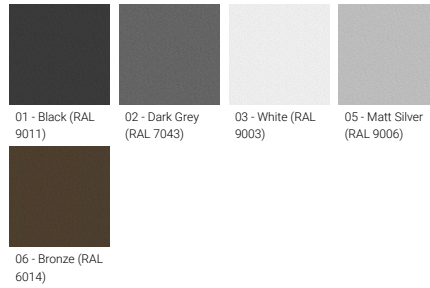

Optic

G

Product colour

Special finishes upon request

VERANDA 5 (VR-70301)

Technical information

Material	Aluminium
Light source	1 COB
Power	16 W
Lumen	1128 - 1213 lm
Efficacy	71 - 76 lm/W
Driver option	Integral control gear
Driver	Constant current (CC)
Input voltage	220-240 V 50/60 Hz

Optic	G
Optic value	360°
CCT / CRI	3000K CRI80, 4000K CRI80
Bug	B1-U3-G1
ULR	17%
ULOR	17%
CIE flux code n°3	85
Dimming type	On/Off, 1-10V, DALI

Product colours	Black, Dark Grey, White, Matt Silver, Bronze, Concrete - Urban, Softscape - Urban, Stone - Urban, Corten - Urban, Oak - Woodland, Walnut - Woodland, Pine - Woodland
Weight	1.7 kg
Operating temperature	-20 °C to 40 °C
Cable	One IP68 connector supplied with 0.2 m of 3x1.0 sqmm outdoor cable
Through wiring	Single cable entry
Lens / Reflector / Optic	High-efficiency polycarbonate lens
MacAdam Ellipse	3 SDCM
Lifetime L90B10 (hours)	> 61,000