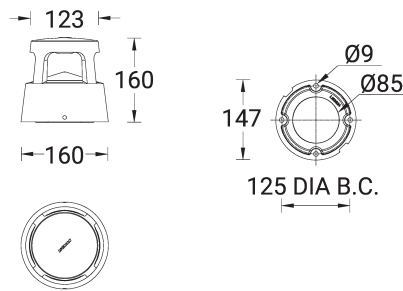

VERANDA 5 (VR-70301)

Technical information

Material	Aluminium
Light source	1 COB
Power	16 W
Lumen	1128 - 1213 lm
Efficacy	71 - 76 lm/W
Driver option	Integral control gear
Driver	Constant current (CC)
Input voltage	220-240 V 50/60 Hz

Optic	G
Optic value	360°
CCT / CRI	3000K CRI80, 4000K CRI80
Bug	B1-U3-G1
ULR	17%
ULOR	17%
CIE flux code n°3	85
Dimming type	On/Off, 1-10V, DALI

Product colours	Black, Dark Grey, White, Matt Silver, Bronze, Concrete - Urban, Softscape - Urban, Stone - Urban, Corten - Urban, Oak - Woodland, Walnut - Woodland, Pine - Woodland
Weight	1.7 kg
Operating temperature	-20 °C to 40 °C
Cable	One IP68 connector supplied with 0.2 m of 3x1.0 sqmm outdoor cable
Through wiring	Single cable entry
Lens / Reflector / Optic	High-efficiency polycarbonate lens
MacAdam Ellipse	3 SDCM
Lifetime L90B10 (hours)	> 61,000

VR-70301