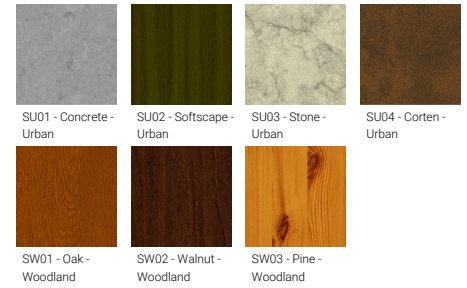

Optic

G

Product colour

Special finishes upon request

VERANDA 5 (VR-70301)

Technical information

Material	Aluminium
Light source	1 COB
Power	16 W
Lumen	1128 - 1213 lm
Efficacy	71 - 76 lm/W
Driver option	Integral control gear
Driver	Constant current (CC)
Input voltage	220-240 V 50/60 Hz

Optic	G
Optic value	360°
CCT / CRI	3000K CRI80, 4000K CRI80
Bug	B1-U3-G1
ULR	17%
ULOR	17%
CIE flux code n°3	85
Dimming type	On/Off, 1-10V, DALI

Product colours	Black, Dark Grey, White, Matt Silver, Bronze, Concrete - Urban, Softscape - Urban, Stone - Urban, Corten - Urban, Oak - Woodland, Walnut - Woodland, Pine - Woodland
Weight	1.7 kg
Operating temperature	-20 °C to 40 °C
Cable	One IP68 connector supplied with 0.2 m of 3x1.0 sqmm outdoor cable
Through wiring	Single cable entry
Lens / Reflector / Optic	High-efficiency polycarbonate lens
MacAdam Ellipse	3 SDCM
Lifetime L90B10 (hours)	> 61,000