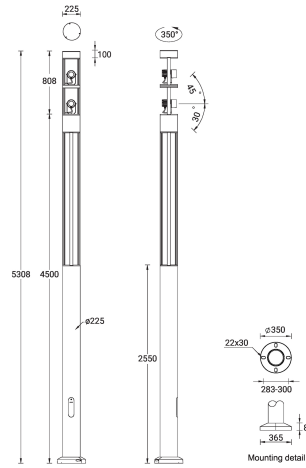

BENTON 5 (BE-20022-LC)

Technical information

Material	Aluminium
Light source	1 & 2 COB (Projectors)
Power	82 W
Lumen	5764 - 5865 lm
Efficacy	70 - 72 lm/W
Driver option	Integral control gear
Driver	Constant current (CC)
Input voltage	220-240 V 50/60 Hz
Optic	G

Optic value	65°
CCT / CRI	3000K CRI80, 4000K CRI80
ULR	<1%
ULOR	<1%
CIE flux code n°3	100
Dimming type	DALI
Product colours	Black, Dark Grey, White, Matt Silver, Bronze, Concrete - Urban, Softscape - Urban, Stone - Urban, Corten - Urban, Oak - Woodland, Walnut - Woodland, Pine - Woodland
Weight	41.9 kg
Operating temperature	-20 °C to 40 °C

EPA (m2)	0.798
Cable	One IP68 connector supplied with 0.2 m of 3x1.0 sqmm outdoor cable
Through wiring	Single cable entry
Lens / Reflector / Optic	Clear toughened glass, High-efficiency optical reflector
MacAdam Ellipse	3 SDCM
Lifetime L90B10 (hours)	> 50,700
Lifetime L80B10 (hours)	> 63,500
Lifetime L80B50 (hours)	> 63,500

BENTON 5
BE-20022