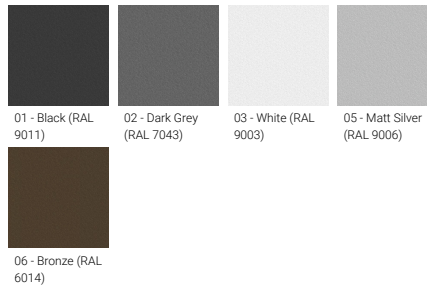

Optic

Product colour

Special finishes upon request

BENTON 5 (BE-20022-LC)

Technical information

Material	Aluminium
Light source	1 & 2 COB (Projectors)
Power	82 W
Lumen	5764 - 5865 lm
Efficacy	70 - 72 lm/W
Driver option	Integral control gear
Driver	Constant current (CC)
Input voltage	220-240 V 50/60 Hz
Optic	G

Optic value	65°
CCT / CRI	3000K CRI80, 4000K CRI80
ULR	<1%
ULOR	<1%
CIE flux code n°3	100
Dimming type	DALI
Product colours	Black, Dark Grey, White, Matt Silver, Bronze, Concrete - Urban, Softscape - Urban, Stone - Urban, Corten - Urban, Oak - Woodland, Walnut - Woodland, Pine - Woodland
Weight	41.9 kg
Operating temperature	-20 °C to 40 °C