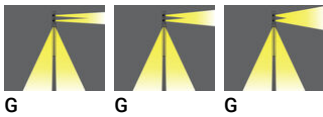

BENTON 5 (BE-20022-LC)

Product description

Ø225 mm - 2 projectors - Supplied with specific 2.5 m cylindrical, straight aluminium pole: APD125225-BE-20022 - LIGHTCONNECT™

Luminaire Structure

- Die-cast aluminium housing
- Extruded aluminium column
- Pre-treated before powder coating ensuring high corrosion resistance
- Single cable entry
- One IP68 connector supplied with 0.2 m of 3x1.0 sqmm outdoor cable
- Stainless steel fasteners in grade 304 with zinc flake coating (ZFC)
- Durable silicone rubber gasket
- Clear toughened glass
- High-efficiency optical reflector
- Integral control gear
- Maximum wind load resistance is 160 km/h
- Surge protection 10kV
- BENTON luminaires with projectors on top and colder than 3000K CCT do not meet the IDA certification requirements
- BENTON 3 and 11 are not available in European Union

Optic

Product colour

Special finishes upon request

BENTON 5 (BE-20022-LC)

Technical information

Material	Aluminium
Light source	1 & 2 COB (Projectors)
Power	82 W
Lumen	5764 - 5865 lm
Efficacy	70 - 72 lm/W
Driver option	Integral control gear
Driver	Constant current (CC)
Input voltage	220-240 V 50/60 Hz
Optic	G

Optic value	65°
CCT / CRI	3000K CRI80, 4000K CRI80
ULR	<1%
ULOR	<1%
CIE flux code n°3	100
Dimming type	DALI
Product colours	Black, Dark Grey, White, Matt Silver, Bronze, Concrete - Urban, Softscape - Urban, Stone - Urban, Corten - Urban, Oak - Woodland, Walnut - Woodland, Pine - Woodland
Weight	41.9 kg
Operating temperature	-20 °C to 40 °C

EPA (m2)	0.798
Cable	One IP68 connector supplied with 0.2 m of 3x1.0 sqmm outdoor cable
Through wiring	Single cable entry
Lens / Reflector / Optic	Clear toughened glass, High-efficiency optical reflector
MacAdam Ellipse	3 SDCM
Lifetime L90B10 (hours)	> 50,700
Lifetime L80B10 (hours)	> 63,500
Lifetime L80B50 (hours)	> 63,500