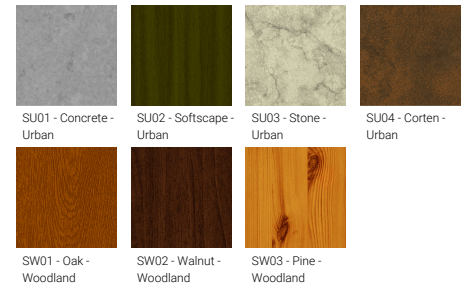

BENTON 5 (BE-20022-LC)

Product description

Ø225 mm - 2 projectors - Supplied with specific 2.5 m cylindrical, straight aluminium pole: APD125225-BE-20022 - LIGHTCONNECT™

Luminaire Structure

- Die-cast aluminium housing
- Extruded aluminium column
- Pre-treated before powder coating ensuring high corrosion resistance
- Single cable entry
- One IP68 connector supplied with 0.2 m of 3x1.0 sqmm outdoor cable
- Stainless steel fasteners in grade 304 with zinc flake coating (ZFC)
- Durable silicone rubber gasket
- Clear toughened glass
- High-efficiency optical reflector
- Integral control gear
- Maximum wind load resistance is 160 km/h
- Surge protection 10kV
- BENTON luminaires with projectors on top and colder than 3000K CCT do not meet the IDA certification requirements
- BENTON 3 and 11 are not available in European Union

Optic

Product colour

Special finishes upon request

BENTON 5 (BE-20022-LC)

Technical information

Material	Aluminium
Light source	1 & 2 COB (Projectors)
Power	82 W
Lumen	5764 - 5865 lm
Efficacy	70 - 72 lm/W
Driver option	Integral control gear
Driver	Constant current (CC)
Input voltage	220-240 V 50/60 Hz
Optic	G

Optic value	65°
CCT / CRI	3000K CRI80, 4000K CRI80
ULR	<1%
ULOR	<1%
CIE flux code n°3	100
Dimming type	DALI
Product colours	Black, Dark Grey, White, Matt Silver, Bronze, Concrete - Urban, Softscape - Urban, Stone - Urban, Corten - Urban, Oak - Woodland, Walnut - Woodland, Pine - Woodland
Weight	41.9 kg
Operating temperature	-20 °C to 40 °C