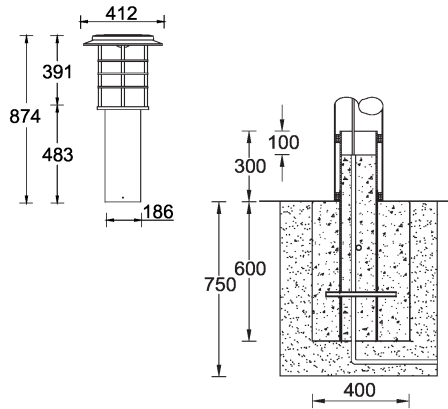

FORREY 4 (FOR-10082-SB)

Technical information

Light source	1 COB
Power	48 W
Lumen	3234 - 3527 lm
Efficacy	68 - 74 lm/W
Driver option	Integral control gear
Driver	Constant current (CC)
Input voltage	220-240 V 50/60 Hz
Optic	T2, T3, T4, T5

Optic value	140°x100°, 132°x103°, 137°x117°, 73°
CCT / CRI	3000K CRI80, 4000K CRI80
Dimming type	On/Off, 1-10V, DALI
Product colours	Black, Dark Grey, White, Matt Silver, Bronze, Concrete - Urban, Softscape - Urban, Stone - Urban, Corten - Urban, Oak - Woodland, Walnut - Woodland, Pine - Woodland
Weight	32.0 kg
Operating temperature	-20 °C to 40 °C
Cable	One IP68 connector supplied with 0.2 m of 3x1.0 sqmm outdoor cable
Through wiring	Single cable entry

Lens / Reflector / Optic	White coated aluminium reflector on the top of luminaire, High-efficiency PMMA lens
MacAdam Ellipse	3 SDCM
Lifetime L90B10 (hours)	> 50,700
Lifetime L80B10 (hours)	> 63,500
Lifetime L80B50 (hours)	> 63,500
Variants (DALI)	Compatible with EN/ IEC 60598-2-22: Suitable for emergency installations as central supply, non-maintained (Z0)

FOR-10082-SB