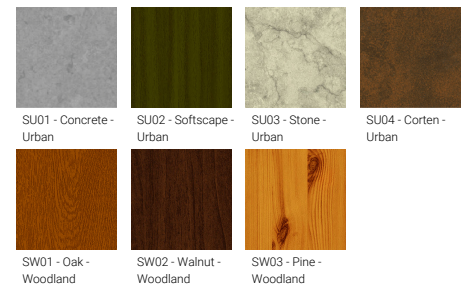

- Integral control gear
- FORREY luminaires with opal lens and colder than 3000K CCT do not meet the IDA certification requirements

**Optic**

**Product colour**

**Special finishes upon request**

**FORREY 4 (FOR-10082-SB)**

<b>Optic value</b>	140°x100°, 132°x103°, 137°x117°, 73°
<b>CCT / CRI</b>	3000K CRI80, 4000K CRI80
<b>Dimming type</b>	On/Off, 1-10V, DALI
<b>Product colours</b>	Black, Dark Grey, White, Matt Silver, Bronze, Concrete - Urban, Softscape - Urban, Stone - Urban, Corten - Urban, Oak - Woodland, Walnut - Woodland, Pine - Woodland
<b>Weight</b>	32.0 kg
<b>Operating temperature</b>	-20 °C to 40 °C
<b>Cable</b>	One IP68 connector supplied with 0.2 m of 3x1.0 sqmm outdoor cable
<b>Through wiring</b>	Single cable entry