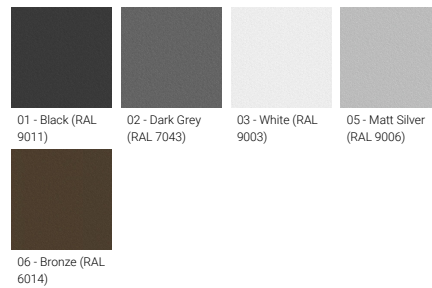

FORREY 4 (FOR-10082-SB)

Product description

Ø186 - 874 mm - With shade & louver - With integrated security core (Anti-traffic)

Luminaire Structure

- Die-cast aluminium housing and frame
- Extruded aluminium column
- Pre-treated before powder coating ensuring high corrosion resistance
- Models with shade will have colour white coating at inside of shade luminaire and outside surface coating according to colour of luminaire
- Single cable entry

- One IP68 connector supplied with 0.2 m of 3x1.0 sqmm outdoor cable
- Stainless steel fasteners in grade 304 with zinc flake coating (ZFC)
- Durable silicone rubber gasket
- White coated aluminium reflector on the top of luminaire
- High-efficiency PMMA lens

- Integral control gear
- FORREY luminaires with opal lens and colder than 3000K CCT do not meet the IDA certification requirements

Optic

Product colour