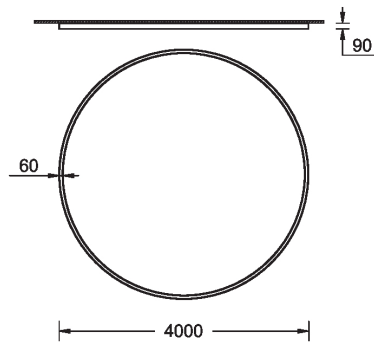

GAVLE 3 (GAV-80162)

Technical information

Material	Aluminium
Light source	3072 LED
Power	206 W
Lumen	21072 lm
Efficacy	102 lm/W
Driver option	Integral control gear

Driver	Constant current (CC)
Input voltage	220-240 V 50/60 Hz
Optic	0
Optic value	102°
CCT / CRI	TW (2700K - 6500K)
Dimming type	DALI

Product colours	Black, White, Matt Silver, Concrete - Urban, Softscape - Urban, Stone - Urban, Corten - Urban, Oak - Woodland, Walnut - Woodland, Pine - Woodland
Weight	25.5 kg
Operating temperature	-20 °C to 40 °C
Variants (DALI)	Compatible with EN/ IEC 60598-2-22: Suitable for emergency installations as central supply, non-maintained (Z0)

GAV-80162