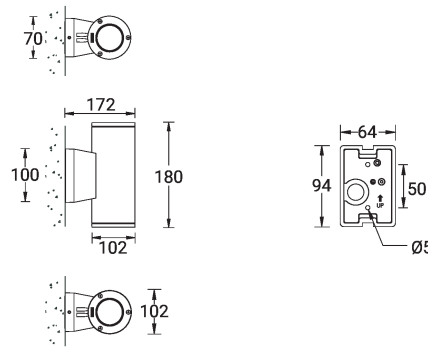

JET 1 (JE-30436)

Technical information

Material	Aluminium
Light source	1 & 1 MR16-GU10
Power	15 W
Lumen	508 - 790 lm
Efficacy	34 - 53 lm/W
Driver option	Integral control gear
Driver	Constant current (CC)
Input voltage	220-240 V 50/60 Hz

Optic	N, M, VW, E
Optic value	13°, 23°, 60°, 12°x51°
Optic (2nd)	N, M, VW, E
Optic (2nd) value	13°, 23°, 60°, 12°x51°
CCT / CRI	3000K CRI95, 4000K CRI95
Bug	B0-U3-G0, B1-U3-G0
ULR	43%, 46%, 47%, 49%, 50%, 51%, 53%, 54%, 57%
ULOR	43%, 46%, 47%, 49%, 50%, 51%, 53%, 54%, 57%

Dimming type	On/Off
Product colours	Black, Dark Grey, White, Matt Silver, Bronze, Concrete - Urban, Softscape - Urban, Stone - Urban, Corten - Urban, Oak - Woodland, Walnut - Woodland, Pine - Woodland
Weight	1.1 kg
Operating temperature	-20 °C to 50 °C
Through wiring	Single cable entry
Lens / Reflector / Optic	High-efficiency optical reflector, Clear toughened glass

JE-30436