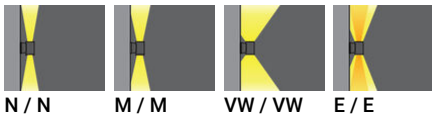

JET 1 (JE-30436)

Product description

Ø102 - 180 mm - Down (Optic) & Up (Optic 2nd) - Round

microPrim™

Luminaire Structure

- Die-cast aluminium housing
- Pre-treated before powder coating ensuring high corrosion resistance
- Single cable entry
- Stainless steel fasteners in grade 304 with zinc flake coating (ZFC)

- Durable silicone rubber gasket
- High-efficiency optical reflector
- Clear toughened glass
- Integral control gear

- Optional surface mounting box for easy wiring or conduit connection when wiring from behind is not possible
- JET luminaires with uplight and colder than 3000K CCT do not meet the IDA certification requirements

Optic

N / N M / M VW / VW E / E

Product colour

01 - Black (RAL 9011) 02 - Dark Grey (RAL 7043) 03 - White (RAL 9003) 05 - Matt Silver (RAL 9006)

06 - Bronze (RAL 6014)

Special finishes upon request

SU01 - Concrete - Urban SU02 - Softscape - Urban SU03 - Stone - Urban SU04 - Corten - Urban

Dimming type	On/Off
Product colours	Black, Dark Grey, White, Matt Silver, Bronze, Concrete - Urban, Softscape - Urban, Stone - Urban, Corten - Urban, Oak - Woodland, Walnut - Woodland, Pine - Woodland
Weight	1.1 kg
Operating temperature	-20 °C to 50 °C
Through wiring	Single cable entry
Lens / Reflector / Optic	High-efficiency optical reflector, Clear toughened glass