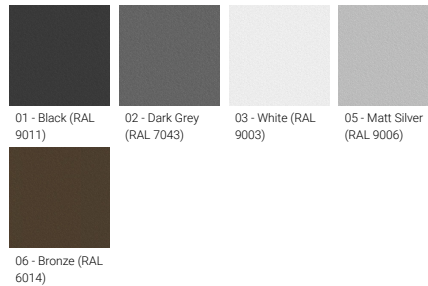

**VANCOUVER 48 (VA-20223)**

**Product description**

240x240 mm - 4810 mm - Decorative pattern type 2  
(Optic) - 3 projectors (Optic 2nd ) IP65

microPrim™

**Luminaire Structure**

- Die-cast aluminium housing
- Extruded aluminium column
- Pre-treated before powder coating ensuring high corrosion resistance
- Single cable entry
- One IP68 connector supplied with 0.3 m of 3x1.0 sqmm outdoor cable
- Stainless steel fasteners in grade 304 with zinc flake coating (ZFC)
- Durable silicone rubber gasket
- High-efficiency optical reflector
- Clear toughened glass
- Integral control gear
- Maximum wind load resistance is 160 km/h
- Surge protection 10kV
- VANCOUVER luminaires with projectors on top and colder than 3000K CCT do not meet the IDA certification requirements

**Optic**

**Product colour**

**Special finishes upon request**

**VANCOUVER 48 (VA-20223)**

**Technical information**

<b>Material</b>	Aluminium
<b>Light source</b>	1 COB & 3 x 1 COB (Projectors)
<b>Power</b>	103 W
<b>Lumen</b>	7545 - 7845 lm
<b>Efficacy</b>	73 - 76 lm/W
<b>Driver option</b>	Integral control gear
<b>Driver</b>	Constant current (CC)
<b>Input voltage</b>	220-240 V 50/60 Hz
<b>Optic</b>	G
<b>Optic value</b>	134°

<b>Optic (2nd)</b>	M, W, VW
<b>Optic (2nd) value</b>	23°, 32°, 43°
<b>CCT / CRI</b>	3000K CRI80, 4000K CRI80
<b>ULR</b>	2%
<b>ULOR</b>	2%
<b>CIE flux code n°3</b>	94
<b>Dimming type</b>	On/Off, 1-10V, DALI
<b>Product colours</b>	Black, Dark Grey, White, Matt Silver, Bronze, Concrete - Urban, Softscape - Urban, Stone - Urban, Corten - Urban, Oak - Woodland, Walnut - Woodland, Pine - Woodland
<b>Weight</b>	60.8 kg
<b>Operating temperature</b>	-20 °C to 40 °C