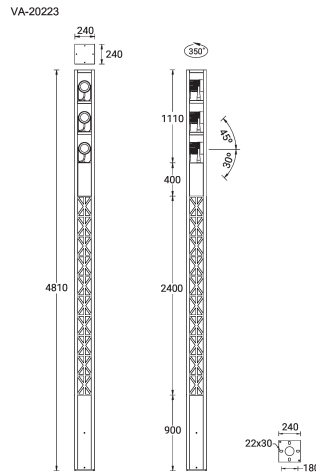

**VANCOUVER 48 (VA-20223)**

**Product description**

240x240 mm - 4810 mm - Decorative pattern type 2  
(Optic) - 3 projectors (Optic 2nd ) IP65

microPrim™

**Luminaire Structure**

- Die-cast aluminium housing
- Extruded aluminium column
- Pre-treated before powder coating ensuring high corrosion resistance
- Single cable entry
- One IP68 connector supplied with 0.3 m of 3x1.0 sqmm outdoor cable
- Stainless steel fasteners in grade 304 with zinc flake coating (ZFC)
- Durable silicone rubber gasket
- High-efficiency optical reflector
- Clear toughened glass
- Integral control gear
- Maximum wind load resistance is 160 km/h
- Surge protection 10kV
- VANCOUVER luminaires with projectors on top and colder than 3000K CCT do not meet the IDA certification requirements

**Optic**

**Product colour**

**Special finishes upon request**

**VANCOUVER 48 (VA-20223)**

**Technical information**

<b>Material</b>	Aluminium
<b>Light source</b>	1 COB & 3 x 1 COB (Projectors)
<b>Power</b>	103 W
<b>Lumen</b>	7545 - 7845 lm
<b>Efficacy</b>	73 - 76 lm/W
<b>Driver option</b>	Integral control gear
<b>Driver</b>	Constant current (CC)
<b>Input voltage</b>	220-240 V 50/60 Hz
<b>Optic</b>	G
<b>Optic value</b>	134°

<b>EPA (m2)</b>	1.154
<b>Cable</b>	One IP68 connector supplied with 0.3 m of 3x1.0 sqmm outdoor cable
<b>Through wiring</b>	Single cable entry
<b>Lens / Reflector / Optic</b>	High-efficiency optical reflector, Clear toughened glass
<b>MacAdam Ellipse</b>	3 SDCM
<b>Lifetime L90B10 (hours)</b>	> 109,000
<b>Lifetime L80B10 (hours)</b>	> 109,000
<b>Lifetime L80B50 (hours)</b>	> 109,000
<b>Variants (On/Off, 1-10V, DALI)</b>	Compatible with EN/ IEC 60598-2-22: Suitable for emergency installations as central supply, non-maintained (Z0)