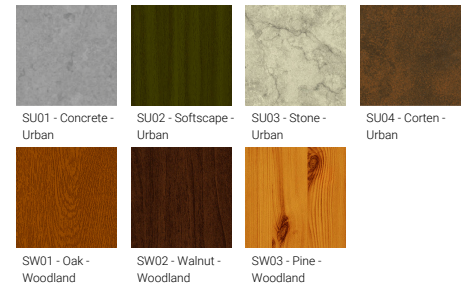

**VANCOUVER 48 (VA-20223)**

**Product description**

240x240 mm - 4810 mm - Decorative pattern type 2  
(Optic) - 3 projectors (Optic 2nd ) IP65

microPrim™

**Luminaire Structure**

- Die-cast aluminium housing
- Extruded aluminium column
- Pre-treated before powder coating ensuring high corrosion resistance
- Single cable entry
- One IP68 connector supplied with 0.3 m of 3x1.0 sqmm outdoor cable
- Stainless steel fasteners in grade 304 with zinc flake coating (ZFC)
- Durable silicone rubber gasket
- High-efficiency optical reflector
- Clear toughened glass
- Integral control gear
- Maximum wind load resistance is 160 km/h
- Surge protection 10kV
- VANCOUVER luminaires with projectors on top and colder than 3000K CCT do not meet the IDA certification requirements

**Optic**

**Product colour**

**Special finishes upon request**

**VANCOUVER 48 (VA-20223)**

**Technical information**

<b>Material</b>	Aluminium
<b>Light source</b>	1 COB & 3 x 1 COB (Projectors)
<b>Power</b>	103 W
<b>Lumen</b>	7545 - 7845 lm
<b>Efficacy</b>	73 - 76 lm/W
<b>Driver option</b>	Integral control gear
<b>Driver</b>	Constant current (CC)
<b>Input voltage</b>	220-240 V 50/60 Hz
<b>Optic</b>	G
<b>Optic value</b>	134°

<b>Optic (2nd)</b>	M, W, VW
<b>Optic (2nd) value</b>	23°, 32°, 43°
<b>CCT / CRI</b>	3000K CRI80, 4000K CRI80
<b>ULR</b>	2%
<b>ULOR</b>	2%
<b>CIE flux code n°3</b>	94
<b>Dimming type</b>	On/Off, 1-10V, DALI
<b>Product colours</b>	Black, Dark Grey, White, Matt Silver, Bronze, Concrete - Urban, Softscape - Urban, Stone - Urban, Corten - Urban, Oak - Woodland, Walnut - Woodland, Pine - Woodland
<b>Weight</b>	60.8 kg
<b>Operating temperature</b>	-20 °C to 40 °C