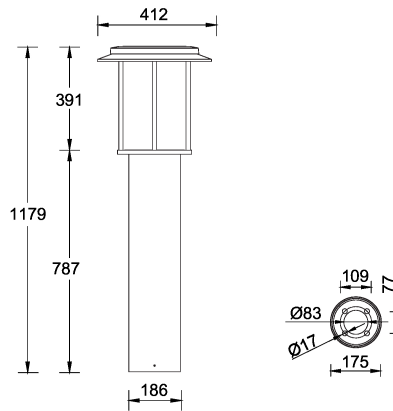

FORREY 3 (FOR-10091)

Technical information

Material	Aluminium
Light source	1 COB
Power	48 W
Lumen	4012 - 4755 lm
Efficacy	84 - 100 lm/W
Driver option	Integral control gear
Driver	Constant current (CC)
Input voltage	220-240 V 50/60 Hz

Optic	T2, T3, T4, T5
Optic value	137°x101°, 132°x106°, 131°x116°, 74°
CCT / CRI	3000K CRI80, 4000K CRI80
Dimming type	On/Off, 1-10V, DALI
Product colours	Black, Dark Grey, White, Matt Silver, Bronze, Concrete - Urban, Softscape - Urban, Stone - Urban, Corten - Urban, Oak - Woodland, Walnut - Woodland, Pine - Woodland
Weight	13.2 kg
Operating temperature	-20 °C to 40 °C
Cable	One IP68 connector supplied with 0.2 m of 3x1.0 sqmm outdoor cable

Through wiring	Single cable entry
Lens / Reflector / Optic	White coated aluminium reflector on the top of luminaire, High-efficiency PMMA lens
MacAdam Ellipse	3 SDCM
Lifetime L90B10 (hours)	> 50,700
Lifetime L80B10 (hours)	> 63,500
Lifetime L80B50 (hours)	> 63,500
Variants (DALI)	Compatible with EN/ IEC 60598-2-22: Suitable for emergency installations as central supply, non-maintained (Z0)

FOR-10091