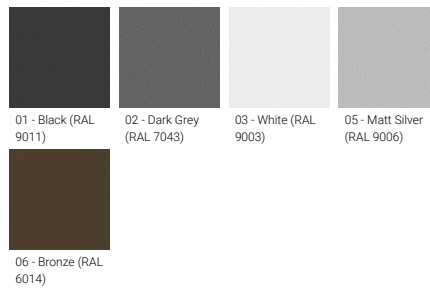

Product colour