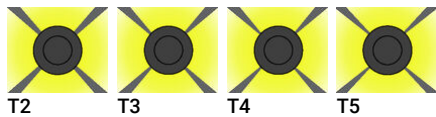

FORREY 3 (FOR-10091)

Product description

Ø186 - 1179 mm - With shade

Luminaire Structure

- Die-cast aluminium housing and frame
- Extruded aluminium column
- Pre-treated before powder coating ensuring high corrosion resistance
- Models with shade will have colour white coating at inside of shade luminaire and outside surface coating according to colour of luminaire
- Single cable entry
- One IP68 connector supplied with 0.2 m of 3x1.0 sqmm outdoor cable
- Stainless steel fasteners in grade 304 with zinc flake coating (ZFC)
- Durable silicone rubber gasket
- White coated aluminium reflector on the top of luminaire
- High-efficiency PMMA lens
- Integral control gear
- FORREY luminaires with opal lens and colder than 3000K CCT do not meet the IDA certification requirements

Optic

Product colour

Special finishes upon request

FORREY 3 (FOR-10091)

Technical information

Material	Aluminium
Light source	1 COB
Power	48 W
Lumen	4012 - 4755 lm
Efficacy	84 - 100 lm/W
Driver option	Integral control gear
Driver	Constant current (CC)
Input voltage	220-240 V 50/60 Hz

Optic	T2, T3, T4, T5
Optic value	137°x101°, 132°x106°, 131°x116°, 74°
CCT / CRI	3000K CRI80, 4000K CRI80
Dimming type	On/Off, 1-10V, DALI
Product colours	Black, Dark Grey, White, Matt Silver, Bronze, Concrete - Urban, Softscape - Urban, Stone - Urban, Corten - Urban, Oak - Woodland, Walnut - Woodland, Pine - Woodland
Weight	13.2 kg
Operating temperature	-20 °C to 40 °C
Cable	One IP68 connector supplied with 0.2 m of 3x1.0 sqmm outdoor cable

Through wiring	Single cable entry
Lens / Reflector / Optic	White coated aluminium reflector on the top of luminaire, High-efficiency PMMA lens
MacAdam Ellipse	3 SDCM
Lifetime L90B10 (hours)	> 50,700
Lifetime L80B10 (hours)	> 63,500
Lifetime L80B50 (hours)	> 63,500
Variants (DALI)	Compatible with EN/ IEC 60598-2-22: Suitable for emergency installations as central supply, non-maintained (Z0)