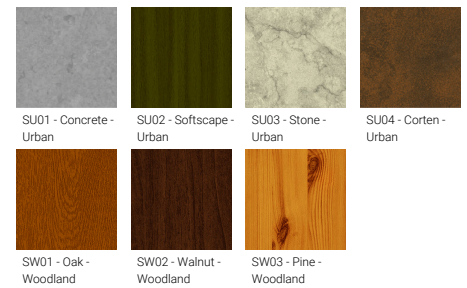

Special finishes upon request