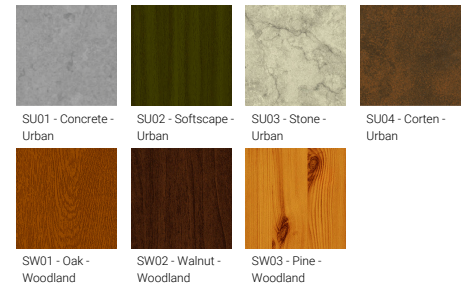

Special finishes upon request