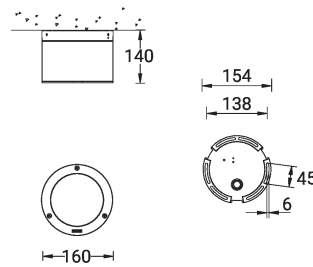

JET 41 (JE-80052)

Technical information

Material	Aluminium
Light source	1 COB
Power	20 W
Lumen	1700 - 2284 lm
Efficacy	85 - 114 lm/W
Driver option	Integral control gear
Driver	Constant current (CC)
Input voltage	220-240 V 50/60 Hz
Optic	N, M, W, AS

Optic value	22°, 35°, 52°, 46°x56°
CCT / CRI	2700K CRI80, 3000K CRI80, 4000K CRI80
Bug	B1-U1-G0, B2-U1-G0
ULR	<1%
ULOR	<1%
CIE flux code n°3	100
Dimming type	On/Off, 1-10V, DALI
Product colours	Black, Dark Grey, White, Matt Silver, Bronze, Concrete - Urban, Softscape - Urban, Stone - Urban, Corten - Urban, Oak - Woodland, Walnut - Woodland, Pine - Woodland
Weight	1.2 kg

Operating temperature	-20 °C to 50 °C
Through wiring	Single cable entry
Lens / Reflector / Optic	High-efficiency optical reflector, Clear toughened glass
MacAdam Ellipse	3 SDCM
Lifetime L90B10 (hours)	> 50,700
Lifetime L80B10 (hours)	> 63,500
Lifetime L80B50 (hours)	> 63,500
Variants (On/Off, 1-10V, DALI)	Compatible with EN/ IEC 60598-2-22: Suitable for emergency installations as central supply, non-maintained (Z0)

JE-80052