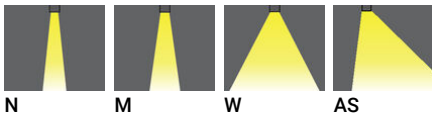

JET 41 (JE-80052)

Product description

Ø160 - 140 mm - Round

Luminaire Structure

- Die-cast aluminium housing
- Pre-treated before powder coating ensuring high corrosion resistance
- Single cable entry
- Stainless steel fasteners in grade 304 with zinc flake coating (ZFC)

- Durable silicone rubber gasket
- High-efficiency optical reflector
- Clear toughened glass
- Integral control gear

- Optional surface mounting box for easy wiring or conduit connection when wiring from behind is not possible

Optic

Product colour

Special finishes upon request