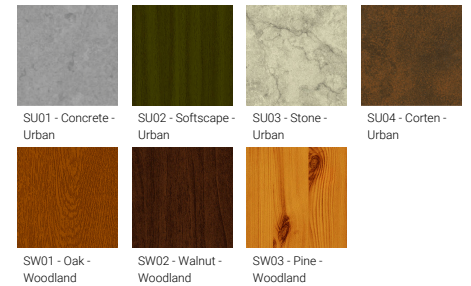

Optic

Product colour

Special finishes upon request

LADOR 36 (LD-20031)

Technical information

Material	Aluminium
Light source	4 x 8 LED
Power	88 W
Lumen	3412 - 4532 lm
Efficacy	39 - 52 lm/W
Driver option	Integral control gear
Driver	Constant current (CC)
Input voltage	220-240 V 50/60 Hz

Optic	N, M, W, VW, E
Optic value	8°, 17°, 26°, 65°, 43°x11°
CCT / CRI	RGBW30, RGBW40
ULR	<1%
ULOR	<1%
Dimming type	DMX, DMX/RDM
Product colours	Black, Dark Grey, White, Matt Silver, Bronze, Concrete - Urban, Softscape - Urban, Stone - Urban, Corten - Urban, Oak - Woodland, Walnut - Woodland, Pine - Woodland
Weight	21.4 kg