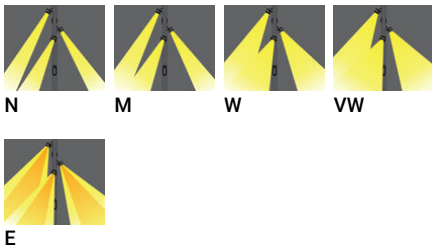

LADOR 36 (LD-20031)

Product description

Supplied with specific 4 m square, straight aluminium pole: APC140102-LD - RGBW

microPrim™

Luminaire Structure

- Die-cast aluminium housing
- Pre-treated before powder coating ensuring high corrosion resistance
- Thermal heat dissipation body
- Single cable entry, through wiring upon request
- One cable gland supplied with 2 m of 5x1.5 sqmm outdoor cable
- Stainless steel fasteners in grade 304 with zinc flake coating (ZFC)
- Durable silicone rubber gasket
- High-efficiency PMMA lens
- Clear toughened glass
- Integral control gear
- Maximum wind load resistance is 140 km/h
- Surge protection 10kV

Optic

Product colour

Special finishes upon request

LADOR 36 (LD-20031)

Technical information

Material	Aluminium
Light source	4 x 8 LED
Power	88 W
Lumen	3412 - 4532 lm
Efficacy	39 - 52 lm/W
Driver option	Integral control gear
Driver	Constant current (CC)
Input voltage	220-240 V 50/60 Hz

Optic	N, M, W, VW, E
Optic value	8°, 17°, 26°, 65°, 43°x11°
CCT / CRI	RGBW30, RGBW40
ULR	<1%
ULOR	<1%
Dimming type	DMX, DMX/RDM
Product colours	Black, Dark Grey, White, Matt Silver, Bronze, Concrete - Urban, Softscape - Urban, Stone - Urban, Corten - Urban, Oak - Woodland, Walnut - Woodland, Pine - Woodland
Weight	21.4 kg

Operating temperature	-20 °C to 40 °C
EPA (m2)	0.486
Cable	One cable gland supplied with 2 m of 5x1.5 sqmm outdoor cable
Through wiring	Single cable entry, through wiring upon request
Lens / Reflector / Optic	High-efficiency PMMA lens, Clear toughened glass
Variants (DMX/RDM)	Compatible with EN/ IEC 60598-2-22: Suitable for emergency installations as central supply, non-maintained (Z0)