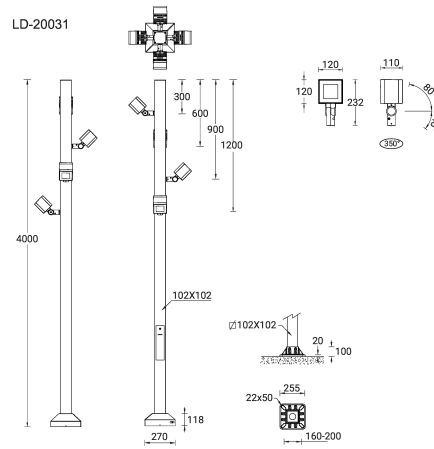

LADOR 36 (LD-20031)

Product description

Supplied with specific 4 m square, straight aluminium pole: APC140102-LD - RGBW

microPrim™

Luminaire Structure

- Die-cast aluminium housing
- Pre-treated before powder coating ensuring high corrosion resistance
- Thermal heat dissipation body
- Single cable entry, through wiring upon request
- One cable gland supplied with 2 m of 5x1.5 sqmm outdoor cable
- Stainless steel fasteners in grade 304 with zinc flake coating (ZFC)
- Durable silicone rubber gasket
- High-efficiency PMMA lens
- Clear toughened glass
- Integral control gear
- Maximum wind load resistance is 140 km/h
- Surge protection 10kV

Optic

Product colour

Special finishes upon request

LADOR 36 (LD-20031)

Technical information

Material	Aluminium
Light source	4 x 8 LED
Power	88 W
Lumen	3412 - 4532 lm
Efficacy	39 - 52 lm/W
Driver option	Integral control gear
Driver	Constant current (CC)
Input voltage	220-240 V 50/60 Hz

Operating temperature	-20 °C to 40 °C
EPA (m2)	0.486
Cable	One cable gland supplied with 2 m of 5x1.5 sqmm outdoor cable
Through wiring	Single cable entry, through wiring upon request
Lens / Reflector / Optic	High-efficiency PMMA lens, Clear toughened glass
Variants (DMX/RDM)	Compatible with EN/ IEC 60598-2-22: Suitable for emergency installations as central supply, non-maintained (Z0)

Pole (required)

4 m - Square, straight aluminium
pole for LADOR
APC140102-LD