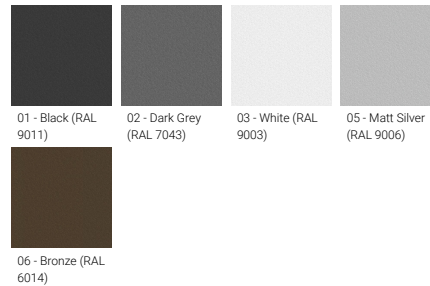

Optic

Product colour

Special finishes upon request

LADOR 36 (LD-20031)

Technical information

Material	Aluminium
Light source	4 x 8 LED
Power	88 W
Lumen	3412 - 4532 lm
Efficacy	39 - 52 lm/W
Driver option	Integral control gear
Driver	Constant current (CC)
Input voltage	220-240 V 50/60 Hz

Optic	N, M, W, VW, E
Optic value	8°, 17°, 26°, 65°, 43°x11°
CCT / CRI	RGBW30, RGBW40
ULR	<1%
ULOR	<1%
Dimming type	DMX, DMX/RDM
Product colours	Black, Dark Grey, White, Matt Silver, Bronze, Concrete - Urban, Softscape - Urban, Stone - Urban, Corten - Urban, Oak - Woodland, Walnut - Woodland, Pine - Woodland
Weight	21.4 kg