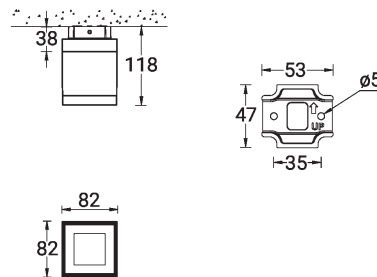

LADOR 33 (LD-80051) (Version 1)

Technical information

Material	Aluminium
Light source	4 LED
Power	10 W
Lumen	406 - 520 lm
Efficacy	41 - 52 lm/W
Driver option	Remote driver (included)
Driver	Constant voltage (CV)
Input voltage	24 VDC

Optic	N, M, W, VW, E
Optic value	8°, 17°, 26°, 65°, 43°x11°
CCT / CRI	RGBW30, RGBW40
Bug	B1-U0-G0
ULR	<1%
ULOR	<1%
CIE flux code n°3	100
Dimming type	DMX, DMX/RDM

Product colours	Black, Dark Grey, White, Matt Silver, Bronze, Concrete - Urban, Softscape - Urban, Stone - Urban, Corten - Urban, Oak - Woodland, Walnut - Woodland, Pine - Woodland
Weight	1.1 kg
Operating temperature	-20 °C to 40 °C
Cable	One cable gland supplied with 0.2 m of 5x1.0 sqmm outdoor cable
Through wiring	Single cable entry, through wiring upon request
Lens / Reflector / Optic	Clear toughened glass, High-efficiency PMMA lens
Variants (DMX/RDM)	Compatible with EN/ IEC 60598-2-22: Suitable for emergency installations as central supply, non-maintained (Z0)

LD-80051