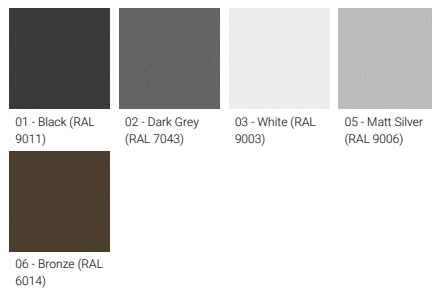

**Optic**

**Product colour**

**Special finishes upon request**

**LADOR 33** (LD-80051) (Version 1)

**Technical information**

<b>Material</b>	Aluminium
<b>Light source</b>	4 LED
<b>Power</b>	10 W
<b>Lumen</b>	406 - 520 lm
<b>Efficacy</b>	41 - 52 lm/W
<b>Driver option</b>	Remote driver (included)
<b>Driver</b>	Constant voltage (CV)
<b>Input voltage</b>	24 VDC