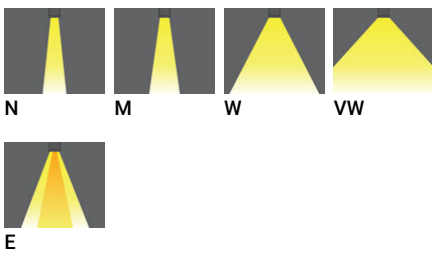

**LADOR 33** (LD-80051) (Version 1)

**Product description**

With remote driver IP-rated - Constant voltage (CV) 24 V - 82x82 mm - Class III - RGBW

microPrim™

**Luminaire Structure**

- Die-cast aluminium housing
- Pre-treated before powder coating ensuring high corrosion resistance
- Single cable entry, through wiring upon request
- One cable gland supplied with 0.2 m of 5x1.0 sqmm outdoor cable
- Stainless steel fasteners in grade 304 with zinc flake coating (ZFC)
- Durable silicone rubber gasket
- Clear toughened glass
- High-efficiency PMMA lens
- Remote driver (included)

**Optic**

**Product colour**

**Special finishes upon request**

**LADOR 33** (LD-80051) (Version 1)

**Technical information**

<b>Material</b>	Aluminium
<b>Light source</b>	4 LED
<b>Power</b>	10 W
<b>Lumen</b>	406 - 520 lm
<b>Efficacy</b>	41 - 52 lm/W
<b>Driver option</b>	Remote driver (included)
<b>Driver</b>	Constant voltage (CV)
<b>Input voltage</b>	24 VDC

<b>Optic</b>	N, M, W, VW, E
<b>Optic value</b>	8°, 17°, 26°, 65°, 43°x11°
<b>CCT / CRI</b>	RGBW30, RGBW40
<b>Bug</b>	B1-U0-G0
<b>ULR</b>	<1%
<b>ULOR</b>	<1%
<b>CIE flux code n°3</b>	100
<b>Dimming type</b>	DMX, DMX/RDM

<b>Product colours</b>	Black, Dark Grey, White, Matt Silver, Bronze, Concrete - Urban, Softscape - Urban, Stone - Urban, Corten - Urban, Oak - Woodland, Walnut - Woodland, Pine - Woodland
<b>Weight</b>	1.1 kg
<b>Operating temperature</b>	-20 °C to 40 °C
<b>Cable</b>	One cable gland supplied with 0.2 m of 5x1.0 sqmm outdoor cable
<b>Through wiring</b>	Single cable entry, through wiring upon request
<b>Lens / Reflector / Optic</b>	Clear toughened glass, High-efficiency PMMA lens
<b>Variants (DMX/RDM)</b>	Compatible with EN/ IEC 60598-2-22: Suitable for emergency installations as central supply, non-maintained (Z0)