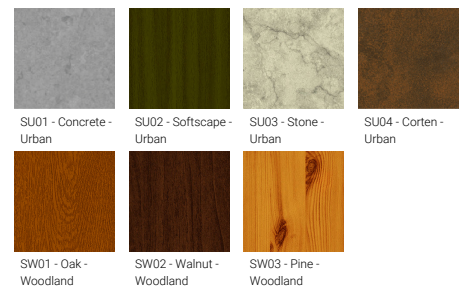

Special finishes upon request