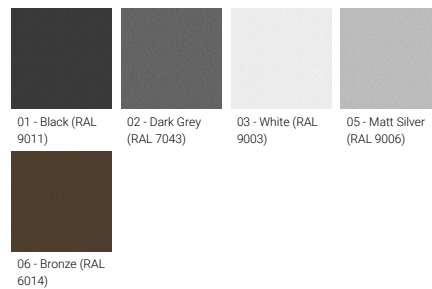

Product colour