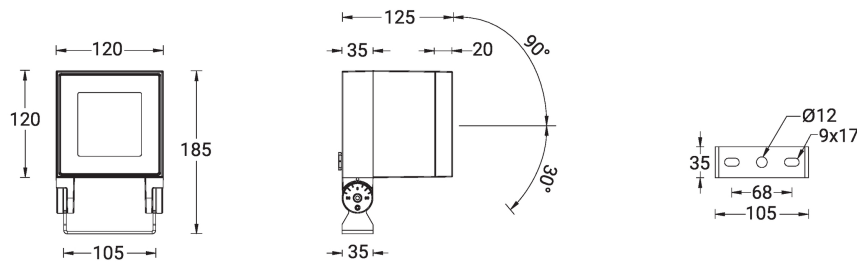

NORDSTROM 3 (NOD-50021)

Technical information

Material	Aluminium
Light source	9 LED
Power	21 W
Lumen	1921 - 2364 lm
Efficacy	91 - 113 lm/W
Driver option	Integral control gear
Driver	Constant current (CC)
Input voltage	220-240 V 50/60 Hz
Optic	N, M, W, VW, E
Optic value	10°, 17°, 34°, 70°, 43°x11°

CCT / CRI	3000K CRI80, 4000K CRI80
Bug	B2-U0-G0, B3-U0-G0
ULR	<1%
ULOR	0, <1%
CIE flux code n°3	100
Dimming type	On/Off, DALI
Product colours	Black, Dark Grey, White, Matt Silver, Bronze, Concrete - Urban, Softscape - Urban, Stone - Urban, Corten - Urban, Oak - Woodland, Walnut - Woodland, Pine - Woodland
Weight	2.7 kg
Operating temperature	-20 °C to 40 °C
EPA (m2)	0.023

Cable	One IP68 connector supplied with 0.2 m of 3x1.0 sqmm outdoor cable
Through wiring	Single cable entry
Lens / Reflector / Optic	High-efficiency PMMA lens, Clear toughened glass
MacAdam Ellipse	3 SDCM
Lifetime L90B10 (hours)	> 120,000
Lifetime L80B10 (hours)	> 120,000
Lifetime L80B50 (hours)	> 120,000
Variants (On/Off, DALI)	Compatible with EN/ IEC 60598-2-22: Suitable for emergency installations as central supply, non-maintained (Z0)

NOD-50021