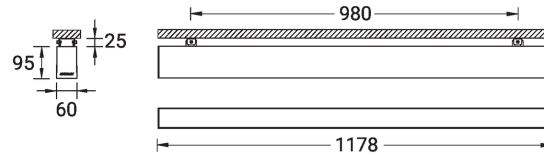

NYBRO 6 (NYB-80722)

Technical information

Material	Aluminium
Light source	144 & 132 LED
Power	74 W
Lumen	7948 - 8960 lm
Efficacy	107 - 121 lm/W
Driver option	Integral control gear
Driver	Constant current (CC)
Input voltage	220-240 V 50/60 Hz

Optic	O, P
Optic value	Opal, Micro-prismatic
Optic (2nd)	O
Optic (2nd) value	Opal
CCT / CRI	3000K CRI80, 4000K CRI80
Dimming type	On/Off, 1-10V, DALI
Product colours	Black, White, Matt Silver, Concrete - Urban, Softscape - Urban, Stone - Urban, Corten - Urban, Oak - Woodland, Walnut - Woodland, Pine - Woodland
Weight	4.9 kg

Operating temperature	-20 °C to 40 °C
MacAdam Ellipse	3 SDCM
Lifetime L90B10 (hours)	> 23,000
Lifetime L80B10 (hours)	> 45,000
Lifetime L80B50 (hours)	> 50,000
Variants (On/Off, 1-10V, DALI)	Compatible with EN/ IEC 60598-2-22: Suitable for emergency installations as central supply, non-maintained (Z0)

NYB-80722